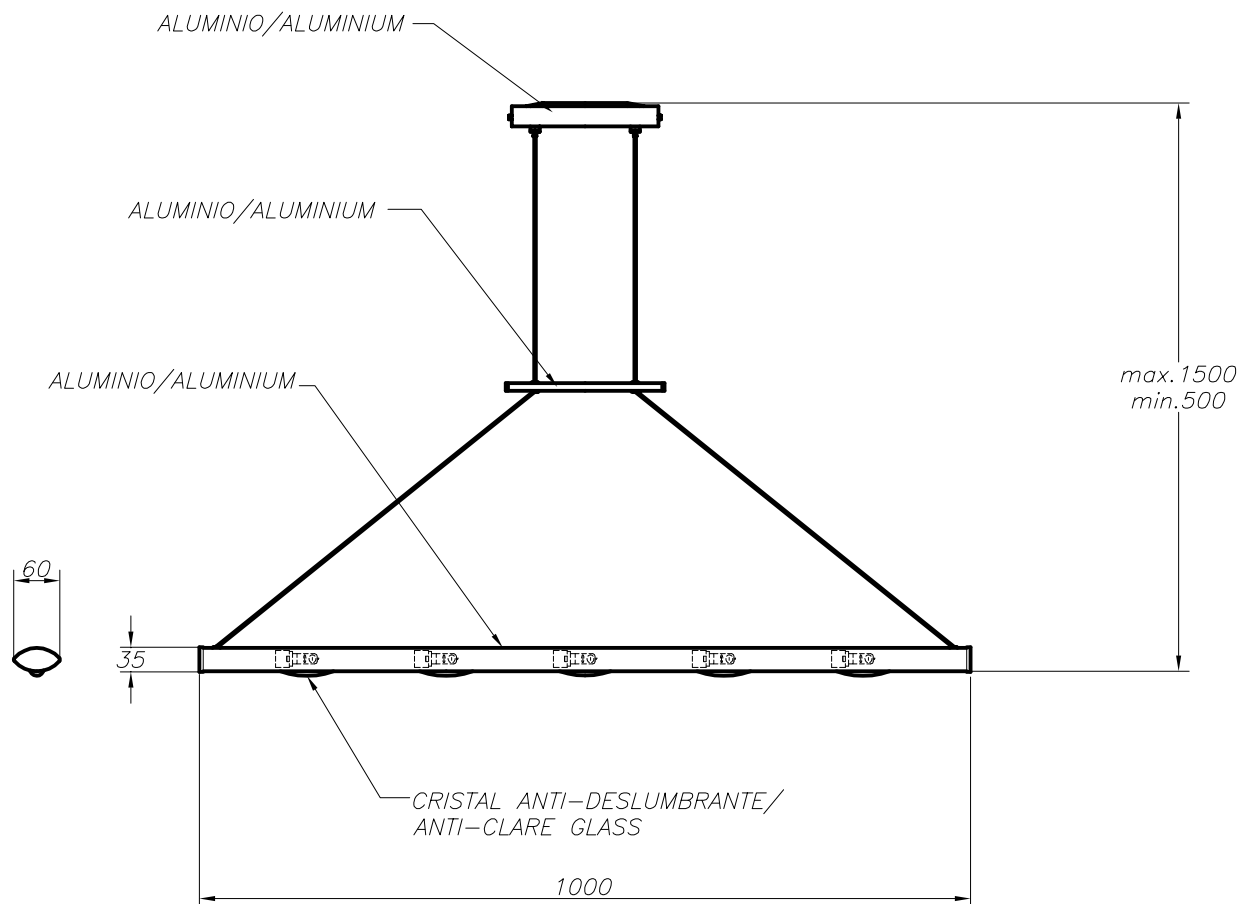

Design by Josep Patsí

The photograph may not match the reference exactly. Please read the product description to identify the finish.

[Download photometric file .ldt / .ies](#)

TECHNICAL CHARACTERISTICS

Type:	Pendant
IP Protection degrees:	IP20
Lampholder:	5 x G9
Power (W):	G9 MAX 75W
Bulb included:	5 x G9 60W
Total power consumption (W):	375
Voltage / Frequency:	220-240V/50-60Hz
Units per box:	6
Net Weight (Kg):	1.6
EAN:	8435071403764

MATERIALS / FINISHES

Structure material:	Satin aluminium	Diffuser material:	Glass
		Diffuser finish:	Tinted

GROK

00-0221

1

2

3

4