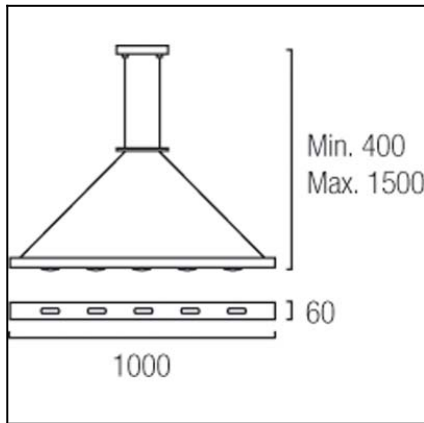

Design by Josep Patsí

The photograph may not match the reference exactly. Please read the product description to identify the finish.

[Download photometric file .ldt / .ies](#)

TECHNICAL CHARACTERISTICS

Type:	Pendant
IP Protection degrees:	IP20
Lampholder:	5 x G9
Power (W):	G9 MAX 75W
Bulb included:	5 x G9 60W
Total power consumption (W):	375
Voltage / Frequency:	220-240V/50-60Hz
Units per box:	6
Net Weight (Kg):	1.6
EAN:	8435071403764