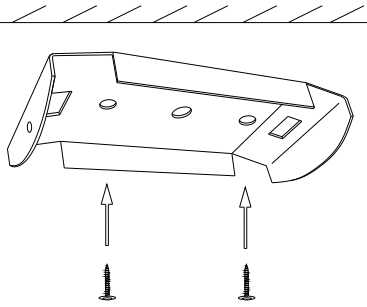

GROK

00-0221

1