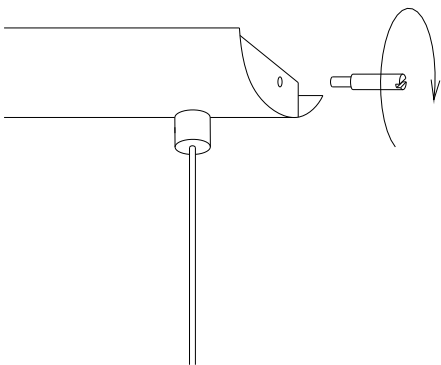

Design by Josep Patsí

The photograph may not match the reference exactly. Please read the product description to identify the finish.

[Download photometric file .ldt / .ies](#)

TECHNICAL CHARACTERISTICS

Type:	Pendant
IP Protection degrees:	IP20
Lampholder:	5 x G9
Power (W):	G9 MAX 75W
Bulb included:	5 x G9 60W
Total power consumption (W):	375
Voltage / Frequency:	220-240V/50-60Hz
Units per box:	6
Net Weight (Kg):	1.6
EAN:	8435071403764

MATERIALS / FINISHES

Structure material:	Satin aluminium	Diffuser material:	Glass
		Diffuser finish:	Tinted

GROK

00-0221

1

2

3

4