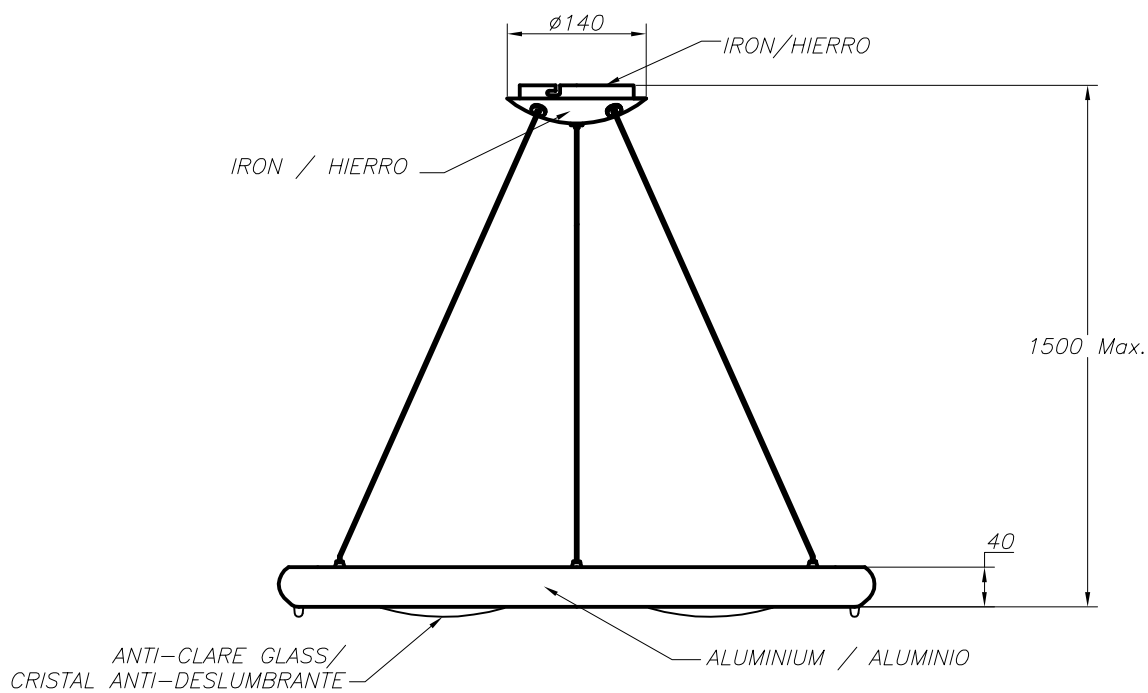

Design by Josep Patsí

The photograph may not match the reference exactly. Please read the product description to identify the finish.

TECHNICAL CHARACTERISTICS

Type:	Pendant
IP Protection degrees:	IP20
Lampholder:	6 x G9
Power (W):	G9 60W
Bulb included:	6 x G9 60W
Total power consumption (W):	360
Voltage / Frequency:	220-240V/50-60Hz
Units per box:	1
Net Weight (Kg):	3.85
EAN:	8435111048467

MATERIALS / FINISHES

Structure material: Aluminium

Diffuser material: Glass

Structure finish: Ecobright

Diffuser finish: Tinted

[Download photometric file .ldt / .ies](#)

1

2