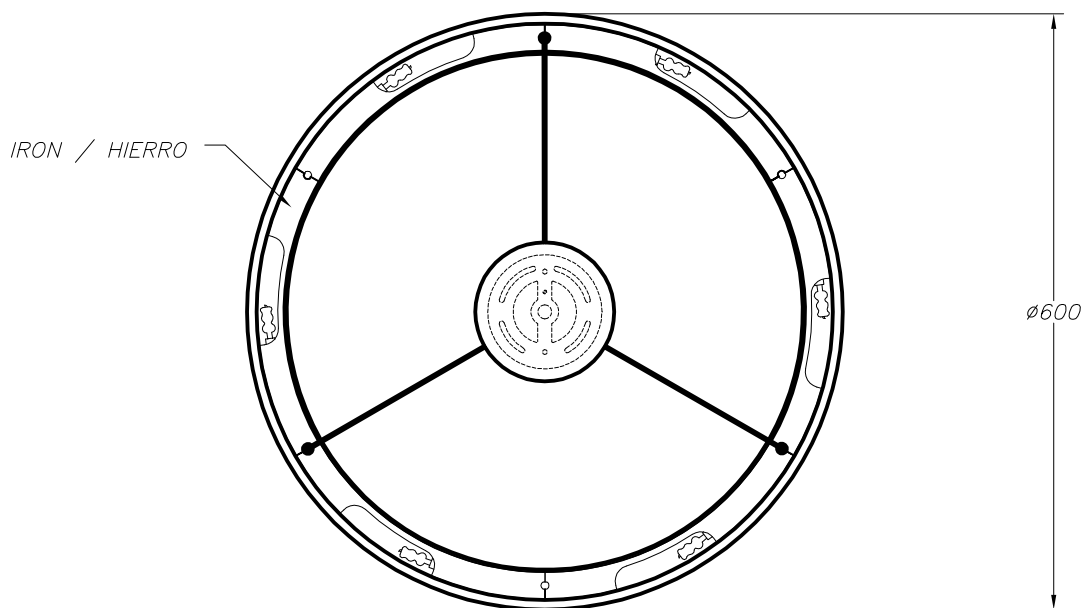

Design by Josep Patsí

The photograph may not match the reference exactly. Please read the product description to identify the finish.

TECHNICAL CHARACTERISTICS

Type:	Pendant
IP Protection degrees:	IP20
Lampholder:	6 x G9
Power (W):	G9 60W
Bulb included:	6 x G9 60W
Total power consumption (W):	360
Voltage / Frequency:	220-240V/50-60Hz
Units per box:	1
Net Weight (Kg):	3.85
EAN:	8435111048467

MATERIALS / FINISHES

Structure material: Aluminium

Diffuser material: Glass

Structure finish: Ecobright

Diffuser finish: Tinted

[Download photometric file .ldt / .ies](#)

1

2