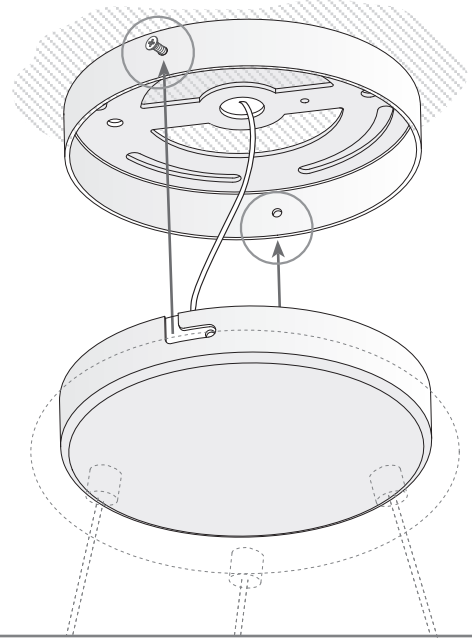

Design by Josep Patsí

The photograph may not match the reference exactly. Please read the product description to identify the finish.

TECHNICAL CHARACTERISTICS

Type:	Pendant
IP Protection degrees:	IP20
Lampholder:	6 x G9
Power (W):	G9 60W
Bulb included:	6 x G9 60W
Total power consumption (W):	360
Voltage / Frequency:	220-240V/50-60Hz
Units per box:	1
Net Weight (Kg):	3.85
EAN:	8435111048467

MATERIALS / FINISHES

Structure material: Aluminium

Diffuser material: Glass

Structure finish: Ecobright

Diffuser finish: Tinted

[Download photometric file .ldt / .ies](#)

1

2