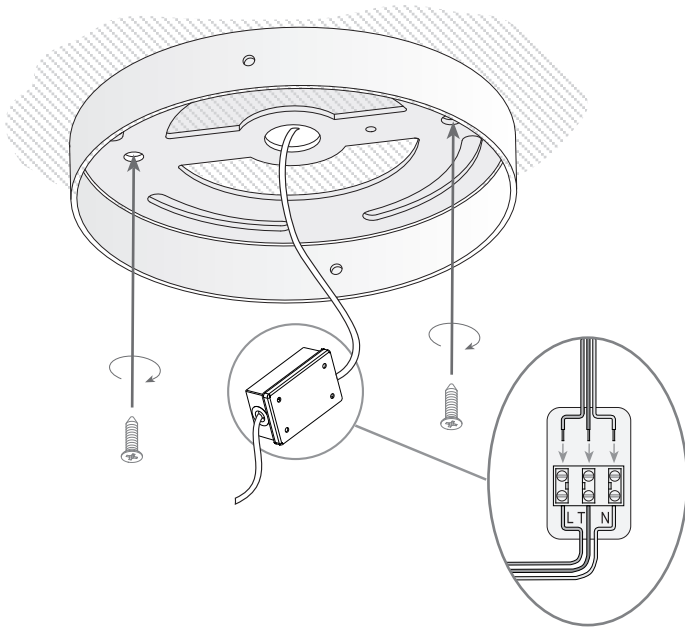

Design by Josep Patsí

The photograph may not match the reference exactly. Please read the product description to identify the finish.

TECHNICAL CHARACTERISTICS

Type:	Pendant
IP Protection degrees:	IP20
Lampholder:	6 x G9
Power (W):	G9 60W
Bulb included:	6 x G9 60W
Total power consumption (W):	360
Voltage / Frequency:	220-240V/50-60Hz
Units per box:	1
Net Weight (Kg):	3.85
EAN:	8435111048467

MATERIALS / FINISHES

Structure material: Aluminium

Diffuser material: Glass

Structure finish: Ecobright

Diffuser finish: Tinted

[Download photometric file .ldt / .ies](#)

1

2