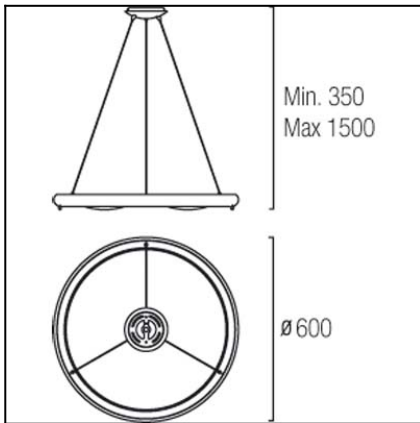

Design by Josep Patsí

The photograph may not match the reference exactly. Please read the product description to identify the finish.

TECHNICAL CHARACTERISTICS

Type:	Pendant
IP Protection degrees:	IP20
Lampholder:	6 x G9
Power (W):	G9 60W
Bulb included:	6 x G9 60W
Total power consumption (W):	360
Voltage / Frequency:	220-240V/50-60Hz
Units per box:	1
Net Weight (Kg):	3.85
EAN:	8435111048467