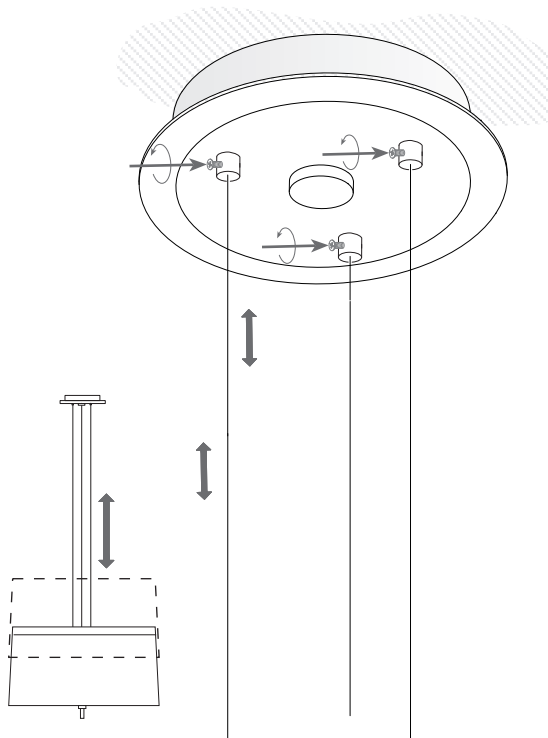

Design by Benedito Design

The photograph may not match the reference exactly. Please read the product description to identify the finish.

TECHNICAL CHARACTERISTICS

Type:	Pendant
IP Protection degrees:	IP20
Lampholder:	3 x G9 3 x E27
Power (W):	G9 MAX 40W E27 MAX 23W
Bulb included:	3 x G9 40W 3 x E27
Voltage / Frequency:	230V/50-60Hz
Warranty (Years):	2
Units per box:	1
Net Weight (Kg):	4.15
EAN:	8435111045978,00

MATERIALS / FINISHES

Structure material: Steel Satin aluminium	Diffuser material: Fabric shade
Structure finish: Chrome	Diffuser finish: Black

Download photometric file .ldt / .ies

1

2

3

4

5