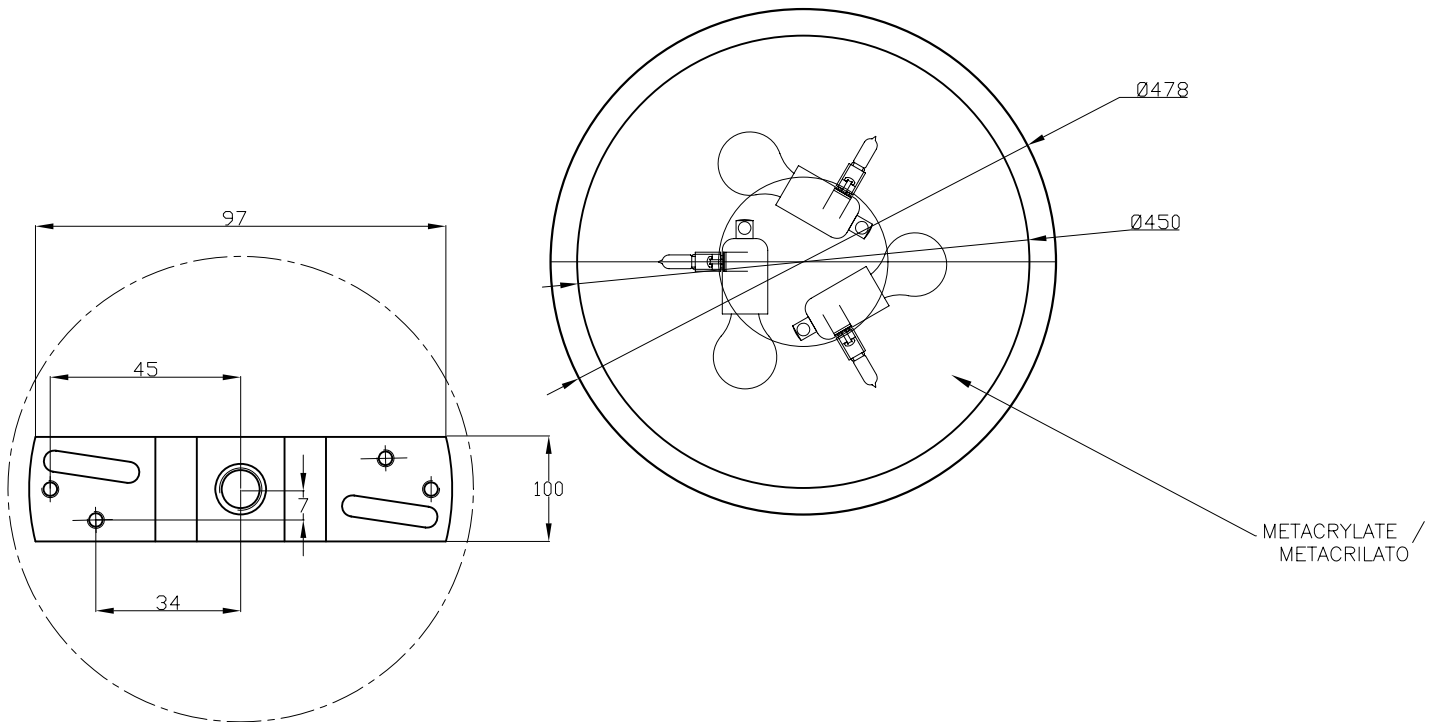

Design by Benedito Design

The photograph may not match the reference exactly. Please read the product description to identify the finish.

TECHNICAL CHARACTERISTICS

Type:	Pendant
IP Protection degrees:	IP20
Lampholder:	3 x G9 3 x E27
Power (W):	G9 MAX 40W E27 MAX 23W
Bulb included:	3 x G9 40W 3 x E27
Voltage / Frequency:	230V/50-60Hz
Warranty (Years):	2
Units per box:	1
Net Weight (Kg):	4.15
EAN:	8435111045978,00

MATERIALS / FINISHES

Structure material: Steel Satin aluminium	Diffuser material: Fabric shade
Structure finish: Chrome	Diffuser finish: Black

Download photometric file .ldt / .ies

1

2

3

4

5