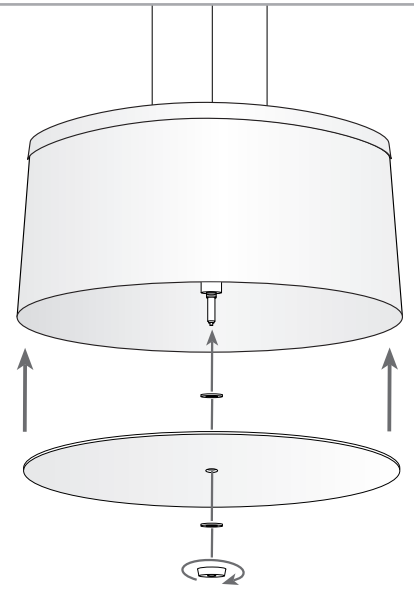

Design by Benedito Design

The photograph may not match the reference exactly. Please read the product description to identify the finish.

TECHNICAL CHARACTERISTICS

Type:	Pendant
IP Protection degrees:	IP20
Lampholder:	3 x G9 3 x E27
Power (W):	G9 MAX 40W E27 MAX 23W
Bulb included:	3 x G9 40W 3 x E27
Voltage / Frequency:	230V/50-60Hz
Warranty (Years):	2
Units per box:	1
Net Weight (Kg):	4.15
EAN:	8435111045978,00

MATERIALS / FINISHES

Structure material: Steel Satin aluminium	Diffuser material: Fabric shade
Structure finish: Chrome	Diffuser finish: Black

Download photometric file .ldt / .ies

1

2

3

4

5