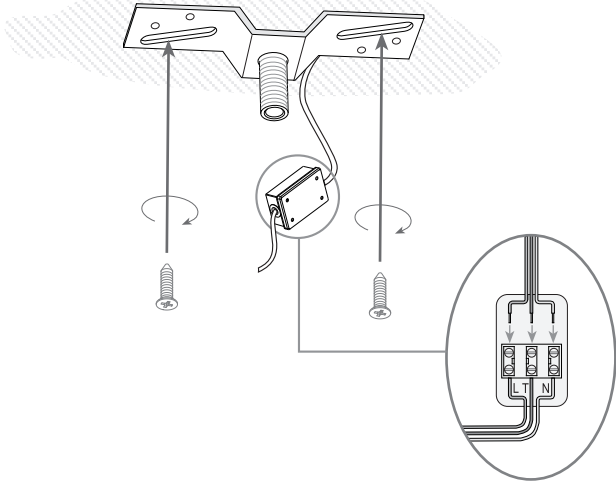

Design by Benedito Design

The photograph may not match the reference exactly. Please read the product description to identify the finish.

TECHNICAL CHARACTERISTICS

Type:	Pendant
IP Protection degrees:	IP20
Lampholder:	3 x G9 3 x E27
Power (W):	G9 MAX 40W E27 MAX 23W
Bulb included:	3 x G9 40W 3 x E27
Voltage / Frequency:	230V/50-60Hz
Warranty (Years):	2
Units per box:	1
Net Weight (Kg):	4.15
EAN:	8435111045978,00

MATERIALS / FINISHES

Structure material: Steel Satin aluminium	Diffuser material: Fabric shade
Structure finish: Chrome	Diffuser finish: Black

Download photometric file .ldt / .ies

1

2

3

4

5