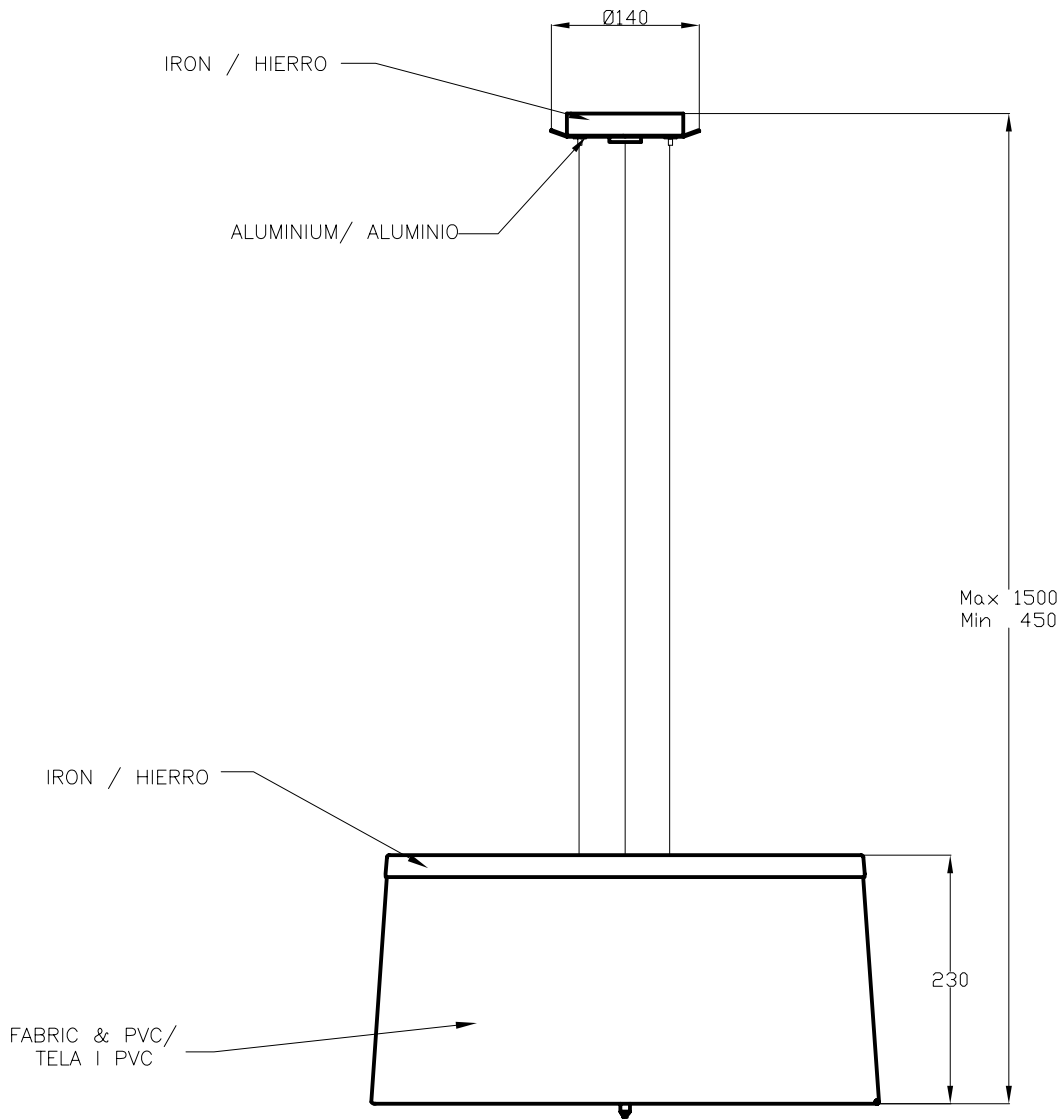

Design by Benedito Design

The photograph may not match the reference exactly. Please read the product description to identify the finish.

TECHNICAL CHARACTERISTICS

Type:	Pendant
IP Protection degrees:	IP20
Lampholder:	3 x G9 3 x E27
Power (W):	G9 MAX 40W E27 MAX 23W
Bulb included:	3 x G9 40W 3 x E27
Voltage / Frequency:	230V/50-60Hz
Warranty (Years):	2
Units per box:	1
Net Weight (Kg):	4.15
EAN:	8435111045978,00

MATERIALS / FINISHES

Structure material: Steel Satin aluminium	Diffuser material: Fabric shade
Structure finish: Chrome	Diffuser finish: Black

Download photometric file .ldt / .ies

1

2

3

4

5