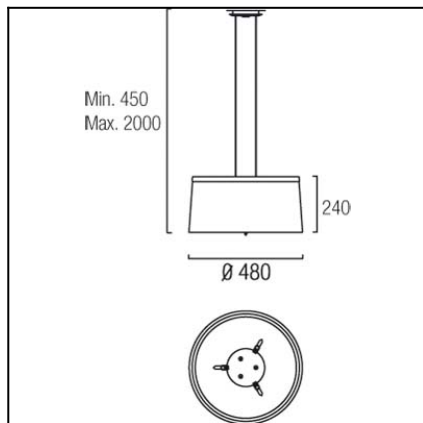

Design by Benedito Design

The photograph may not match the reference exactly. Please read the product description to identify the finish.

TECHNICAL CHARACTERISTICS

Type:	Pendant
IP Protection degrees:	IP20
Lampholder:	3 x G9 3 x E27
Power (W):	G9 MAX 40W E27 MAX 23W
Bulb included:	3 x G9 40W 3 x E27
Voltage / Frequency:	230V/50-60Hz
Warranty (Years):	2
Units per box:	1
Net Weight (Kg):	4.15
EAN:	8435111045978,00

MATERIALS / FINISHES

Structure material: Steel Satin aluminium	Diffuser material: Fabric shade
Structure finish: Chrome	Diffuser finish: Black

Download photometric file .ldt / .ies

1

2

3

4

5