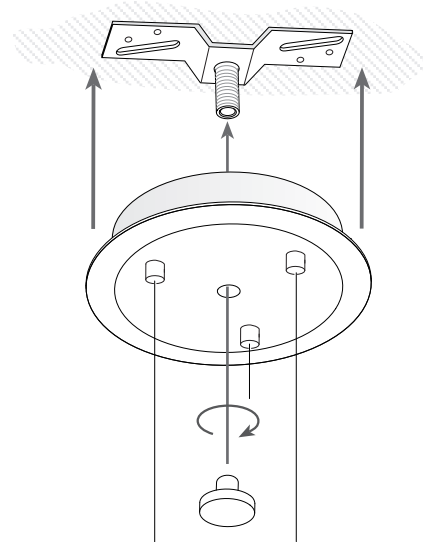

Design by Benedito Design

The photograph may not match the reference exactly. Please read the product description to identify the finish.

TECHNICAL CHARACTERISTICS

Type:	Pendant
IP Protection degrees:	IP20
Lampholder:	3 x G9 3 x E27
Power (W):	G9 MAX 40W E27 MAX 23W
Bulb included:	3 x G9 40W 3 x E27
Voltage / Frequency:	230V/50-60Hz
Warranty (Years):	2
Units per box:	1
Net Weight (Kg):	4.15
EAN:	8435111045978,00

MATERIALS / FINISHES

Structure material: Steel Satin aluminium	Diffuser material: Fabric shade
Structure finish: Chrome	Diffuser finish: Black

Download photometric file .ldt / .ies

1

2

3

4

5