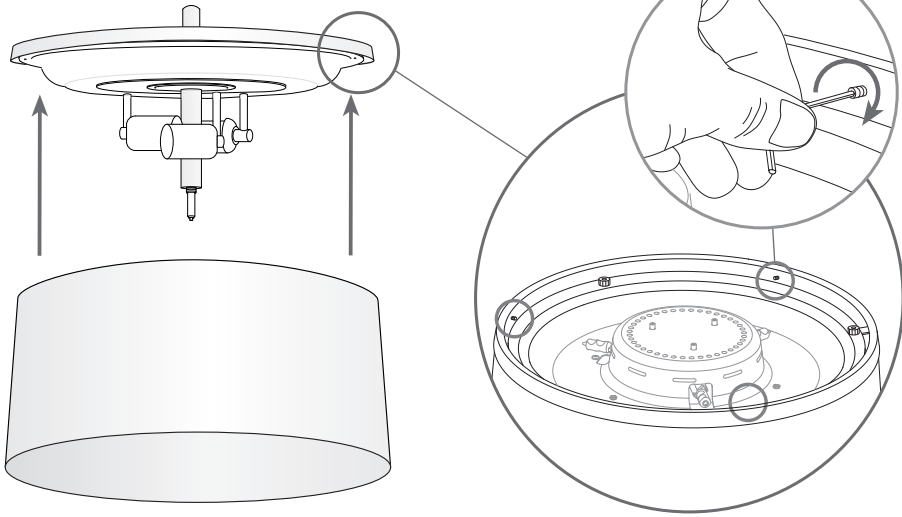

Design by Benedito Design

The photograph may not match the reference exactly. Please read the product description to identify the finish.

TECHNICAL CHARACTERISTICS

Type:	Pendant
IP Protection degrees:	IP20
Lampholder:	3 x G9 3 x E27
Power (W):	G9 MAX 40W E27 MAX 23W
Bulb included:	3 x G9 40W 3 x E27
Voltage / Frequency:	230V/50-60Hz
Warranty (Years):	2
Units per box:	1
Net Weight (Kg):	4.15
EAN:	8435111045978,00

MATERIALS / FINISHES

Structure material: Steel Satin aluminium	Diffuser material: Fabric shade
Structure finish: Chrome	Diffuser finish: Black

Download photometric file .ldt / .ies

1

2

3

4

5