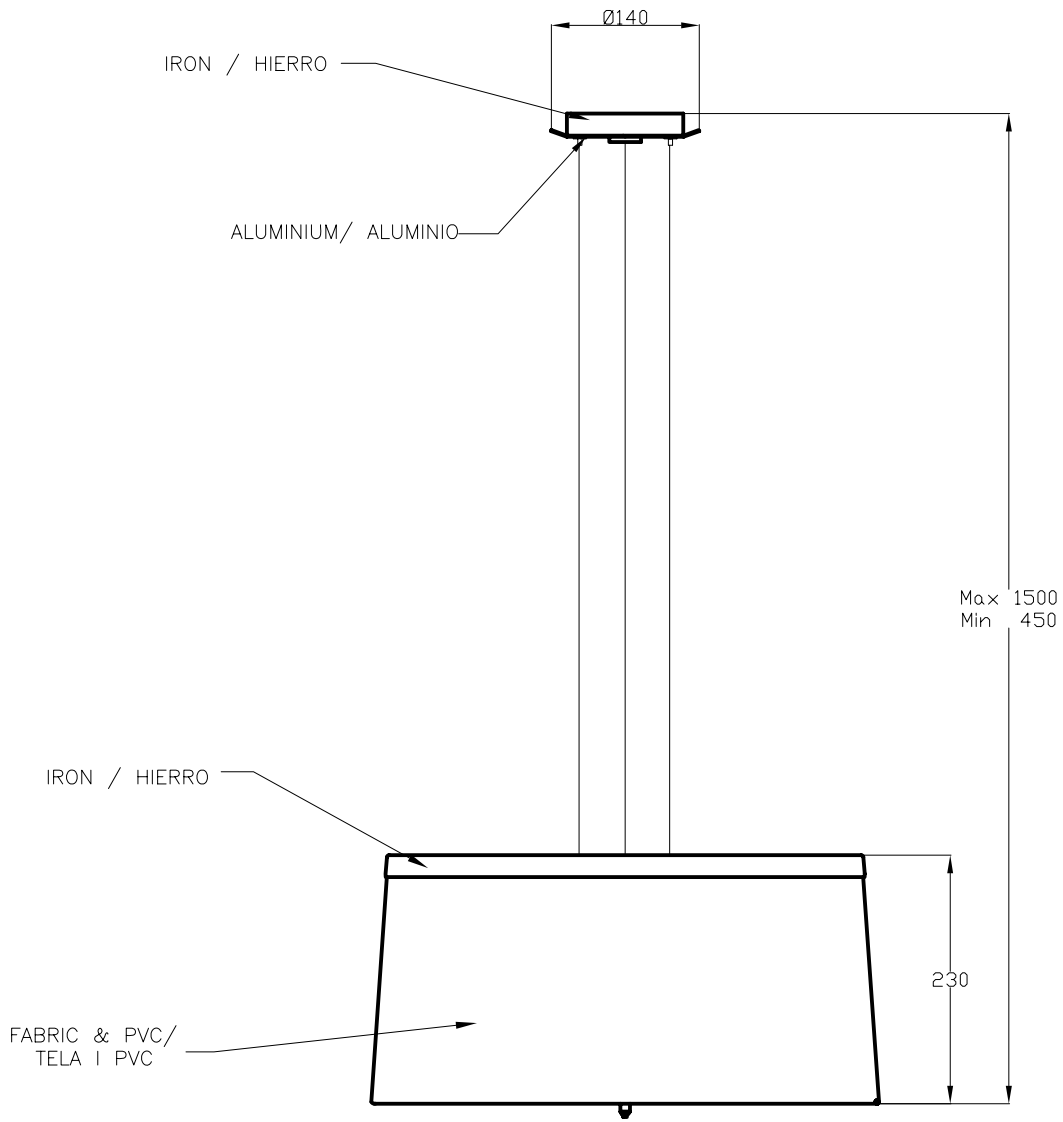

Design by Benedito Design

The photograph may not match the reference exactly. Please read the product description to identify the finish.

[Download photometric file .ldt / .ies](#)

TECHNICAL CHARACTERISTICS

Type:	Pendant
IP Protection degrees:	IP20
Lampholder:	3 x G9 3 x E27
Power (W):	G9 MAX 40W E27 MAX 23W
Bulb included:	3 x G9 40W 3 x E27
Voltage / Frequency:	230V/50-60Hz
Units per box:	1
Net Weight (Kg):	4.15
EAN:	8435111045985

MATERIALS / FINISHES

Structure material: Steel Satin aluminium	Diffuser material: Fabric shade
Structure finish: Chrome	Diffuser finish: White

1

2

3

4

5

6