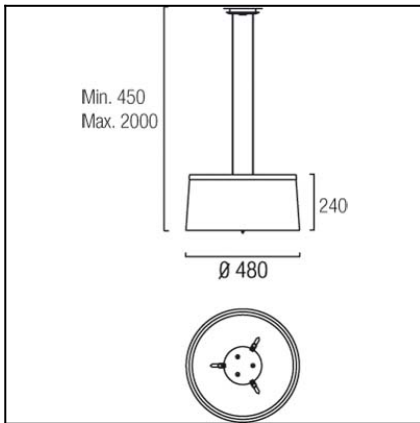

Design by Benedito Design

The photograph may not match the reference exactly. Please read the product description to identify the finish.

[Download photometric file .ldt / .ies](#)

TECHNICAL CHARACTERISTICS

Type:	Pendant
IP Protection degrees:	IP20
Lampholder:	3 x G9 3 x E27
Power (W):	G9 MAX 40W E27 MAX 23W
Bulb included:	3 x G9 40W 3 x E27
Voltage / Frequency:	230V/50-60Hz
Units per box:	1
Net Weight (Kg):	4.15
EAN:	8435111045985