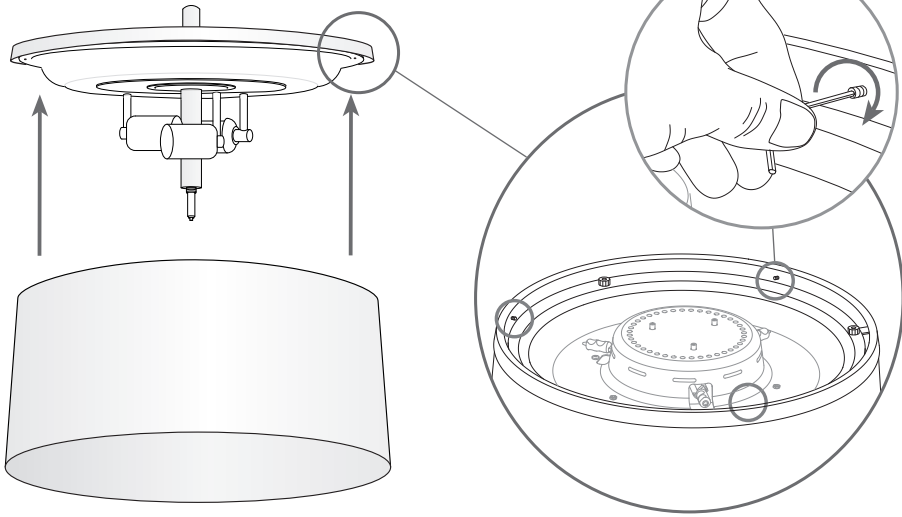

Type:	Pendant
IP Protection degrees:	IP20
Lampholder:	3 x G9 3 x E27
Power (W):	G9 MAX 40W E27 MAX 23W
Bulb included:	3 x G9 40W 3 x E27
Voltage / Frequency:	230V/50-60Hz
Units per box:	1
Net Weight (Kg):	4.15
EAN:	8435111045985

MATERIALS / FINISHES

Structure material: Steel Satin aluminium	Diffuser material: Fabric shade
Structure finish: Chrome	Diffuser finish: White

1

2

3

4

5

6