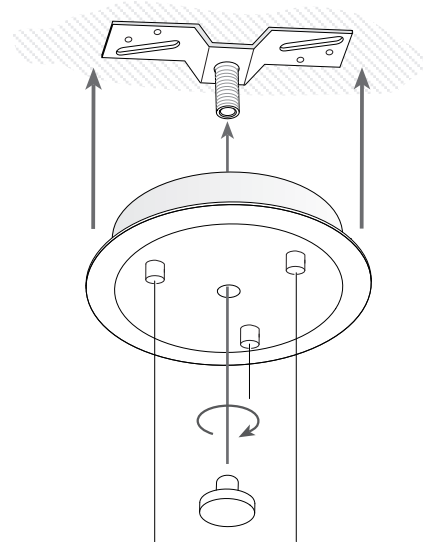

Design by Benedito Design

The photograph may not match the reference exactly. Please read the product description to identify the finish.

[Download photometric file .ldt / .ies](#)

TECHNICAL CHARACTERISTICS

Type:	Pendant
IP Protection degrees:	IP20
Lampholder:	3 x G9 3 x E27
Power (W):	G9 MAX 40W E27 MAX 23W
Bulb included:	3 x G9 40W 3 x E27
Voltage / Frequency:	230V/50-60Hz
Units per box:	1
Net Weight (Kg):	4.15
EAN:	8435111045985

MATERIALS / FINISHES

Structure material: Steel Satin aluminium	Diffuser material: Fabric shade
Structure finish: Chrome	Diffuser finish: White

1

2

3

4

5

6