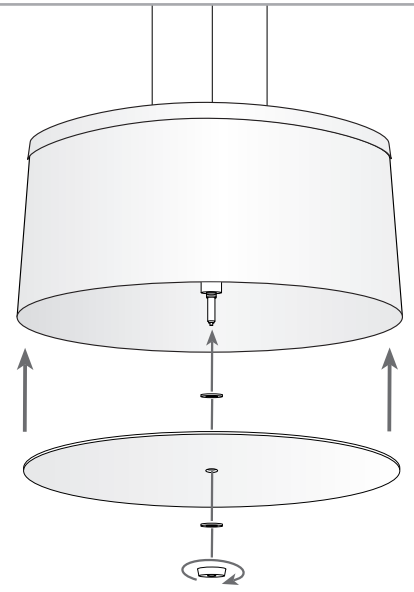

Type:	Pendant
IP Protection degrees:	IP20
Lampholder:	3 x G9 3 x E27
Power (W):	G9 MAX 40W E27 MAX 23W
Bulb included:	3 x G9 40W 3 x E27
Voltage / Frequency:	230V/50-60Hz
Units per box:	1
Net Weight (Kg):	4.15
EAN:	8435111045985

MATERIALS / FINISHES

Structure material: Steel Satin aluminium	Diffuser material: Fabric shade
Structure finish: Chrome	Diffuser finish: White

1

2

3

4

5

6