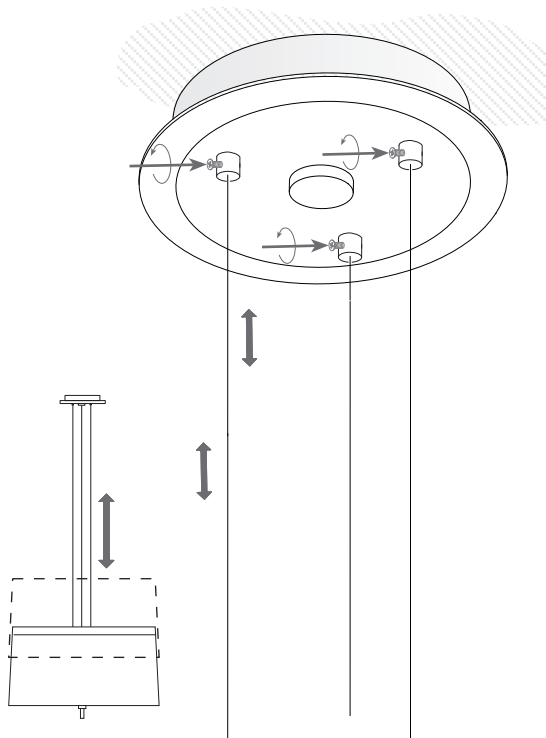

Design by Benedito Design

The photograph may not match the reference exactly. Please read the product description to identify the finish.

[Download photometric file .ldt / .ies](#)

TECHNICAL CHARACTERISTICS

Type:	Pendant
IP Protection degrees:	IP20
Lampholder:	3 x G9 3 x E27
Power (W):	G9 MAX 40W E27 MAX 23W
Bulb included:	3 x G9 40W 3 x E27
Voltage / Frequency:	230V/50-60Hz
Units per box:	1
Net Weight (Kg):	4.15
EAN:	8435111045985

MATERIALS / FINISHES

Structure material: Steel Satin aluminium	Diffuser material: Fabric shade
Structure finish: Chrome	Diffuser finish: White

1

2

3

4

5

6