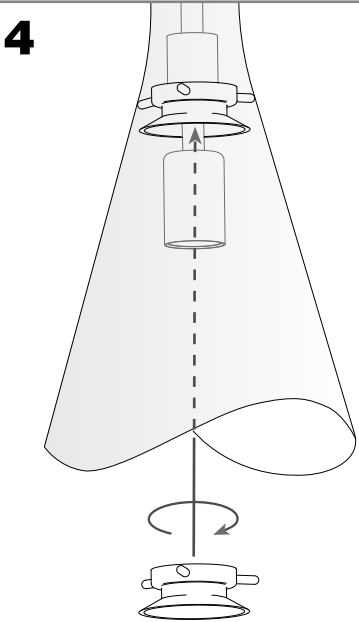

Design by Josep Patsí

The photograph may not match the reference exactly. Please read the product description to identify the finish.

[Download photometric file .ldt / .ies](#)

TECHNICAL CHARACTERISTICS

Type:	Pendant
IP Protection degrees:	IP20
Lampholder:	1 x E27 1 x GU10
Power (W):	E27 MAX 100W GU10 MAX 5W (LED)
Bulb included:	1 x GU10 5W (LED) 1 x GU10
Voltage / Frequency:	220-240V/50-60Hz
Units per box:	1
Net Weight (Kg):	3.29
EAN:	8435111059135

MATERIALS / FINISHES

Structure material: Steel
Structure finish: Grey

Diffuser material: Glass
Diffuser finish: Opal
Black

1

2

3

4

5