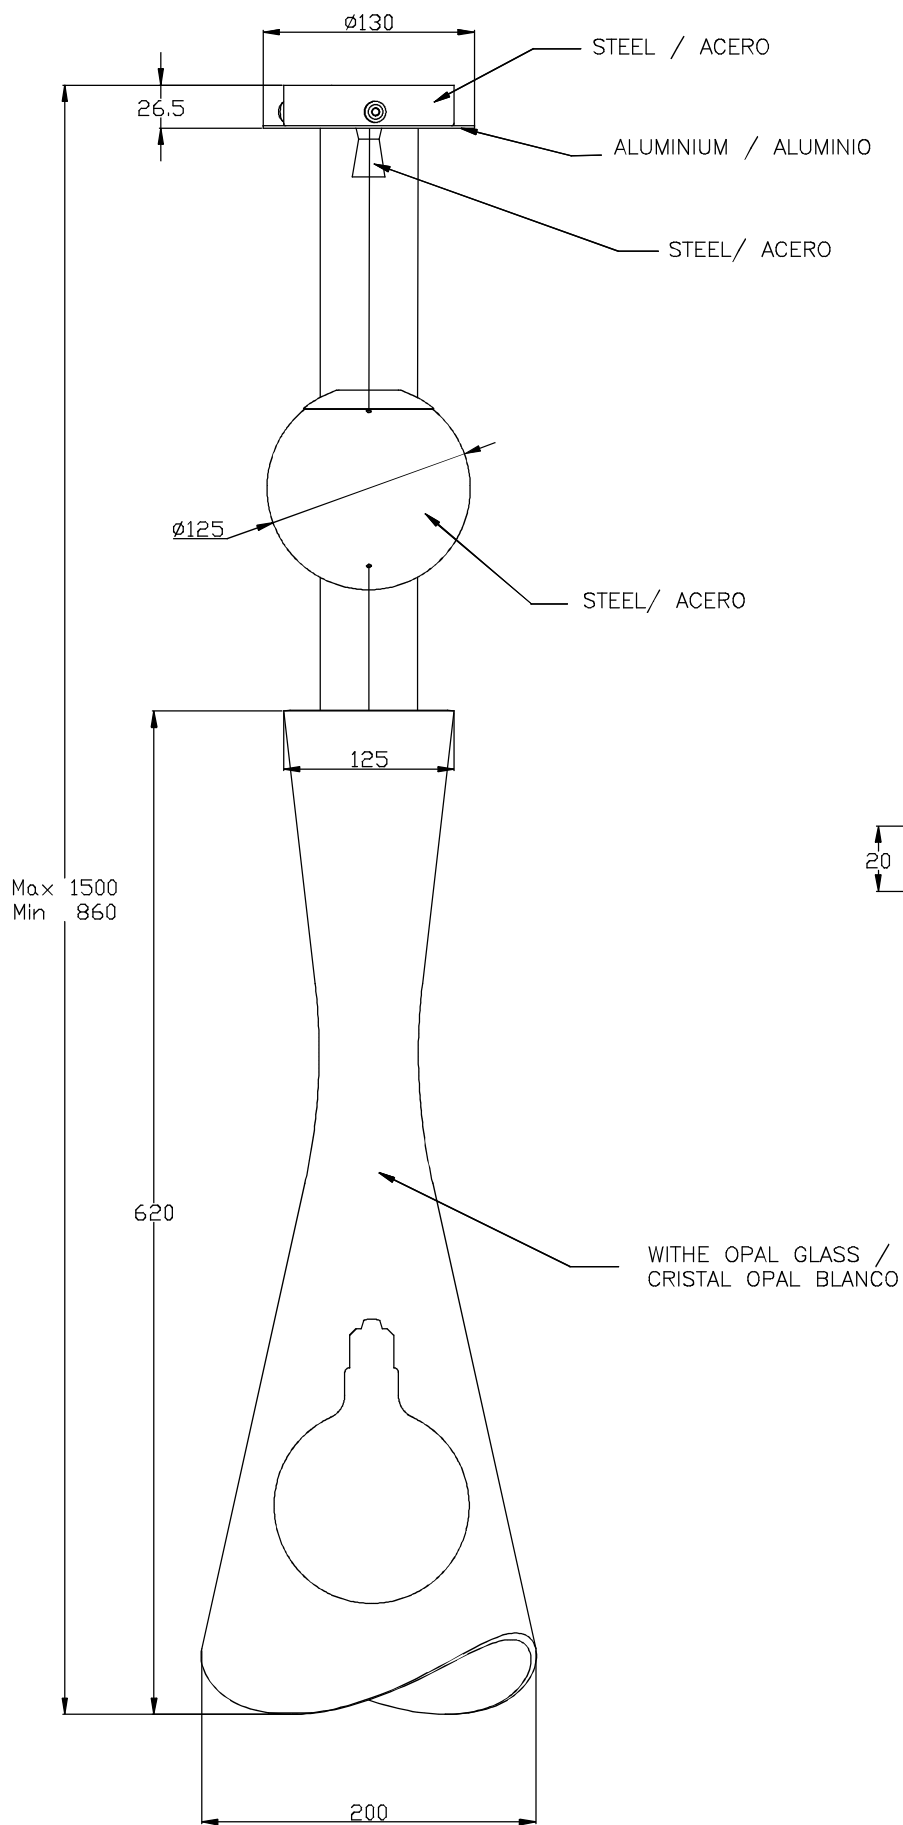

Design by Josep Patsí

The photograph may not match the reference exactly. Please read the product description to identify the finish.

[Download photometric file .ldt / .ies](#)

TECHNICAL CHARACTERISTICS

Type:	Pendant
IP Protection degrees:	IP20
Lampholder:	1 x E27 1 x GU10
Power (W):	E27 MAX 100W GU10 MAX 5W (LED)
Bulb included:	1 x GU10 5W (LED) 1 x GU10
Voltage / Frequency:	220-240V/50-60Hz
Units per box:	1
Net Weight (Kg):	3.29
EAN:	8435111059135

MATERIALS / FINISHES

Structure material: Steel
Structure finish: Grey

Diffuser material: Glass
Diffuser finish: Opal
Black

1

2

3

4

5

6

7

8

9

10