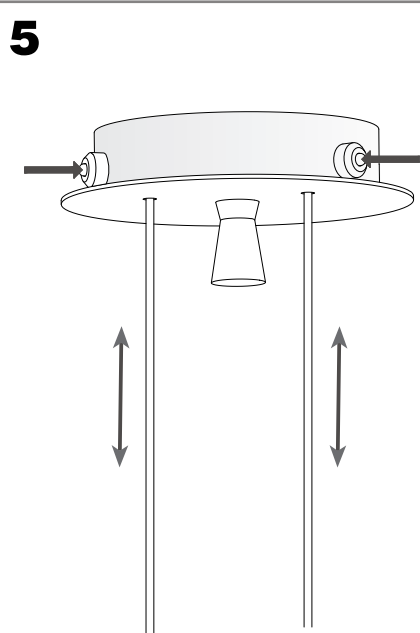

Design by Josep Patsí

The photograph may not match the reference exactly. Please read the product description to identify the finish.

[Download photometric file .ldt / .ies](#)

TECHNICAL CHARACTERISTICS

Type:	Pendant
IP Protection degrees:	IP20
Lampholder:	1 x E27 1 x GU10
Power (W):	E27 MAX 100W GU10 MAX 5W (LED)
Bulb included:	1 x GU10 5W (LED) 1 x GU10
Voltage / Frequency:	220-240V/50-60Hz
Units per box:	1
Net Weight (Kg):	3.29
EAN:	8435111059135

MATERIALS / FINISHES

Structure material: Steel
Structure finish: Grey

Diffuser material: Glass
Diffuser finish: Opal
Black

1

2

3

4

5