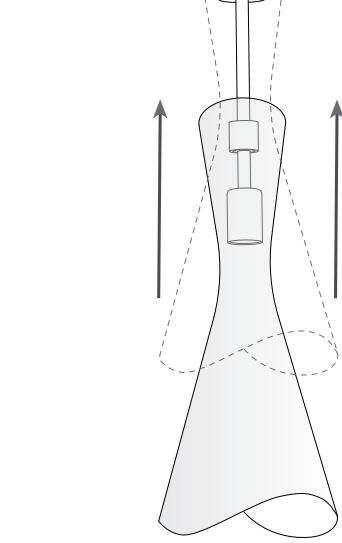

Design by Josep Patsí

The photograph may not match the reference exactly. Please read the product description to identify the finish.

[Download photometric file .ldt / .ies](#)

TECHNICAL CHARACTERISTICS

Type:	Pendant
IP Protection degrees:	IP20
Lampholder:	1 x E27 1 x GU10
Power (W):	E27 MAX 100W GU10 MAX 5W (LED)
Bulb included:	1 x GU10 5W (LED) 1 x GU10
Voltage / Frequency:	220-240V/50-60Hz
Units per box:	1
Net Weight (Kg):	3.29
EAN:	8435111059135

MATERIALS / FINISHES

Structure material: Steel
Structure finish: Grey

Diffuser material: Glass
Diffuser finish: Opal
Black

1

2

3

4

5