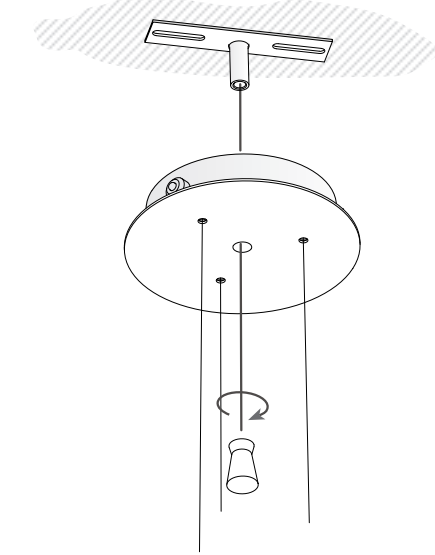

Design by Josep Patsí

The photograph may not match the reference exactly. Please read the product description to identify the finish.

[Download photometric file .ldt / .ies](#)

TECHNICAL CHARACTERISTICS

Type:	Pendant
IP Protection degrees:	IP20
Lampholder:	1 x E27 1 x GU10
Power (W):	E27 MAX 100W GU10 MAX 5W (LED)
Bulb included:	1 x GU10 5W (LED) 1 x GU10
Voltage / Frequency:	220-240V/50-60Hz
Units per box:	1
Net Weight (Kg):	3.29
EAN:	8435111059135

MATERIALS / FINISHES

Structure material: Steel
Structure finish: Grey

Diffuser material: Glass
Diffuser finish: Opal
Black

1

2

3

4

5