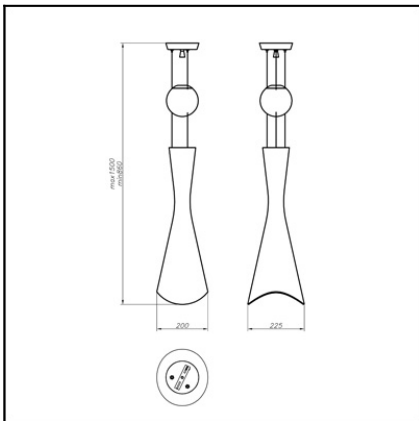

Design by Josep Patsí

The photograph may not match the reference exactly. Please read the product description to identify the finish.

[Download photometric file .ldt / .ies](#)

TECHNICAL CHARACTERISTICS

Type:	Pendant
IP Protection degrees:	IP20
Lampholder:	1 x E27 1 x GU10
Power (W):	E27 MAX 100W GU10 MAX 5W (LED)
Bulb included:	1 x GU10 5W (LED) 1 x GU10
Voltage / Frequency:	220-240V/50-60Hz
Units per box:	1
Net Weight (Kg):	3.29
EAN:	8435111059135