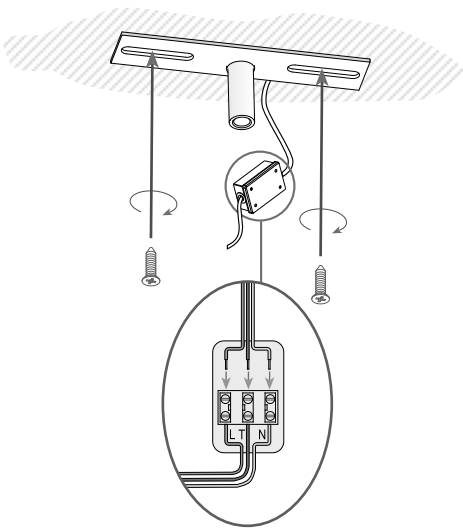

Design by Josep Patsí

The photograph may not match the reference exactly. Please read the product description to identify the finish.

[Download photometric file .ldt / .ies](#)

TECHNICAL CHARACTERISTICS

Type:	Pendant
IP Protection degrees:	IP20
Lampholder:	1 x E27 1 x GU10
Power (W):	E27 MAX 100W GU10 MAX 5W (LED)
Bulb included:	1 x GU10 5W (LED) 1 x GU10
Voltage / Frequency:	220-240V/50-60Hz
Units per box:	1
Net Weight (Kg):	3.29
EAN:	8435111059135

MATERIALS / FINISHES

Structure material: Steel
Structure finish: Grey

Diffuser material: Glass
Diffuser finish: Opal
Black

1

2

3

4

5