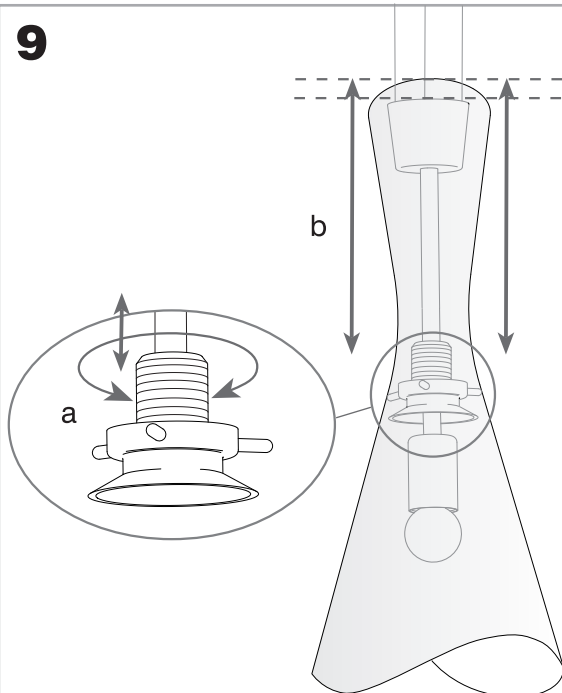

Design by Josep Patsí

The photograph may not match the reference exactly. Please read the product description to identify the finish.

TECHNICAL CHARACTERISTICS

Type:	Pendant
IP Protection degrees:	IP20
Lampholder:	1 x E27 1 x GU10
Power (W):	E27 MAX 100W GU10 MAX 5W (LED)
Bulb included:	1 x GU10 5W (LED) 1 x GU10
Voltage / Frequency:	220-240V/50-60Hz
Warranty (Years):	2
Units per box:	1
Net Weight (Kg):	3.29
EAN:	8435111059142.00

MATERIALS / FINISHES

Structure material: Steel
Structure finish: Grey

Diffuser material: Glass
Diffuser finish: Opal
White

[Download photometric file .ldt / .ies](#)

1

2

3

4

5

6

7

8

9

10