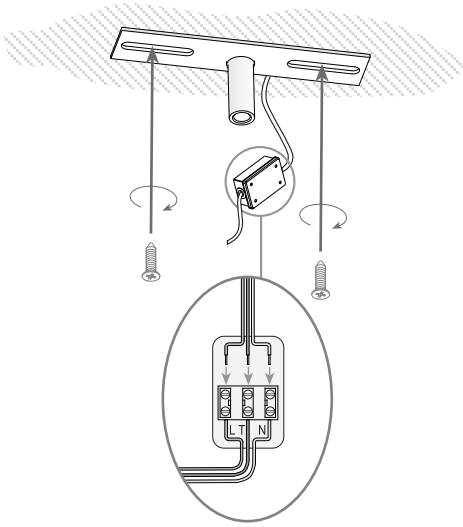

Design by Josep Patsí

The photograph may not match the reference exactly. Please read the product description to identify the finish.

TECHNICAL CHARACTERISTICS

Type:	Pendant
IP Protection degrees:	IP20
Lampholder:	1 x E27 1 x GU10
Power (W):	E27 MAX 100W GU10 MAX 5W (LED)
Bulb included:	1 x GU10 5W (LED) 1 x GU10
Voltage / Frequency:	220-240V/50-60Hz
Warranty (Years):	2
Units per box:	1
Net Weight (Kg):	3.29
EAN:	8435111059142.00

MATERIALS / FINISHES

Structure material: Steel
Structure finish: Grey

Diffuser material: Glass
Diffuser finish: Opal
White

[Download photometric file .ldt / .ies](#)

1

2

3

4