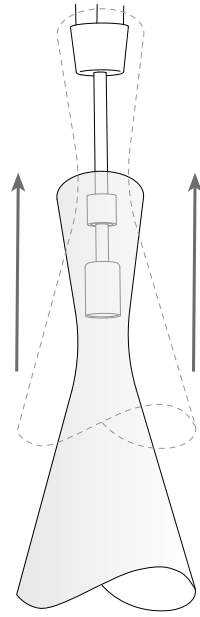

Design by Josep Patsí

The photograph may not match the reference exactly. Please read the product description to identify the finish.

TECHNICAL CHARACTERISTICS

Type:	Pendant
IP Protection degrees:	IP20
Lampholder:	1 x E27 1 x GU10
Power (W):	E27 MAX 100W GU10 MAX 5W (LED)
Bulb included:	1 x GU10 5W (LED) 1 x GU10
Voltage / Frequency:	220-240V/50-60Hz
Warranty (Years):	2
Units per box:	1
Net Weight (Kg):	3.29
EAN:	8435111059142.00

MATERIALS / FINISHES

Structure material: Steel
Structure finish: Grey

Diffuser material: Glass
Diffuser finish: Opal
White

[Download photometric file .ldt / .ies](#)

1

2

3

4