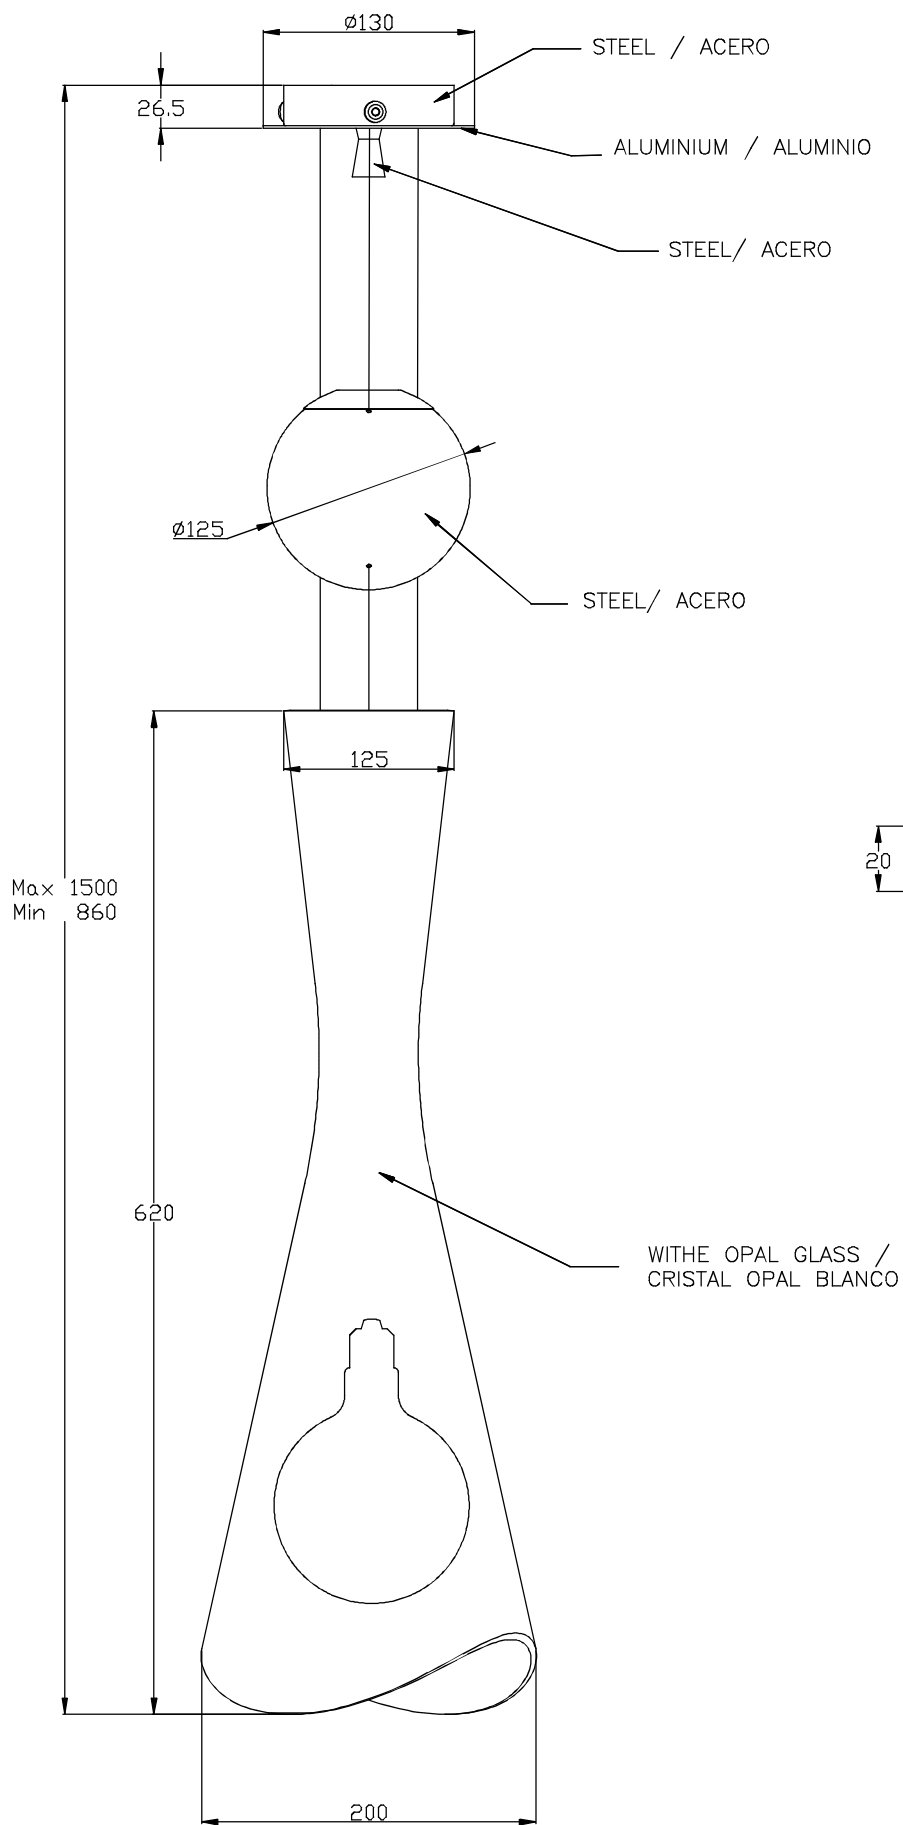

Design by Josep Patsí

The photograph may not match the reference exactly. Please read the product description to identify the finish.

TECHNICAL CHARACTERISTICS

Type:	Pendant
IP Protection degrees:	IP20
Lampholder:	1 x E27 1 x GU10
Power (W):	E27 MAX 100W GU10 MAX 5W (LED)
Bulb included:	1 x GU10 5W (LED) 1 x GU10
Voltage / Frequency:	220-240V/50-60Hz
Warranty (Years):	2
Units per box:	1
Net Weight (Kg):	3.29
EAN:	8435111059142.00

MATERIALS / FINISHES

Structure material: Steel
Structure finish: Grey

Diffuser material: Glass
Diffuser finish: Opal
White

[Download photometric file .ldt / .ies](#)

1

2

3

4

5

6

7

8

9

10