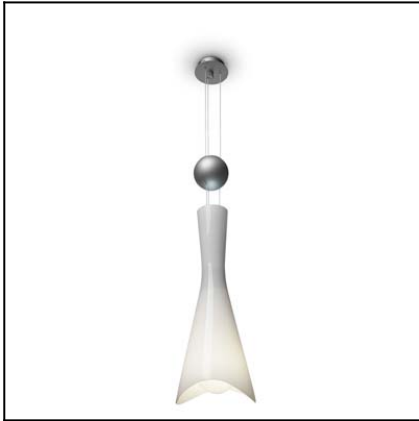

Design by Josep Patsí

The photograph may not match the reference exactly. Please read the product description to identify the finish.

TECHNICAL CHARACTERISTICS

Type:	Pendant
IP Protection degrees:	IP20
Lampholder:	1 x E27 1 x GU10
Power (W):	E27 MAX 100W GU10 MAX 5W (LED)
Bulb included:	1 x GU10 5W (LED) 1 x GU10
Voltage / Frequency:	220-240V/50-60Hz
Warranty (Years):	2
Units per box:	1
Net Weight (Kg):	3.29
EAN:	8435111059142.00

MATERIALS / FINISHES

Structure material: Steel
Structure finish: Grey

Diffuser material: Glass
Diffuser finish: Opal
White

[Download photometric file .ldt / .ies](#)

1

2

3

4