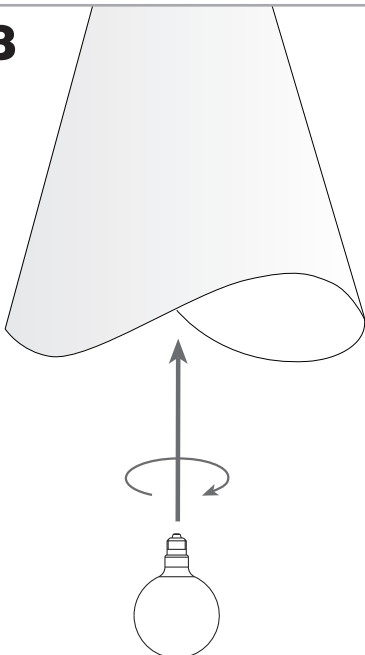

Design by Josep Patsí

The photograph may not match the reference exactly. Please read the product description to identify the finish.

TECHNICAL CHARACTERISTICS

Type:	Pendant
IP Protection degrees:	IP20
Lampholder:	1 x E27 1 x GU10
Power (W):	E27 MAX 100W GU10 MAX 5W (LED)
Bulb included:	1 x GU10 5W (LED) 1 x GU10
Voltage / Frequency:	220-240V/50-60Hz
Warranty (Years):	2
Units per box:	1
Net Weight (Kg):	3.29
EAN:	8435111059142.00

MATERIALS / FINISHES

Structure material: Steel
Structure finish: Grey

Diffuser material: Glass
Diffuser finish: Opal
White

[Download photometric file .ldt / .ies](#)

1

2

3

4

5

6

7

8

9

10