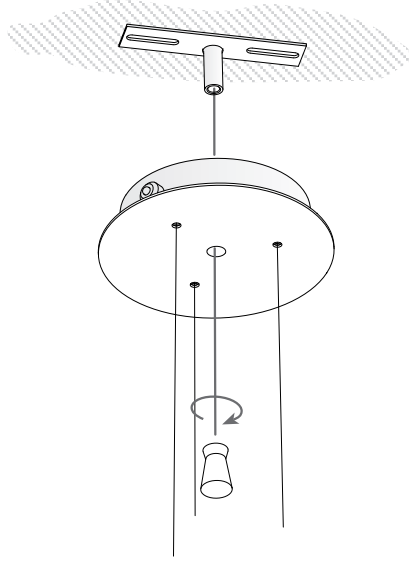

Design by Josep Patsí

The photograph may not match the reference exactly. Please read the product description to identify the finish.

TECHNICAL CHARACTERISTICS

Type:	Pendant
IP Protection degrees:	IP20
Lampholder:	1 x E27 1 x GU10
Power (W):	E27 MAX 100W GU10 MAX 5W (LED)
Bulb included:	1 x GU10 5W (LED) 1 x GU10
Voltage / Frequency:	220-240V/50-60Hz
Warranty (Years):	2
Units per box:	1
Net Weight (Kg):	3.29
EAN:	8435111059142.00

MATERIALS / FINISHES

Structure material: Steel
Structure finish: Grey

Diffuser material: Glass
Diffuser finish: Opal
White

[Download photometric file .ldt / .ies](#)

1

2

3

4