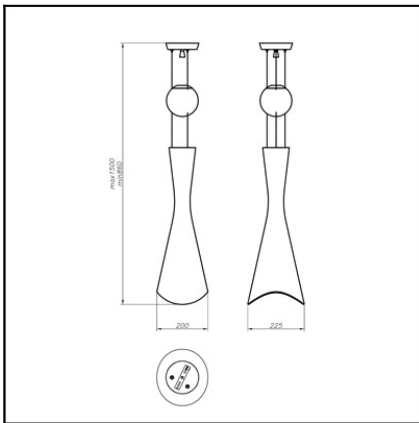

Design by Josep Patsí

The photograph may not match the reference exactly. Please read the product description to identify the finish.

TECHNICAL CHARACTERISTICS

Type:	Pendant
IP Protection degrees:	IP20
Lampholder:	1 x E27 1 x GU10
Power (W):	E27 MAX 100W GU10 MAX 5W (LED)
Bulb included:	1 x GU10 5W (LED) 1 x GU10
Voltage / Frequency:	220-240V/50-60Hz
Warranty (Years):	2
Units per box:	1
Net Weight (Kg):	3.29
EAN:	8435111059142.00

MATERIALS / FINISHES

Structure material: Steel
Structure finish: Grey

Diffuser material: Glass
Diffuser finish: Opal
White

[Download photometric file .ldt / .ies](#)

1

2

3

4