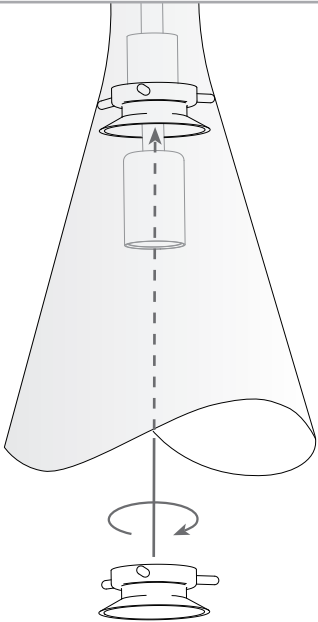

Design by Josep Patsí

The photograph may not match the reference exactly. Please read the product description to identify the finish.

TECHNICAL CHARACTERISTICS

Type:	Pendant
IP Protection degrees:	IP20
Lampholder:	1 x E27 1 x GU10
Power (W):	E27 MAX 100W GU10 MAX 5W (LED)
Bulb included:	1 x GU10 5W (LED) 1 x GU10
Voltage / Frequency:	220-240V/50-60Hz
Warranty (Years):	2
Units per box:	1
Net Weight (Kg):	3.29
EAN:	8435111059142.00

MATERIALS / FINISHES

Structure material: Steel
Structure finish: Grey

Diffuser material: Glass
Diffuser finish: Opal
White

[Download photometric file .ldt / .ies](#)

1

2

3

4