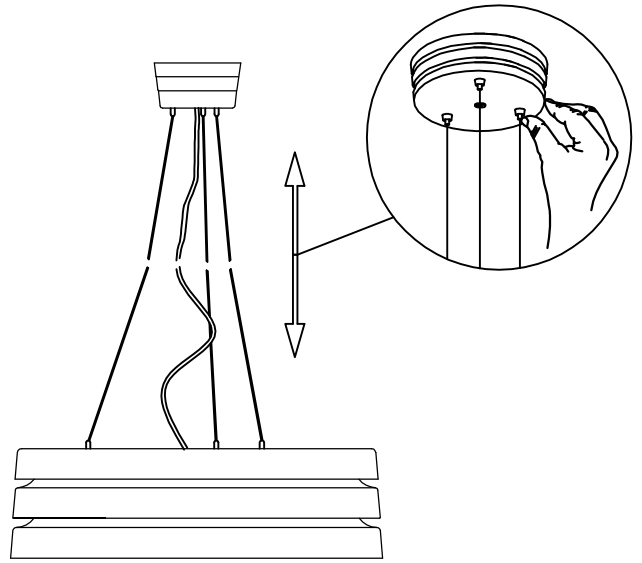

The photograph may not match the reference exactly. Please read the product description to identify the finish.

Download photometric file .ldt / .ies

TECHNICAL CHARACTERISTICS

Type:	Pendant
IP Protection degrees:	IP20
Lampholder:	3 x E27
Power (W):	E27 MAX 20W
Bulb included:	3 x E27 20W
Total power consumption (W):	60
Voltage / Frequency:	220-240V/50-60Hz
Units per box:	2
Net Weight (Kg):	3.69
EAN:	8435111064993

MATERIALS / FINISHES

Structure material: Steel

Diffuser material: Steel shade
Acrylic

Structure finish: Chrome

Diffuser finish: Shiny black/Shiny white/chrome
Matt

1

2

3