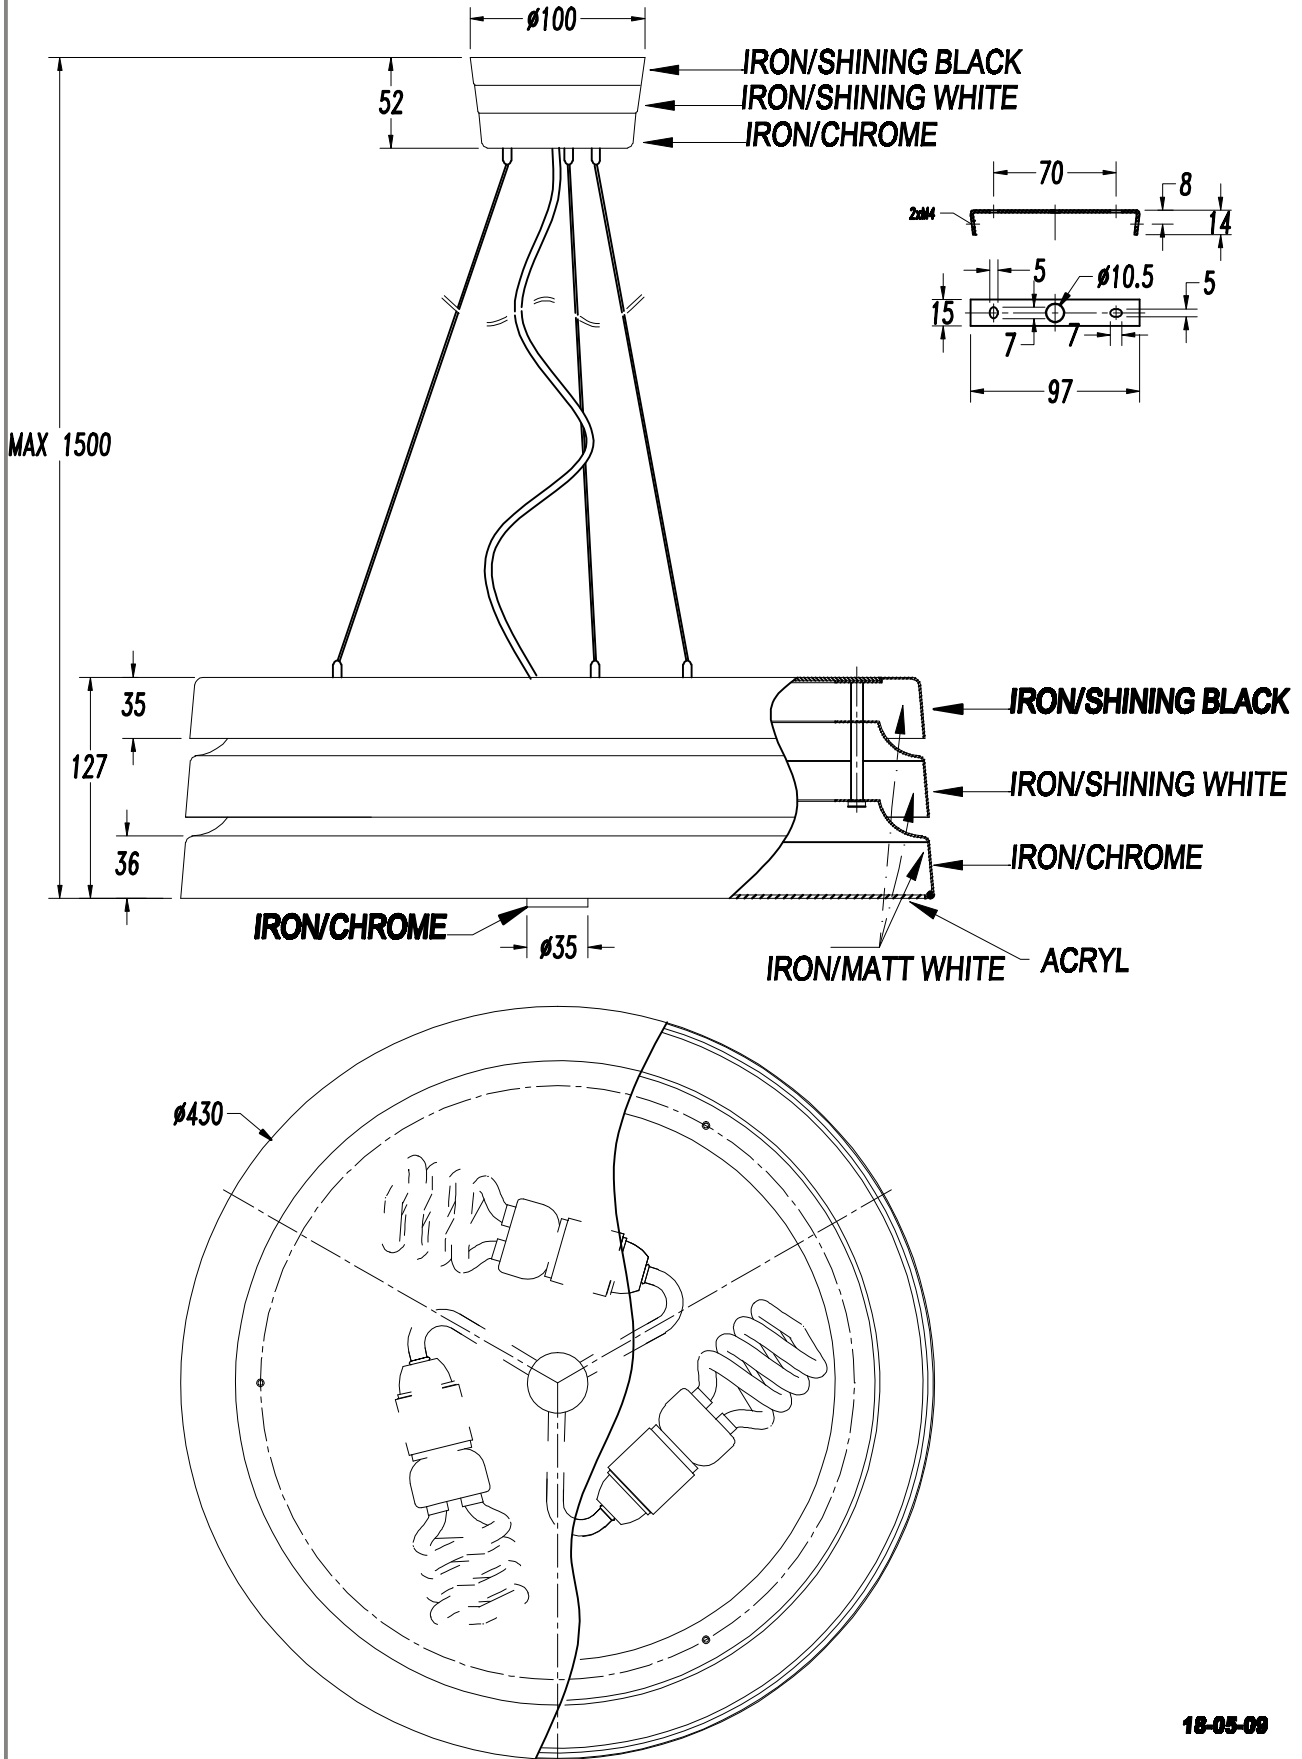

The photograph may not match the reference exactly. Please read the product description to identify the finish.

Download photometric file .ldt / .ies

TECHNICAL CHARACTERISTICS

Type:	Pendant
IP Protection degrees:	IP20
Lampholder:	3 x E27
Power (W):	E27 MAX 20W
Bulb included:	3 x E27 20W
Total power consumption (W):	60
Voltage / Frequency:	220-240V/50-60Hz
Units per box:	2
Net Weight (Kg):	3.69
EAN:	8435111064993

MATERIALS / FINISHES

Structure material: Steel

Diffuser material: Steel shade
Acrylic

Structure finish: Chrome

Diffuser finish: Shiny black/Shiny white/chrome
Matt

1

2

3

4

5

6