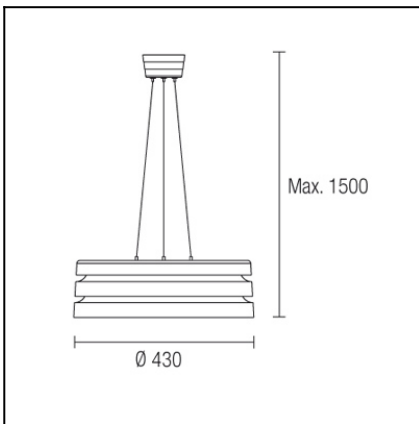

The photograph may not match the reference exactly. Please read the product description to identify the finish.

Download photometric file .ldt / .ies

TECHNICAL CHARACTERISTICS

Type:	Pendant
IP Protection degrees:	IP20
Lampholder:	3 x E27
Power (W):	E27 MAX 20W
Bulb included:	3 x E27 20W
Total power consumption (W):	60
Voltage / Frequency:	220-240V/50-60Hz
Units per box:	2
Net Weight (Kg):	3.69
EAN:	8435111064993