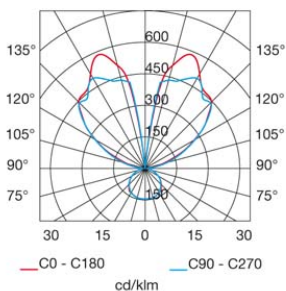

The photograph may not match the reference exactly. Please read the product description to identify the finish.

TECHNICAL CHARACTERISTICS

Type:	Pendant
IP Protection degrees:	IP20
Lampholder:	3 x E27
Power (W):	E27 MAX 21W
Voltage / Frequency:	230V/50-60Hz
Units per box:	1
Net Weight (Kg):	2.17
EAN:	8435111073285

MATERIALS / FINISHES

Structure material: Steel

Diffuser material: Fabric shade
Acrylic

Structure finish: Chrome
Urban grey

Diffuser finish: Black
Bright opal

$\eta = 62,42\%$

Download photometric file .ldt /.ies