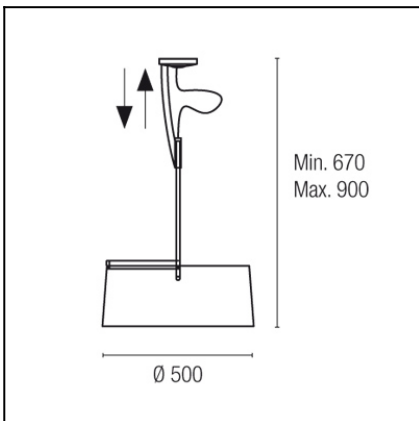

The photograph may not match the reference exactly. Please read the product description to identify the finish.

TECHNICAL CHARACTERISTICS

Type:	Pendant
IP Protection degrees:	IP20
Lampholder:	3 x E27
Power (W):	E27 MAX 21W
Voltage / Frequency:	230V/50-60Hz
Units per box:	1
Net Weight (Kg):	2.17
EAN:	8435111073285

MATERIALS / FINISHES

Structure material: Steel

Diffuser material: Fabric shade
Acrylic

Structure finish: Chrome
Urban grey

Diffuser finish: Black
Bright opal

$\eta = 62,42\%$

Download photometric file .ldt /.ies