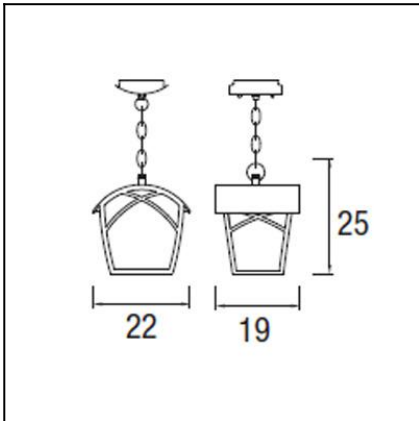

OUT 

ALBA
00-9350-18-AA

The photograph may not match the reference exactly. Please read the product description to identify the finish.

Download photometric file .ldt /.ies

TECHNICAL CHARACTERISTICS

Type:	Pendant
IP Protection degrees:	IP23
Lampholder:	1 x E27
Power (W):	E27 MAX 100W
Total power consumption (W):	100
Voltage / Frequency:	230V/50-60Hz
Units per box:	4
Net Weight (Kg):	1.86
EAN:	8435111066935