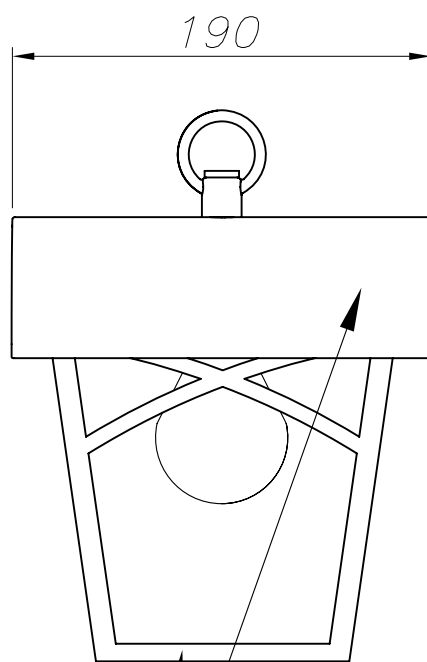

ALUMINIO INYECTADO
INJECTED ALUMINUM

CRISTAL RUSTICO
RUSTIC GLASS