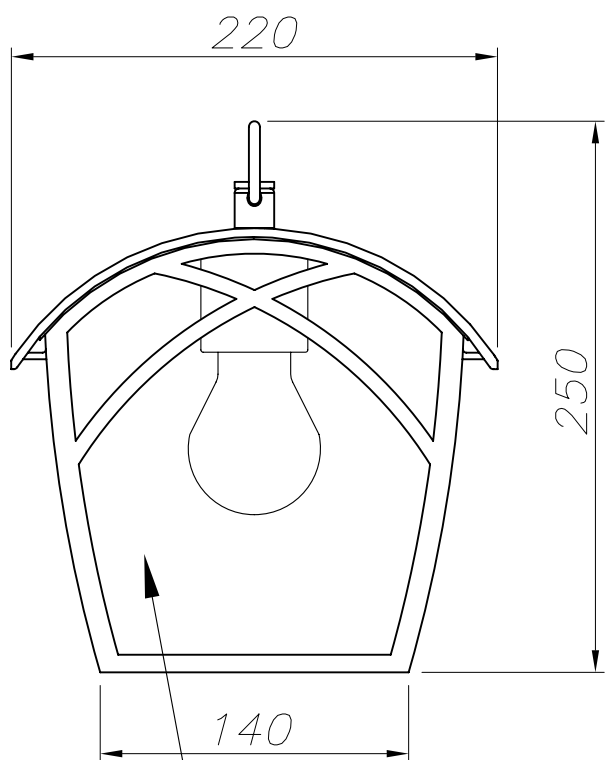

ALUMINIO INYECTADO
INJECTED ALUMINUM

CRISTAL RUSTICO
RUSTIC GLASS