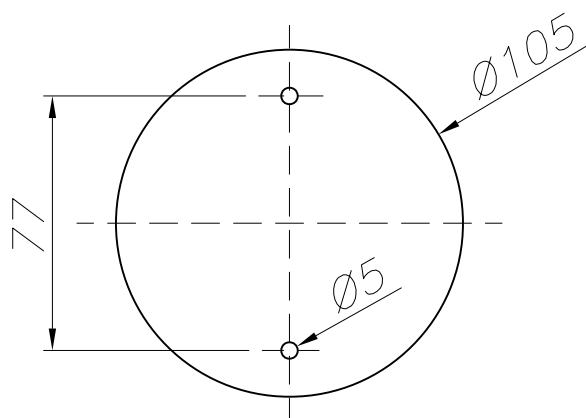

PLANTILLA DE INSTALACIÓN
INSTALLATION TEMPLATE