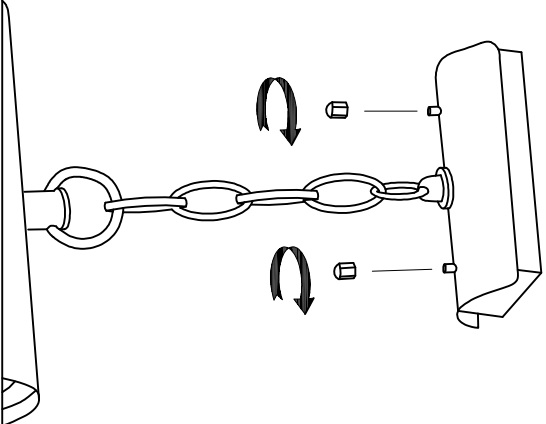

LEDSONIC

OUTDOOR

00-9350

1

2

3

4