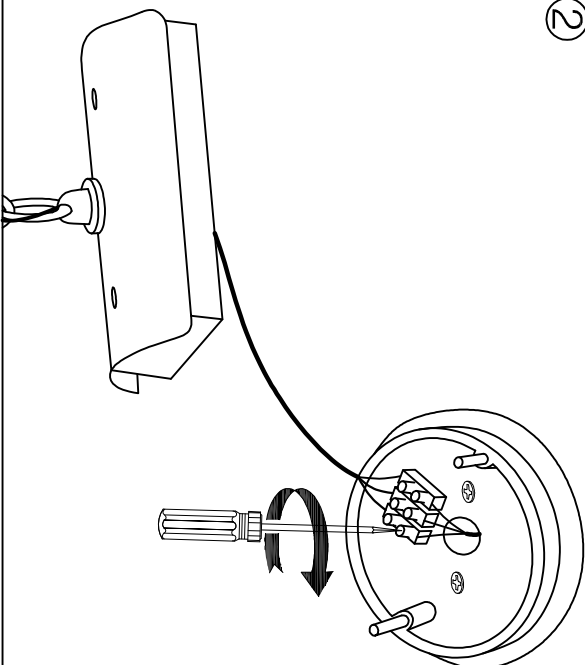

LEDSONIC

OUTDOOR

00-9350

1

2

3

4