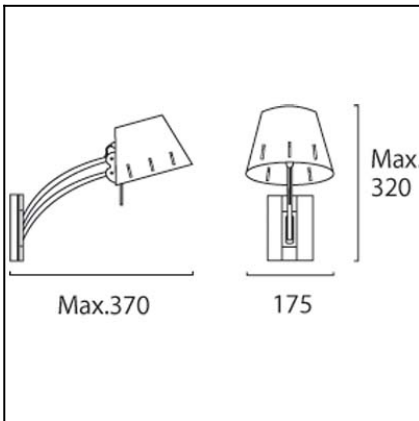

Design by Estudi Ribaudí

The photograph may not match the reference exactly. Please read the product description to identify the finish.

TECHNICAL CHARACTERISTICS

| | |
|---|------------------|
| Type: | Wall fixture |
| Adjustable $\pm 180^\circ$ on the vertical axis | |
| IP Protection degrees: | IP20 |
| Lampholder: | 1 x E27 |
| Power (W): | E27 60W |
| Total power consumption (W): | 60 |
| Voltage / Frequency: | 220-240V/50-60Hz |
| Units per box: | 1 |
| Net Weight (Kg): | 0.85 |
| EAN: | 8435071425131 |