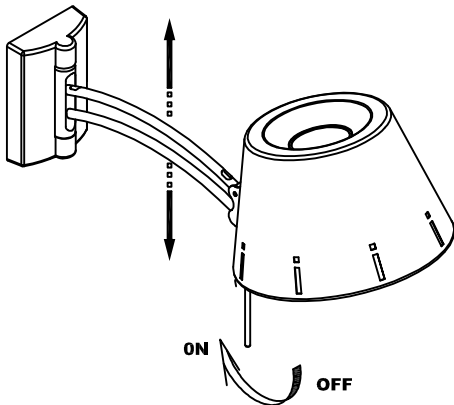

Design by Estudi Ribaudí

The photograph may not match the reference exactly. Please read the product description to identify the finish.

TECHNICAL CHARACTERISTICS

| | |
|---|------------------|
| Type: | Wall fixture |
| Adjustable $\pm 180^\circ$ on the vertical axis | |
| IP Protection degrees: | IP20 |
| Lampholder: | 1 x E27 |
| Power (W): | E27 60W |
| Total power consumption (W): | 60 |
| Voltage / Frequency: | 220-240V/50-60Hz |
| Units per box: | 1 |
| Net Weight (Kg): | 0.85 |
| EAN: | 8435071425131 |

MATERIALS / FINISHES

Structure material: Aluminium
Steel

Download photometric file .ldt / .ies

1

2

3

4

5