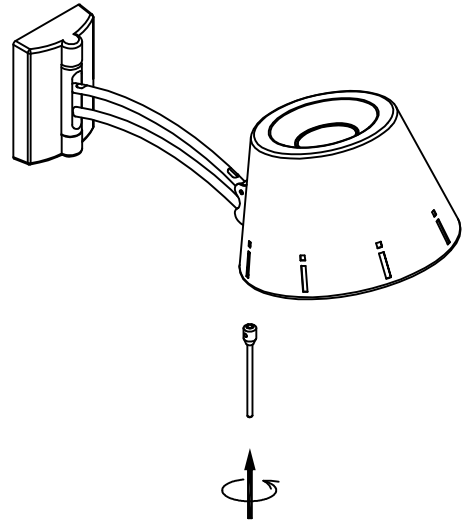

Design by Estudi Ribaudí

The photograph may not match the reference exactly. Please read the product description to identify the finish.

TECHNICAL CHARACTERISTICS

| | |
|---|------------------|
| Type: | Wall fixture |
| Adjustable $\pm 180^\circ$ on the vertical axis | |
| IP Protection degrees: | IP20 |
| Lampholder: | 1 x E27 |
| Power (W): | E27 60W |
| Total power consumption (W): | 60 |
| Voltage / Frequency: | 220-240V/50-60Hz |
| Units per box: | 1 |
| Net Weight (Kg): | 0.85 |
| EAN: | 8435071425131 |

MATERIALS / FINISHES

Structure material: Aluminium
Steel

Download photometric file .ldt / .ies

1

2

3

4

5