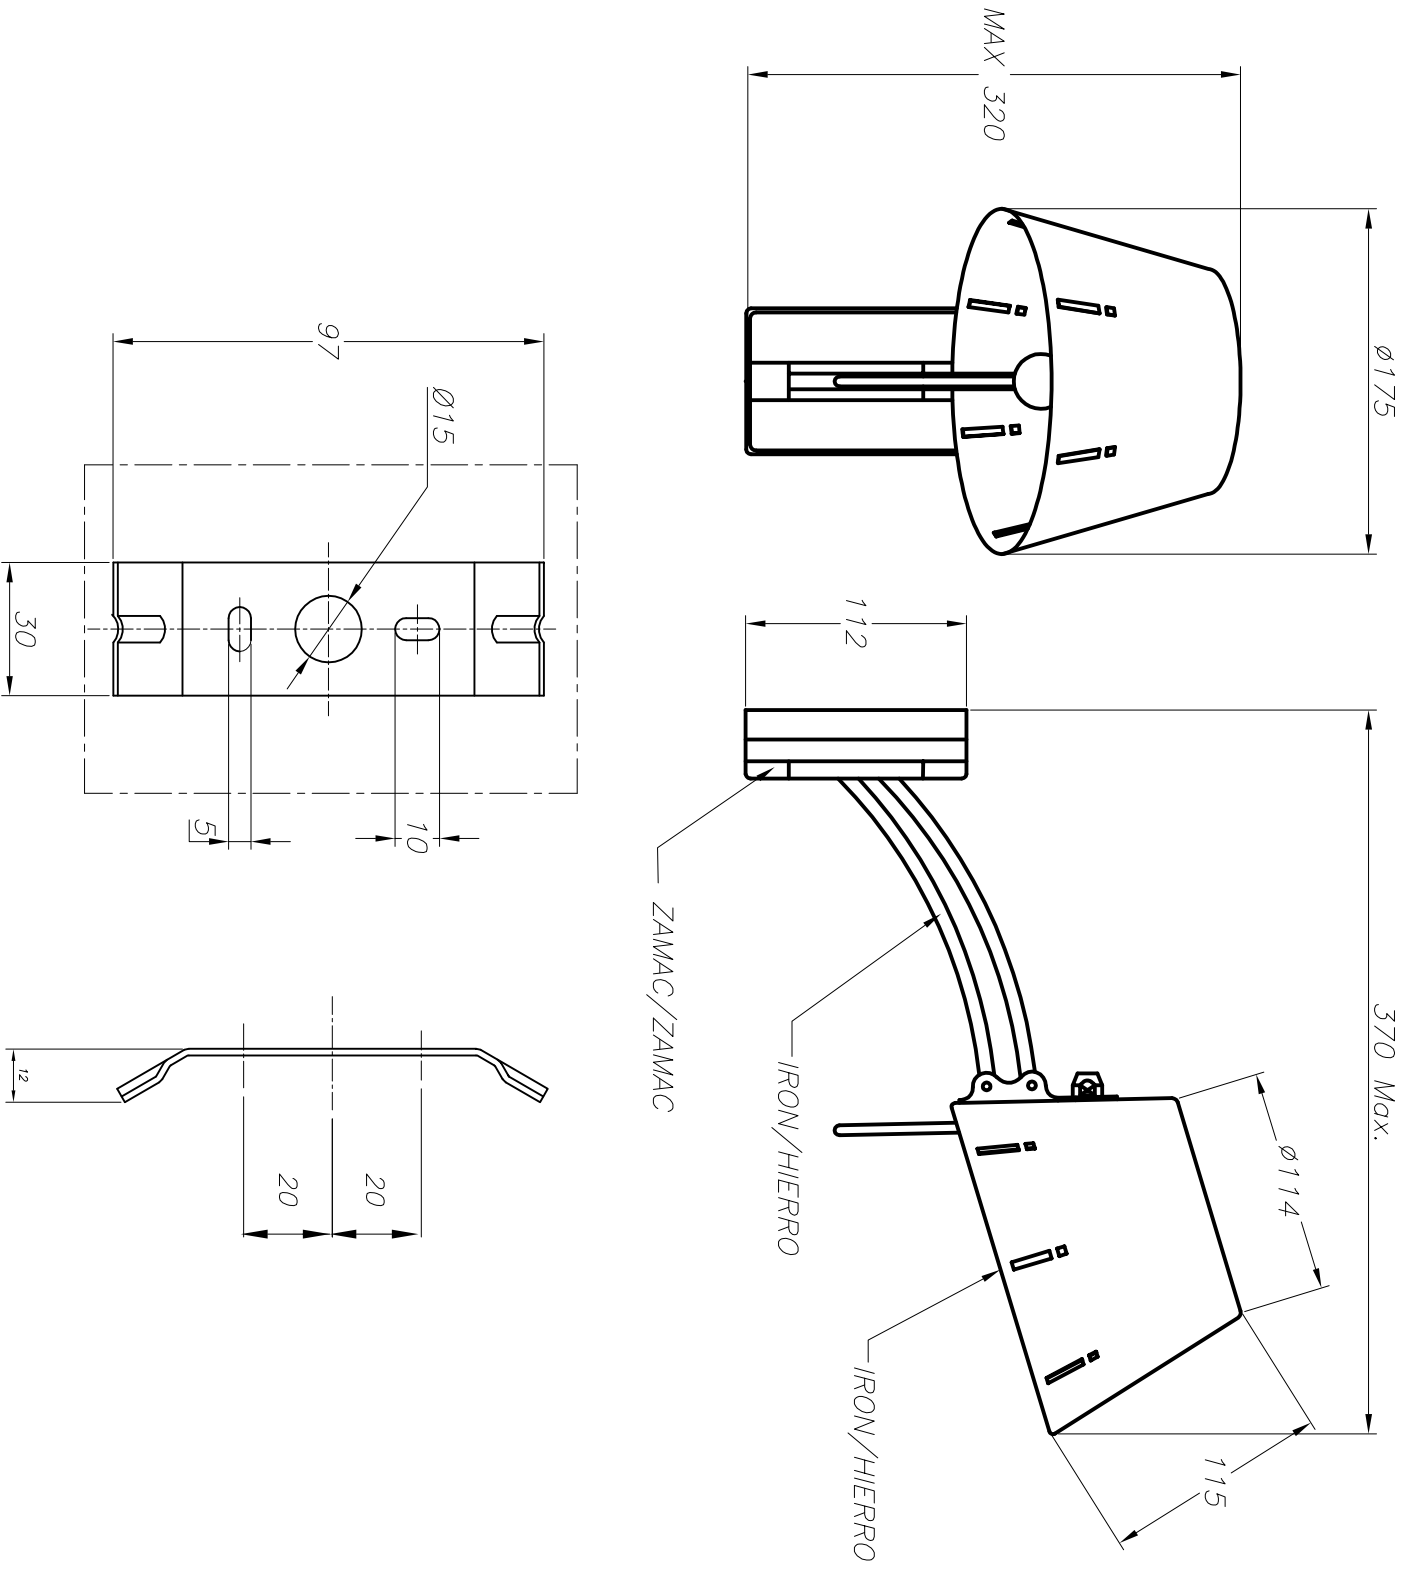

Design by Estudi Ribaudí

The photograph may not match the reference exactly. Please read the product description to identify the finish.

TECHNICAL CHARACTERISTICS

| | |
|---|------------------|
| Type: | Wall fixture |
| Adjustable $\pm 180^\circ$ on the vertical axis | |
| IP Protection degrees: | IP20 |
| Lampholder: | 1 x E27 |
| Power (W): | E27 60W |
| Total power consumption (W): | 60 |
| Voltage / Frequency: | 220-240V/50-60Hz |
| Units per box: | 1 |
| Net Weight (Kg): | 0.85 |
| EAN: | 8435071425131 |

MATERIALS / FINISHES

Structure material: Aluminium
Steel

Download photometric file .ldt / .ies

1

2

3

4

5