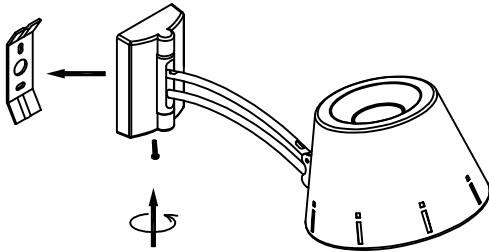

Design by Estudi Ribaudí

The photograph may not match the reference exactly. Please read the product description to identify the finish.

TECHNICAL CHARACTERISTICS

| | |
|---|------------------|
| Type: | Wall fixture |
| Adjustable $\pm 180^\circ$ on the vertical axis | |
| IP Protection degrees: | IP20 |
| Lampholder: | 1 x E27 |
| Power (W): | E27 60W |
| Total power consumption (W): | 60 |
| Voltage / Frequency: | 220-240V/50-60Hz |
| Units per box: | 1 |
| Net Weight (Kg): | 0.85 |
| EAN: | 8435071425131 |

MATERIALS / FINISHES

Structure material: Aluminium
Steel

Download photometric file .ldt / .ies

1

2

3

4

5