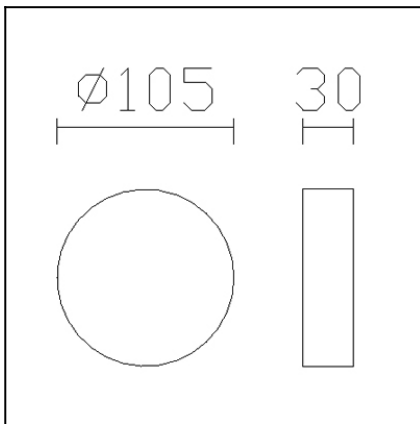

The photograph may not match the reference exactly. Please read the product description to identify the finish.

Download photometric file .ldt /.ies

**TECHNICAL CHARACTERISTICS**

Type:	Wall fixture
IP Protection degrees:	IP20
Bulb:	1 x LED Cree. Warm White - 3000K
Power (W):	3
Total power consumption (W):	4.3
Luminous efficacy (Lm/W):	82
CRI:	80
Voltage / Frequency:	100-240V/50-60Hz
Warranty (Years):	2
Option to extend the guarantee:	Yes, 5 years
Units per box:	24
Net Weight (Kg):	0.19
EAN:	8435111097809,00