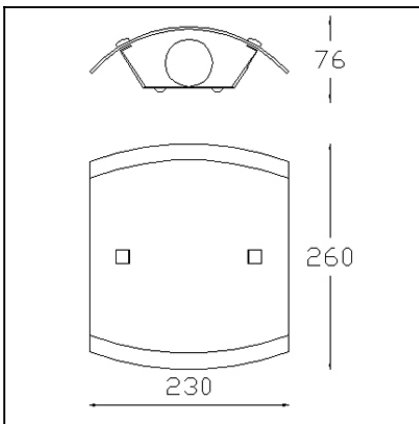

The photograph may not match the reference exactly. Please read the product description to identify the finish.

Download photometric file .ldt /.ies

### TECHNICAL CHARACTERISTICS

Type:	Wall fixture
IP Protection degrees:	IP20
Lampholder:	1 x E27
Power (W):	E27 MAX 100W
Voltage / Frequency:	220-240V/50-60Hz
Units per box:	4
Net Weight (Kg):	0.785
EAN:	8435111092316