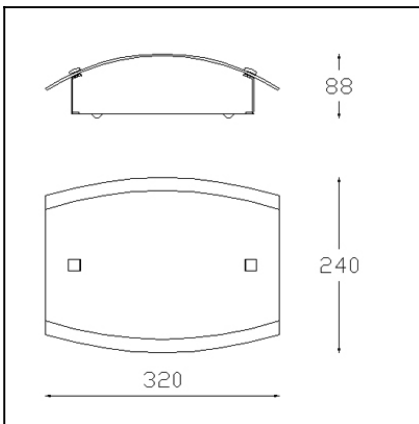

The photograph may not match the reference exactly. Please read the product description to identify the finish.

TECHNICAL CHARACTERISTICS

Type:	Wall fixture
IP Protection degrees:	IP20
Lampholder:	2 x E27
Power (W):	E27 MAX 60W
Voltage / Frequency:	220-240V/50-60Hz
Units per box:	4
Net Weight (Kg):	1.14
EAN:	8435111092323