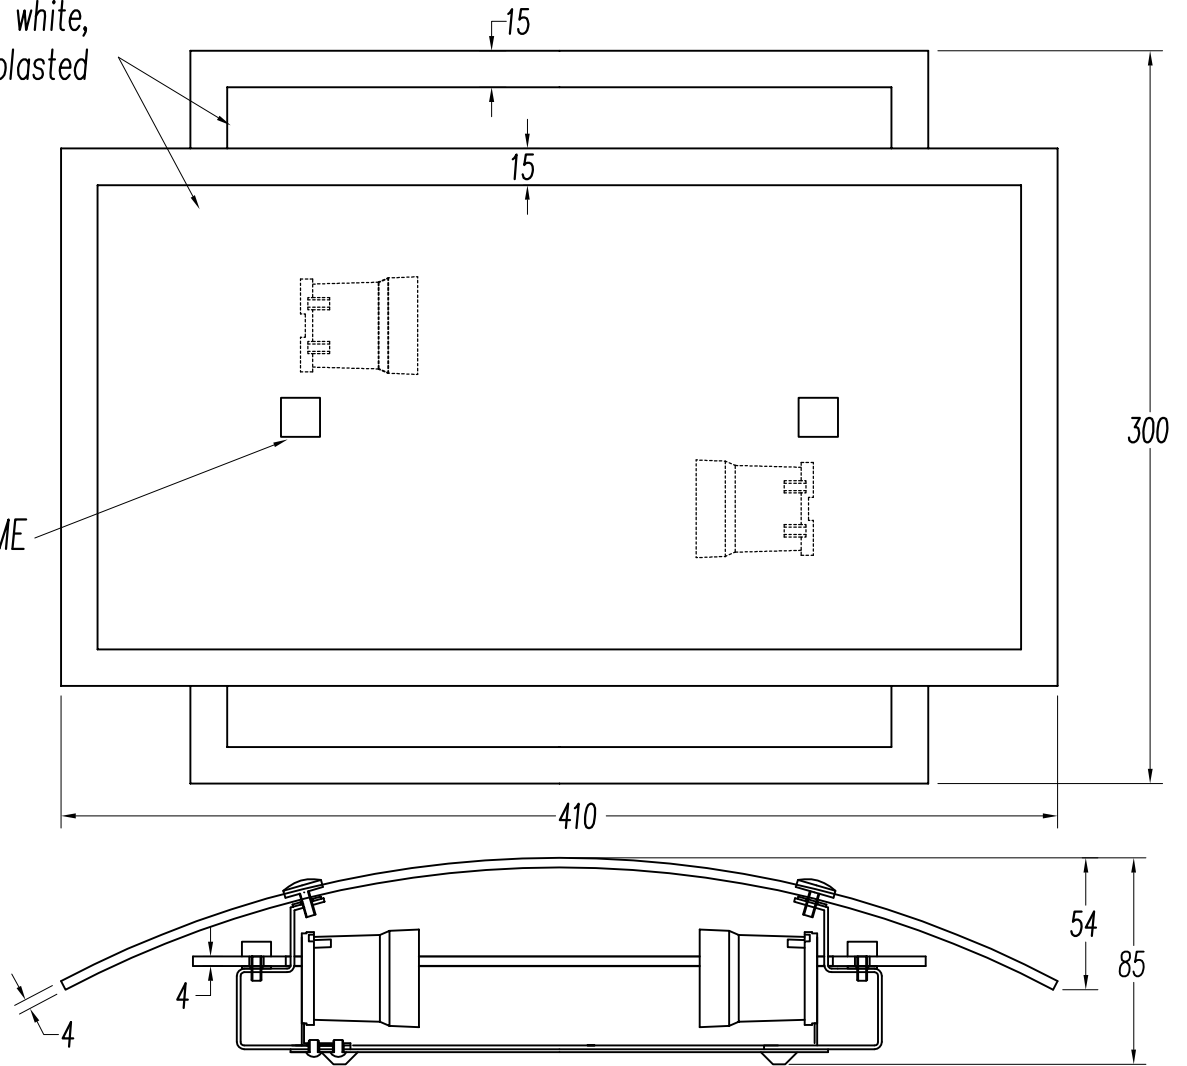

Extra white glass.
Inside white,
outside sand blasted

IRON / CHROME