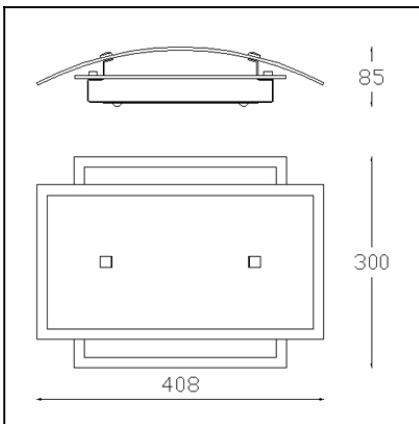

The photograph may not match the reference exactly. Please read the product description to identify the finish.

Download photometric file .ldt /.ies

TECHNICAL CHARACTERISTICS

Type:	Wall fixture
IP Protection degrees:	IP20
Lampholder:	2 x E27
Power (W):	E27 MAX 60W
Voltage / Frequency:	220-240V/50-60Hz
Units per box:	4
Net Weight (Kg):	1.765
EAN:	8435111092347