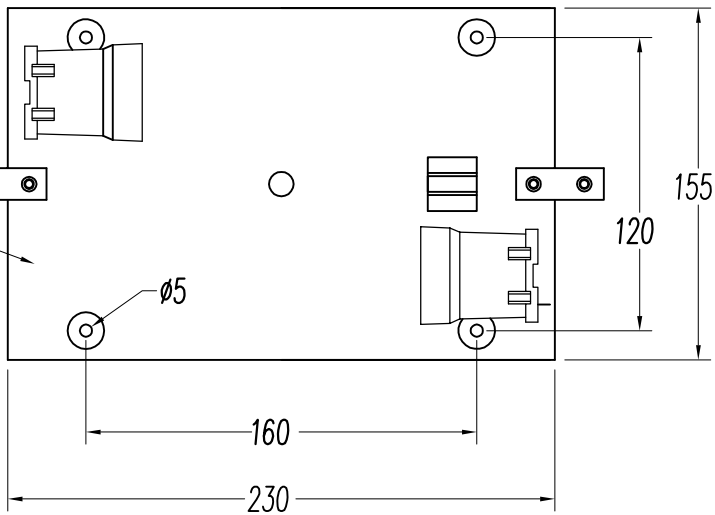

IRON / WHITE