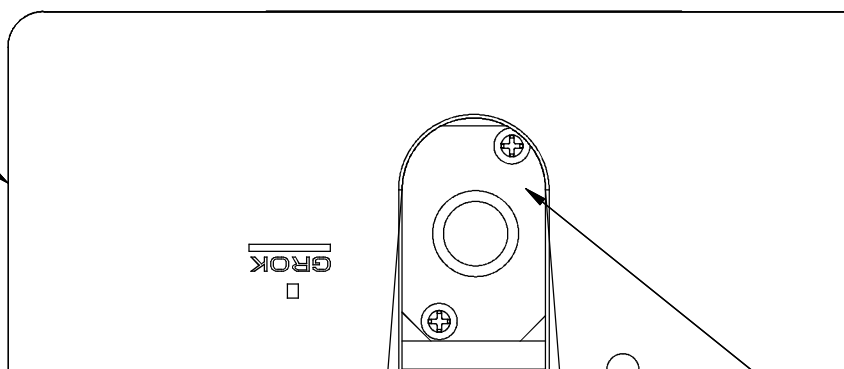

aluminum (matt white) /
aluminio (mate blanco)