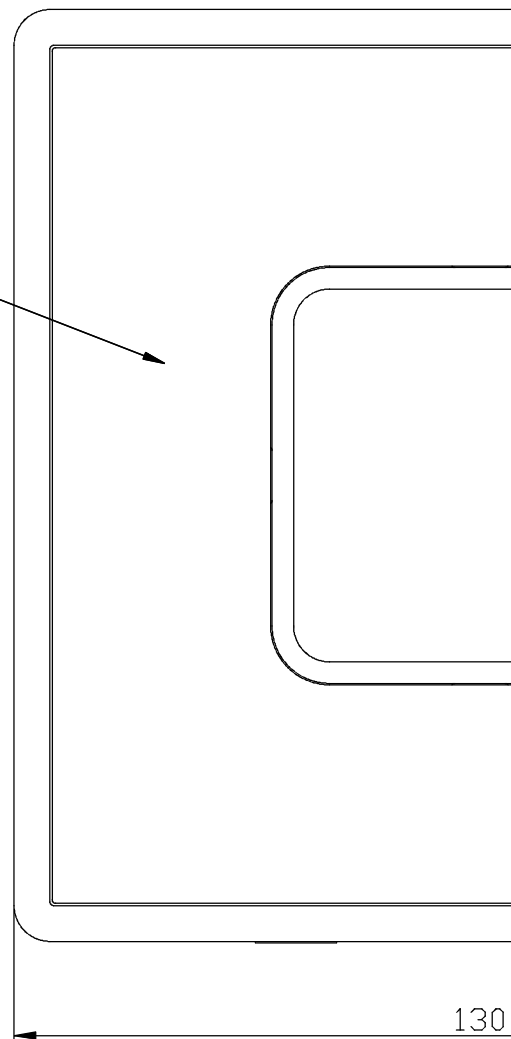

Design by Nahtrang Design

The photograph may not match the reference exactly. Please read the product description to identify the finish.

TECHNICAL CHARACTERISTICS

Type:	Wall fixture
IP Protection degrees:	IP20
Bulb:	2 x LED Samsung. Warm White - 3000K
Power (W):	8W
Total power consumption (W):	8
Luminous efficacy (Lm/W):	45
Voltage / Frequency:	110V 50/60Hz
Warranty (Years):	2
Option to extend the guarantee:	Yes, 5 years
Units per box:	12
Net Weight (Kg):	0.735
EAN:	8435111091807,00

MATERIALS / FINISHES

Structure material:	Injected aluminium Steel	Diffuser material:	Methacrylate
Structure finish:	Matt white Chrome	Diffuser finish:	Transparent

[Download photometric file .ldt / .ies](#)

steel (matt white/chrome) /
acero (mate blanco/cromado)

aluminum (matt white) /
aluminio (mate blanco)

acr
acr

1

2

2B

3

5