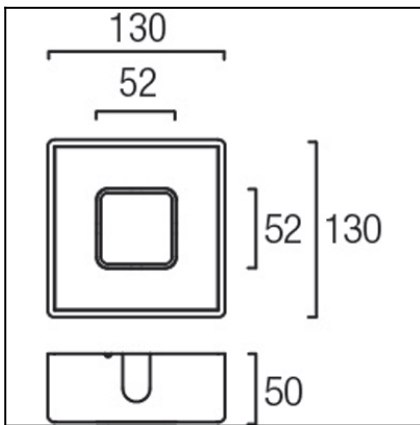

Design by Nahtrang Design

The photograph may not match the reference exactly. Please read the product description to identify the finish.

TECHNICAL CHARACTERISTICS

Type:	Wall fixture
IP Protection degrees:	IP20
Bulb:	2 x LED Samsung. Warm White - 3000K
Power (W):	8W
Total power consumption (W):	8
Luminous efficacy (Lm/W):	45
Voltage / Frequency:	110V 50/60Hz
Warranty (Years):	2
Option to extend the guarantee:	Yes, 5 years
Units per box:	12
Net Weight (Kg):	0.735
EAN:	8435111091807,00