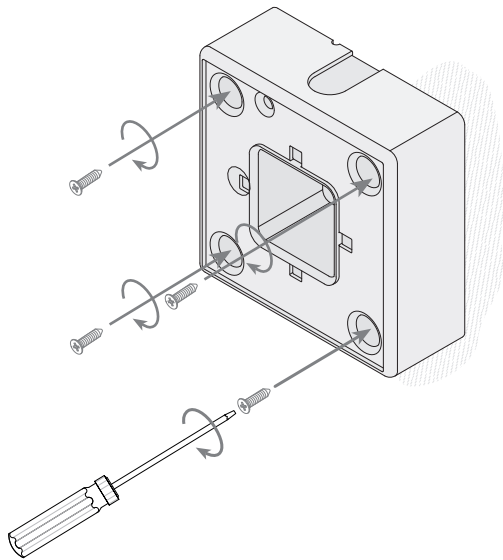

Design by Nahtrang Design

The photograph may not match the reference exactly. Please read the product description to identify the finish.

TECHNICAL CHARACTERISTICS

Type:	Wall fixture
IP Protection degrees:	IP20
Bulb:	2 x LED Samsung. Warm White - 3000K
Power (W):	8W
Total power consumption (W):	8
Luminous efficacy (Lm/W):	45
Voltage / Frequency:	110V 50/60Hz
Warranty (Years):	2
Option to extend the guarantee:	Yes, 5 years
Units per box:	12
Net Weight (Kg):	0.735
EAN:	8435111091807,00

MATERIALS / FINISHES

Structure material:	Injected aluminium Steel	Diffuser material:	Methacrylate
Structure finish:	Matt white Chrome	Diffuser finish:	Transparent

[Download photometric file .ldt / .ies](#)

steel (matt white/chrome) /
acero (mate blanco/cromado)

aluminum (matt white) /
aluminio (mate blanco)

acr
acr

1

2

2B

3

5