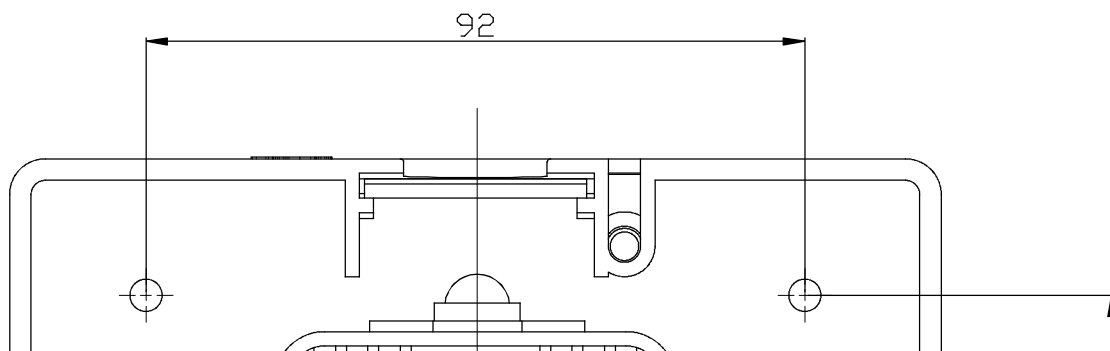

aluminum (matt white) /
aluminio (mate blanco)