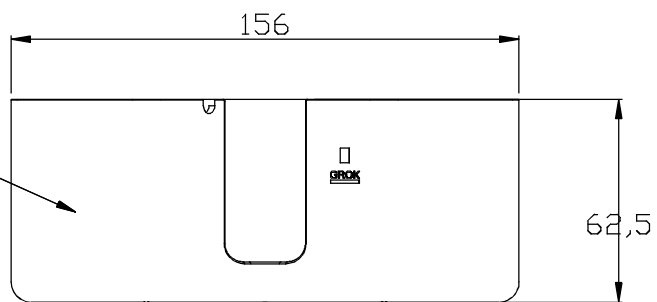

Aluminum
(matt white) /
Aluminio
(mate blanco)