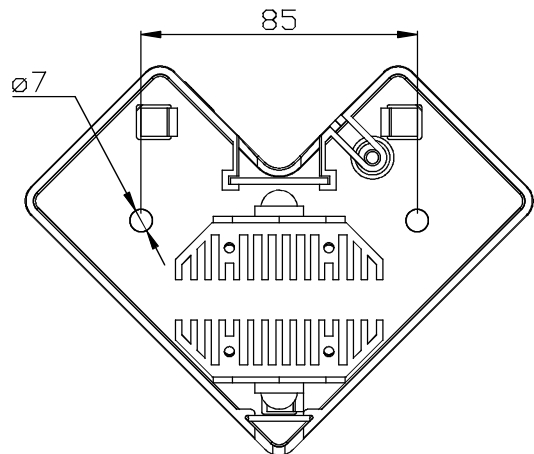

acrylic (transparent) /
acrílico (transparente)