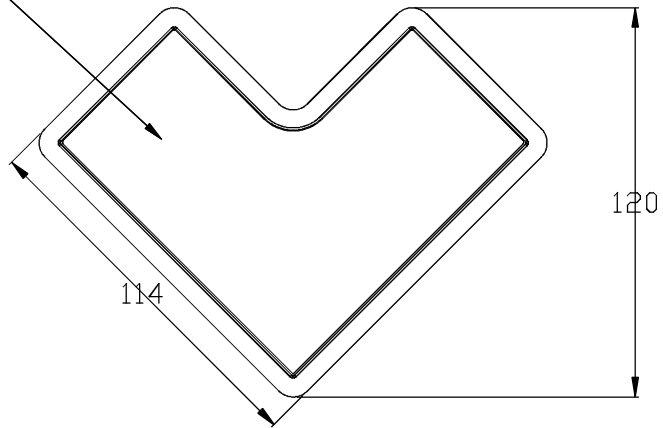

Design by Nahtrang Design

The photograph may not match the reference exactly. Please read the product description to identify the finish.

Download photometric file .ldt / .ies

TECHNICAL CHARACTERISTICS

| | |
|---------------------------------|-------------------------------------|
| Type: | Wall fixture |
| IP Protection degrees: | IP20 |
| Bulb: | 2 x LED Samsung. Warm White - 3000K |
| Power (W): | 8W |
| Total power consumption (W): | 8 |
| Luminous efficacy (Lm/W): | 45 |
| LED lifetime (h): | 35000 |
| Voltage / Frequency: | 110V 50/60Hz |
| Warranty (Years): | 2 |
| Option to extend the guarantee: | Yes, 5 years |
| Units per box: | 10 |
| Net Weight (Kg): | 0.425 |
| EAN: | 8435111091814,00 |

MATERIALS / FINISHES

Structure material: Injected aluminium
Steel

Diffuser material: Methacrylate

Structure finish: Matt white
Chrome

Diffuser finish: Transparent

steel (matt white/chrome) /
acero (mate blanco/cromado)