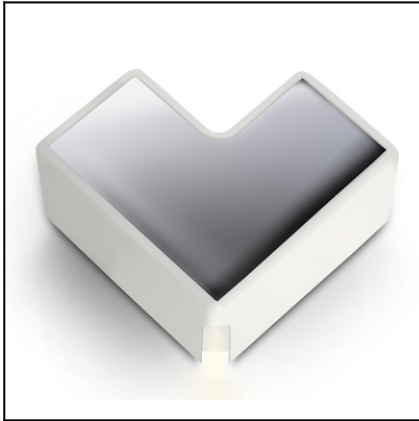

Design by Nahtrang Design

The photograph may not match the reference exactly. Please read the product description to identify the finish.

Download photometric file .ldt / .ies

TECHNICAL CHARACTERISTICS

| | |
|---------------------------------|-------------------------------------|
| Type: | Wall fixture |
| IP Protection degrees: | IP20 |
| Bulb: | 2 x LED Samsung. Warm White - 3000K |
| Power (W): | 8W |
| Total power consumption (W): | 8 |
| Luminous efficacy (Lm/W): | 45 |
| LED lifetime (h): | 35000 |
| Voltage / Frequency: | 110V 50/60Hz |
| Warranty (Years): | 2 |
| Option to extend the guarantee: | Yes, 5 years |
| Units per box: | 10 |
| Net Weight (Kg): | 0.425 |
| EAN: | 8435111091814,00 |

MATERIALS / FINISHES

Structure material: Injected aluminium
Steel

Diffuser material: Methacrylate

Structure finish: Matt white
Chrome

Diffuser finish: Transparent

steel (matt white/chrome) /
acero (mate blanco/cromado)