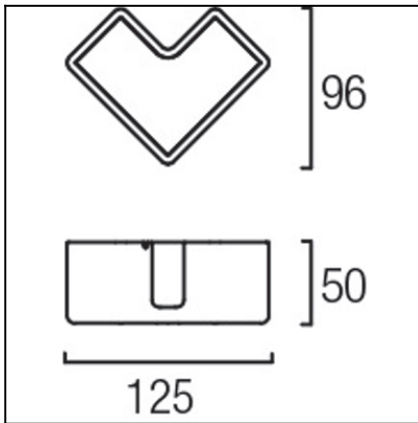

Design by Nahtrang Design

The photograph may not match the reference exactly. Please read the product description to identify the finish.

Download photometric file .ldt / .ies

TECHNICAL CHARACTERISTICS

| | |
|---------------------------------|-------------------------------------|
| Type: | Wall fixture |
| IP Protection degrees: | IP20 |
| Bulb: | 2 x LED Samsung. Warm White - 3000K |
| Power (W): | 8W |
| Total power consumption (W): | 8 |
| Luminous efficacy (Lm/W): | 45 |
| LED lifetime (h): | 35000 |
| Voltage / Frequency: | 110V 50/60Hz |
| Warranty (Years): | 2 |
| Option to extend the guarantee: | Yes, 5 years |
| Units per box: | 10 |
| Net Weight (Kg): | 0.425 |
| EAN: | 8435111091814,00 |