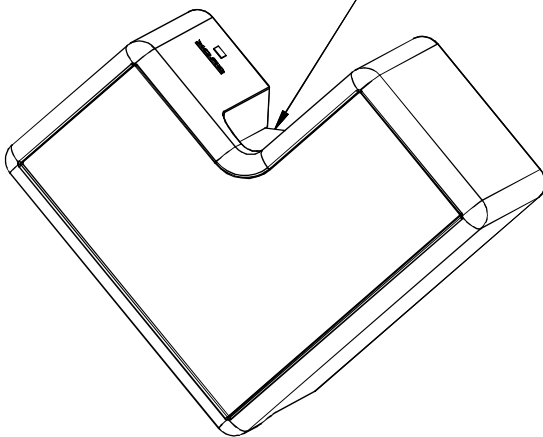

acrylic (transparent) /
acrílico (transparente)