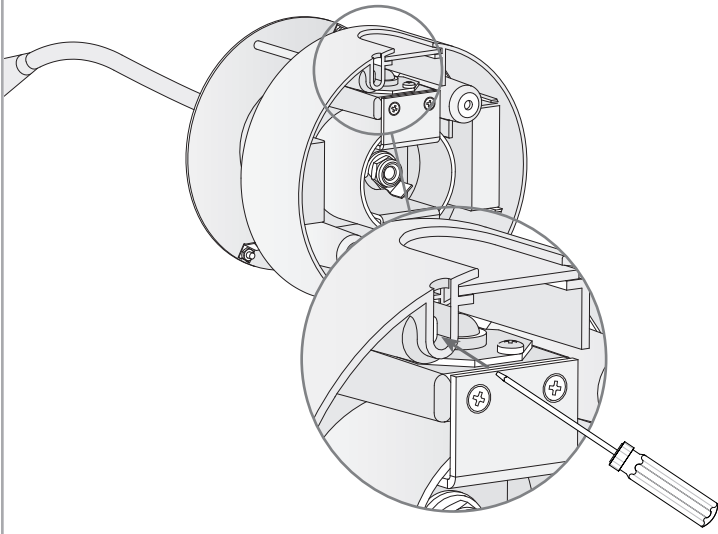

Type:	Wall fixture
IP Protection degrees:	IP20
Bulb:	2 x LED Samsung. Warm White - 3000K 1 x LED Cree. Warm White - 3000K
Power (W):	8W 3W
Total power consumption (W):	12.5
Luminous efficacy (Lm/W):	45, 73
Voltage / Frequency:	110V 50/60Hz
Warranty (Years):	2
Option to extend the guarantee:	Yes, 5 years
Units per box:	8
Net Weight (Kg):	0.795
EAN:	8435111091821,00

Gear included: Yes, electronic

1

2

3

5

4

6