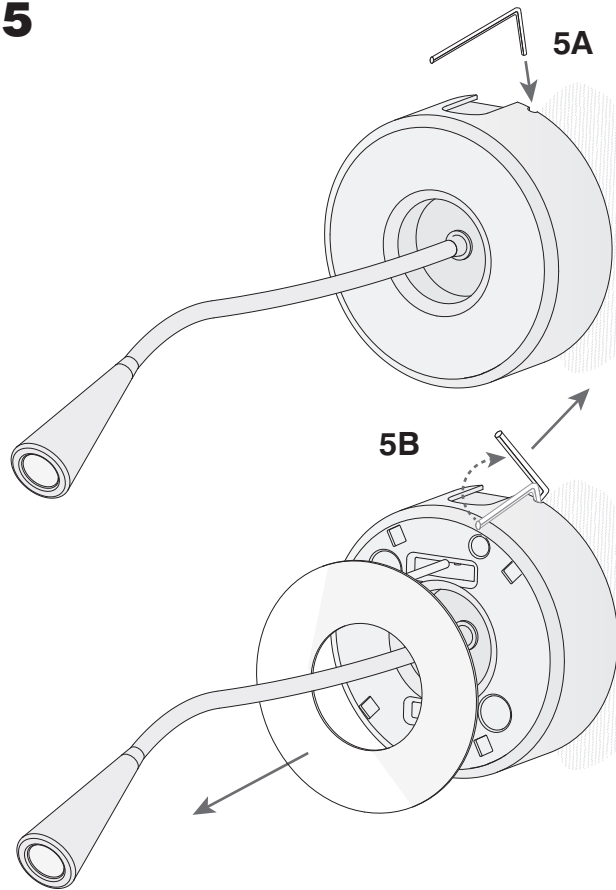

Type:	Wall fixture
IP Protection degrees:	IP20
Bulb:	2 x LED Samsung. Warm White - 3000K 1 x LED Cree. Warm White - 3000K
Power (W):	8W 3W
Total power consumption (W):	12.5
Luminous efficacy (Lm/W):	45, 73
Voltage / Frequency:	110V 50/60Hz
Warranty (Years):	2
Option to extend the guarantee:	Yes, 5 years
Units per box:	8
Net Weight (Kg):	0.795
EAN:	8435111091821,00

Gear included: Yes, electronic

1

2

3

5

4

6