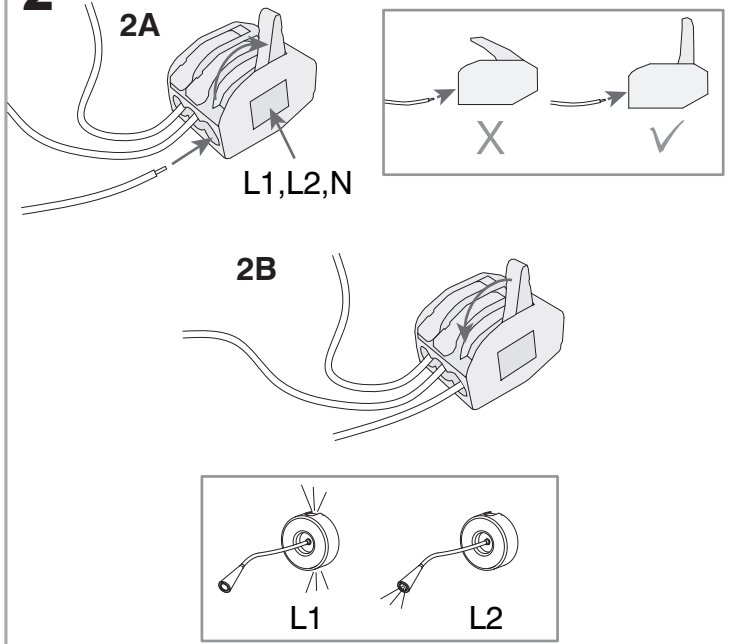

Type:	Wall fixture
IP Protection degrees:	IP20
Bulb:	2 x LED Samsung. Warm White - 3000K 1 x LED Cree. Warm White - 3000K
Power (W):	8W 3W
Total power consumption (W):	12.5
Luminous efficacy (Lm/W):	45, 73
Voltage / Frequency:	110V 50/60Hz
Warranty (Years):	2
Option to extend the guarantee:	Yes, 5 years
Units per box:	8
Net Weight (Kg):	0.795
EAN:	8435111091821,00

Gear included: Yes, electronic

1

2

3

5

4

6