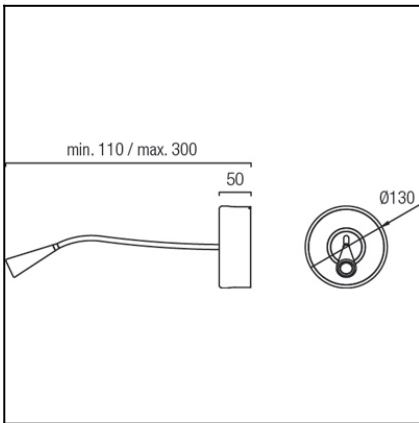

**Design by Nahtrang Design**

The photograph may not match the reference exactly. Please read the product description to identify the finish.

Download photometric file .ldt / .ies

**TECHNICAL CHARACTERISTICS**

Type:	Wall fixture
IP Protection degrees:	IP20
Bulb:	2 x LED Samsung. Warm White - 3000K 1 x LED Cree. Warm White - 3000K
Power (W):	8W 3W
Total power consumption (W):	12.5
Luminous efficacy (Lm/W):	45, 73
Voltage / Frequency:	110V 50/60Hz
Warranty (Years):	2
Option to extend the guarantee:	Yes, 5 years
Units per box:	8
Net Weight (Kg):	0.795
EAN:	8435111091821,00