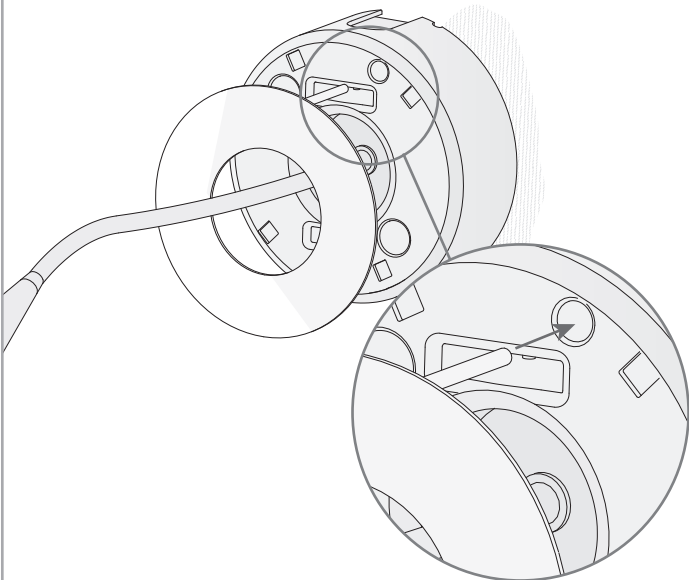

Type:	Wall fixture
IP Protection degrees:	IP20
Bulb:	2 x LED Samsung. Warm White - 3000K 1 x LED Cree. Warm White - 3000K
Power (W):	8W 3W
Total power consumption (W):	12.5
Luminous efficacy (Lm/W):	45, 73
Voltage / Frequency:	110V 50/60Hz
Warranty (Years):	2
Option to extend the guarantee:	Yes, 5 years
Units per box:	8
Net Weight (Kg):	0.795
EAN:	8435111091821,00

**MATERIALS / FINISHES**

<b>Structure material:</b>	Injected aluminium Steel	<b>Diffuser material:</b>	Methacrylate
<b>Structure finish:</b>	Matt white Chrome	<b>Diffuser finish:</b>	Transparent

**GEAR**

Gear included: Yes, electronic

1

2

3

5

4

6