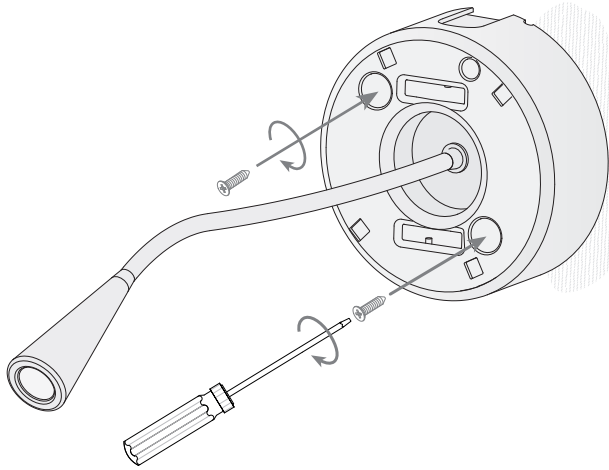

Type:	Wall fixture
IP Protection degrees:	IP20
Bulb:	2 x LED Samsung. Warm White - 3000K 1 x LED Cree. Warm White - 3000K
Power (W):	8W 3W
Total power consumption (W):	12.5
Luminous efficacy (Lm/W):	45, 73
Voltage / Frequency:	110V 50/60Hz
Warranty (Years):	2
Option to extend the guarantee:	Yes, 5 years
Units per box:	8
Net Weight (Kg):	0.795
EAN:	8435111091821,00

Gear included: Yes, electronic

1

2

3

5

4

6