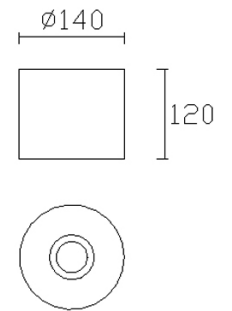

Structure material: Steel
Structure finish: White

Diffuser material: Fabric shade
Diffuser finish: White

IP20

Structure material: Steel
Structure finish: White

Diffuser material: Fabric shade
Diffuser finish: Sandblasted

IP20

Structure material: Steel
Structure finish: White

Diffuser material: Fabric shade
Diffuser finish: White

IP20

Structure material: Steel
Structure finish: White

Diffuser material: Fabric shade
Diffuser finish: Sandblasted

IP20