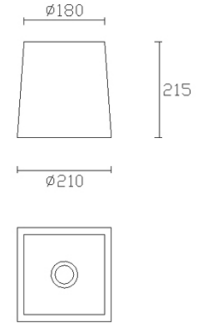

PAN-180-14

Structure material: Steel
Structure finish: White
Diffuser material: Fabric shade
Diffuser finish: White

IP20

PAN-180-BY

Structure material: Steel
Structure finish: White
Diffuser material: Fabric shade
Diffuser finish: Sandblasted

IP20

PAN-188-20

Structure material: Steel
Structure finish: White
Diffuser material: Fabric shade
Diffuser finish: Beige

IP20

PAN-176-14

Structure material: Steel
Diffuser material: Fabric shade
Diffuser finish: White