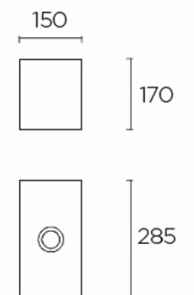

PAN-180-14

Structure material: Steel
Structure finish: White
Diffuser material: Fabric shade
Diffuser finish: White

IP20

PAN-180-BY

Structure material: Steel
Structure finish: White
Diffuser material: Fabric shade
Diffuser finish: Sandblasted

IP20

PAN-188-20

Structure material: Steel
Structure finish: White
Diffuser material: Fabric shade
Diffuser finish: Beige

IP20

PAN-176-14

Structure material: Steel
Diffuser material: Fabric shade
Diffuser finish: White