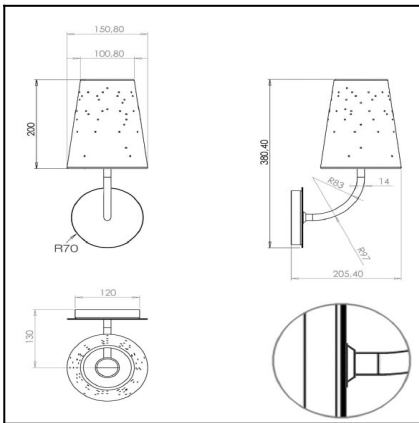

Design by Gemma Bernal

The photograph may not match the reference exactly. Please read the product description to identify the finish.

TECHNICAL CHARACTERISTICS

Type:	Wall fixture
IP Protection degrees:	IP20
Lampholder:	1 x E27
Power (W):	E27 MAX 60W
Total power consumption (W):	60
Voltage / Frequency:	220-240V/50-60Hz
Units per box:	8
Net Weight (Kg):	0.46
EAN:	8435111098066