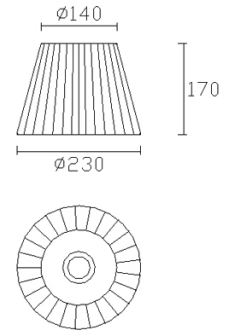

PAN-158-J6

Structure material: Steel
Structure finish: White

Diffuser material: Fabric shade
Diffuser finish: Brown

IP20

PAN-169-14

Structure material: Steel
Structure finish: White

Diffuser material: Fabric shade
Diffuser finish: White

IP20

PAN-178-14

Structure material: Steel
Structure finish: White

Diffuser material: Fabric shade
Diffuser finish: White

IP20

PAN-178-BY

Structure material: Steel
Structure finish: White

Diffuser material: Fabric shade
Diffuser finish: Sandblasted

IP20