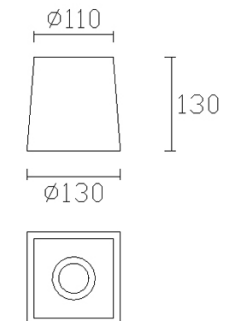

PAN-158-J6

Structure material: Steel
Structure finish: White

Diffuser material: Fabric shade
Diffuser finish: Brown

IP20

PAN-169-14

Structure material: Steel
Structure finish: White

Diffuser material: Fabric shade
Diffuser finish: White

IP20

PAN-178-14

Structure material: Steel
Structure finish: White

Diffuser material: Fabric shade
Diffuser finish: White

IP20

PAN-178-BY

Structure material: Steel
Structure finish: White

Diffuser material: Fabric shade
Diffuser finish: Sandblasted

IP20