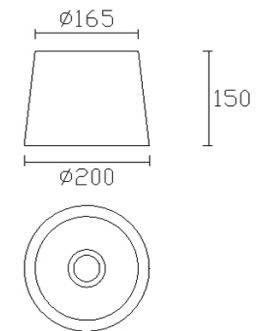

Structure material: Steel
Structure finish: White

Diffuser material: Fabric shade
Diffuser finish: White

IP20

Structure material: Steel
Structure finish: White

Diffuser material: Fabric shade
Diffuser finish: Sandblasted

IP20

Structure material: Steel
Structure finish: White

Diffuser material: Fabric shade
Diffuser finish: White

IP20

Structure material: Steel
Structure finish: White

Diffuser material: Fabric shade
Diffuser finish: Sandblasted

IP20