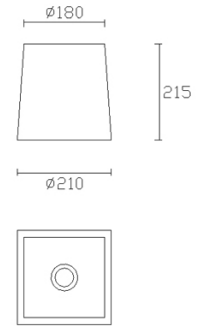

PAN-180-14

Structure material: Steel
Structure finish: White
Diffuser material: Fabric shade
Diffuser finish: White

IP20

PAN-180-BY

Structure material: Steel
Structure finish: White
Diffuser material: Fabric shade
Diffuser finish: Sandblasted

IP20

PAN-188-20

Structure material: Steel
Structure finish: White
Diffuser material: Fabric shade
Diffuser finish: Beige

IP20

PAN-176-14

Structure material: Steel
Diffuser material: Fabric shade
Diffuser finish: White