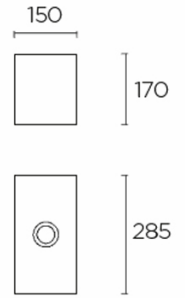

PAN-176-BY

Structure material: Steel
Diffuser material: Fabric shade
Diffuser finish: Sandblasted

PAN-177-14

Structure material: Steel
Diffuser material: Fabric shade
Diffuser finish: White

PAN-177-BY

Structure material: Steel
Diffuser material: Fabric shade
Diffuser finish: Sandblasted

PAN-166-20

Diffuser material: Fabric shade
Diffuser finish: Beige

IP20