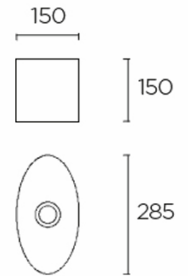

PAN-176-BY

Structure material: Steel
Diffuser material: Fabric shade
Diffuser finish: Sandblasted

PAN-177-14

Structure material: Steel
Diffuser material: Fabric shade
Diffuser finish: White

PAN-177-BY

Structure material: Steel
Diffuser material: Fabric shade
Diffuser finish: Sandblasted

PAN-166-20

Diffuser material: Fabric shade
Diffuser finish: Beige

IP20