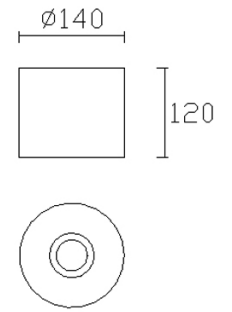

Structure material: Steel
Structure finish: White

Diffuser material: Fabric shade
Diffuser finish: White

IP20

Structure material: Steel
Structure finish: White

Diffuser material: Fabric shade
Diffuser finish: Sandblasted

IP20

Structure material: Steel
Structure finish: White

Diffuser material: Fabric shade
Diffuser finish: White

IP20

Structure material: Steel
Structure finish: White

Diffuser material: Fabric shade
Diffuser finish: Sandblasted

IP20