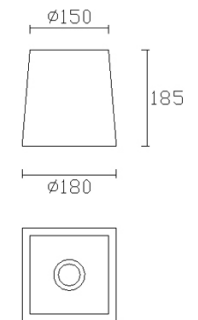

PAN-186-20

Structure material: Steel
Structure finish: White
Diffuser material: Fabric shade
Diffuser finish: Beige

IP20

PAN-179-14

Structure material: Steel
Structure finish: White
Diffuser material: Fabric shade
Diffuser finish: White

IP20

PAN-179-BY

Structure material: Steel
Structure finish: White
Diffuser material: Fabric shade
Diffuser finish: Sandblasted

IP20

PAN-187-20

Structure material: Steel
Structure finish: White
Diffuser material: Fabric shade
Diffuser finish: Beige

IP20