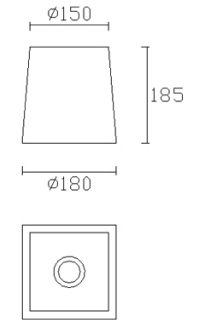

PAN-186-20

Structure material: Steel
Structure finish: White
Diffuser material: Fabric shade
Diffuser finish: Beige

IP20

PAN-179-14

Structure material: Steel
Structure finish: White
Diffuser material: Fabric shade
Diffuser finish: White

IP20

PAN-179-BY

Structure material: Steel
Structure finish: White
Diffuser material: Fabric shade
Diffuser finish: Sandblasted

IP20

PAN-187-20

Structure material: Steel
Structure finish: White
Diffuser material: Fabric shade
Diffuser finish: Beige

IP20