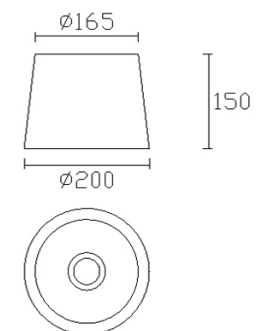

Structure material: Steel
Structure finish: White

Diffuser material: Fabric shade
Diffuser finish: White

IP20

Structure material: Steel
Structure finish: White

Diffuser material: Fabric shade
Diffuser finish: Sandblasted

IP20

Structure material: Steel
Structure finish: White

Diffuser material: Fabric shade
Diffuser finish: White

IP20

Structure material: Steel
Structure finish: White

Diffuser material: Fabric shade
Diffuser finish: Sandblasted

IP20