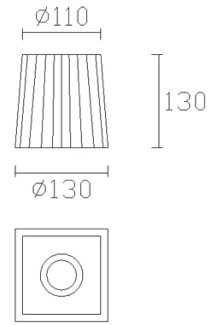

PAN-186-20

Structure material: Steel
Structure finish: White
Diffuser material: Fabric shade
Diffuser finish: Beige

IP20

PAN-179-14

Structure material: Steel
Structure finish: White
Diffuser material: Fabric shade
Diffuser finish: White

IP20

PAN-179-BY

Structure material: Steel
Structure finish: White
Diffuser material: Fabric shade
Diffuser finish: Sandblasted

IP20

PAN-187-20

Structure material: Steel
Structure finish: White
Diffuser material: Fabric shade
Diffuser finish: Beige

IP20