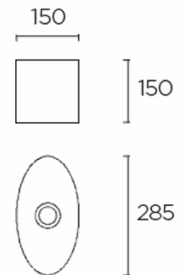

PAN-176-BY

Structure material: Steel
Diffuser material: Fabric shade
Diffuser finish: Sandblasted

PAN-177-14

Structure material: Steel
Diffuser material: Fabric shade
Diffuser finish: White

PAN-177-BY

Structure material: Steel
Diffuser material: Fabric shade
Diffuser finish: Sandblasted

PAN-166-20

Diffuser material: Fabric shade
Diffuser finish: Beige

IP20