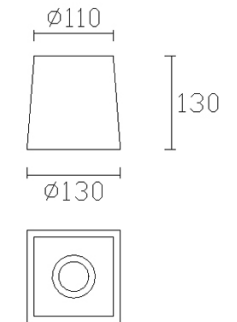

PAN-158-J6

Structure material: Steel
Structure finish: White

Diffuser material: Fabric shade
Diffuser finish: Brown

IP20

PAN-169-14

Structure material: Steel
Structure finish: White

Diffuser material: Fabric shade
Diffuser finish: White

IP20

PAN-178-14

Structure material: Steel
Structure finish: White

Diffuser material: Fabric shade
Diffuser finish: White

IP20

PAN-178-BY

Structure material: Steel
Structure finish: White

Diffuser material: Fabric shade
Diffuser finish: Sandblasted

IP20