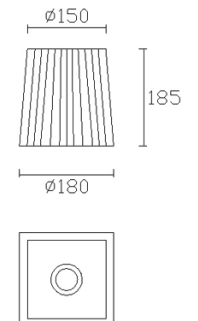

PAN-186-20

Structure material: Steel
Structure finish: White
Diffuser material: Fabric shade
Diffuser finish: Beige

IP20

PAN-179-14

Structure material: Steel
Structure finish: White
Diffuser material: Fabric shade
Diffuser finish: White

IP20

PAN-179-BY

Structure material: Steel
Structure finish: White
Diffuser material: Fabric shade
Diffuser finish: Sandblasted

IP20

PAN-187-20

Structure material: Steel
Structure finish: White
Diffuser material: Fabric shade
Diffuser finish: Beige

IP20