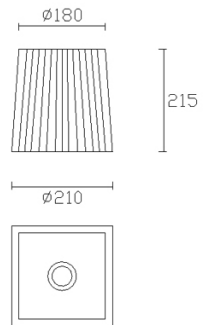

PAN-180-14

Structure material: Steel
Structure finish: White
Diffuser material: Fabric shade
Diffuser finish: White

IP20

PAN-180-BY

Structure material: Steel
Structure finish: White
Diffuser material: Fabric shade
Diffuser finish: Sandblasted

IP20

PAN-188-20

Structure material: Steel
Structure finish: White
Diffuser material: Fabric shade
Diffuser finish: Beige

IP20

PAN-176-14

Structure material: Steel
Diffuser material: Fabric shade
Diffuser finish: White