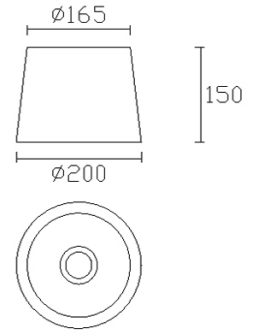

PAN-158-J6

Structure material: Steel
Structure finish: White

Diffuser material: Fabric shade
Diffuser finish: Brown

IP20

PAN-169-14

Structure material: Steel
Structure finish: White

Diffuser material: Fabric shade
Diffuser finish: White

IP20

PAN-178-14

Structure material: Steel
Structure finish: White

Diffuser material: Fabric shade
Diffuser finish: White

IP20

PAN-178-BY

Structure material: Steel
Structure finish: White

Diffuser material: Fabric shade
Diffuser finish: Sandblasted

IP20