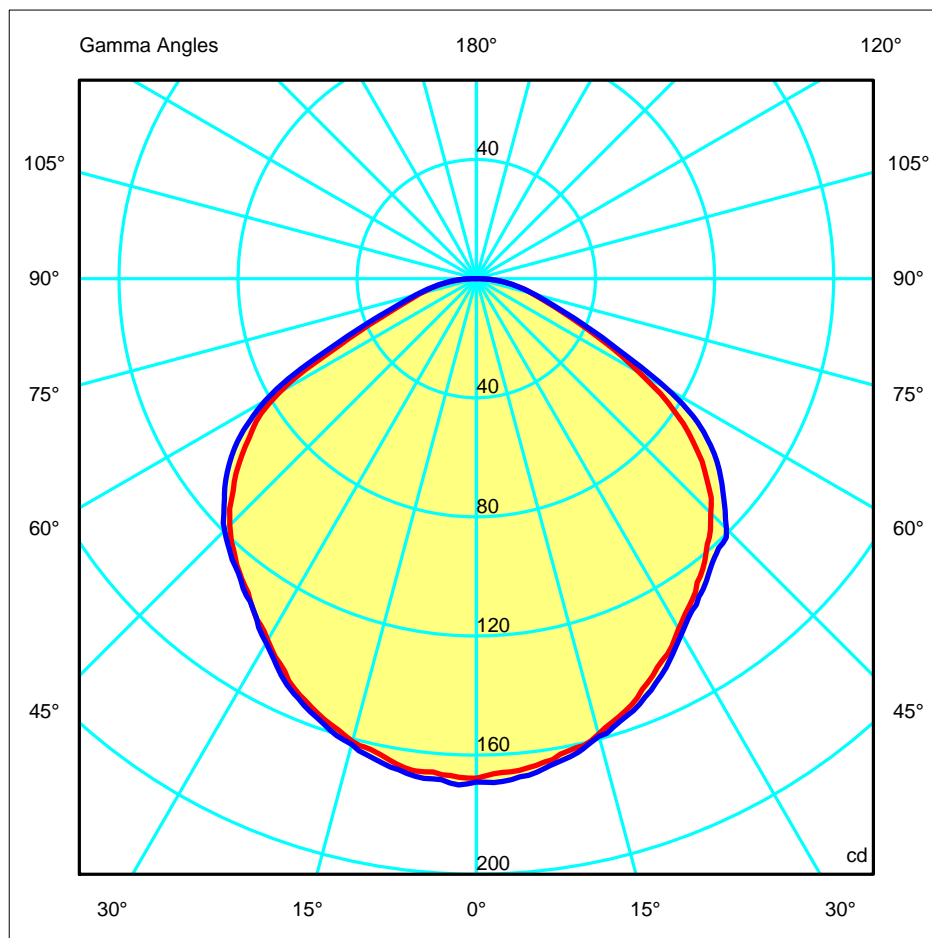

The photograph may not match the reference exactly. Please read the product description to identify the finish.

Download photometric file .ldt /.ies

TECHNICAL CHARACTERISTICS

Type:	Wall fixture
Adjustable $\pm 180^\circ$ on the vertical axis	
Adjustable $\pm 90^\circ$ on the horizontal axis.	
Lampholder:	1 x E27 1 x E27
Power (W):	E27 60 E27 14
Voltage / Frequency:	220-240V/50-60Hz
Warranty (Years):	2
Units per box:	1
Net Weight (Kg):	1.16

MATERIALS / FINISHES

Structure material:	Steel
Structure finish:	White Chrome

Luminaire		Measur.		Lamp	
Code	05-1530	Code	05-1530	Code	INCANDESCENT
Name	DESK LAMP	Name	DESK LAMP	Number	1
Line	Eulumdat	Date	16-11-2013	Position	
Efficiency	64.77%	Coordinate system	CG	Total Flux	710.00 lm
Maximum value	170.12 cd	Position	C=270.00 G=2.00	Asymmetrical	
Rectangular Luminaire	Length	180 mm	Width	180 mm	Height
Rectangular Luminous Area	Length	180 mm	Width	180 mm	Height
Horizontal Luminous Area	0.032400 m2	Emitting area on Plane 180°		0.000000 m2	
Emitting area on Plane 0°	0.000000 m2	Emitting area on Plane 270°		0.000000 m2	
Emitting area on Plane 90°	0.000000 m2	Glare area at 76°		0.007838 m2	
Symmetry Type	Asymmetrical	Maximum Gamma Angle		90	
Measurement Distance	0.00	Measurement Flux		710.00 lm	
Operator		Source voltage			
Temperature	25.00 °C	Source current			
Humidity	60.00 %	Photocell			
Notes					

Luminaire Lamps						
Line	Code	Name	Flux [lm]	Pow. [W]	Q.ty	
Eulumdat	INCANDESCENT	INCANDESCENT - 57.40 W	710.00	57.40	1	
C.I.E.	48 83 97 100 65	D DIN 5040		A30		
F UTE	0.65 E	B NBN		BZ 4		

180mm x 180mm

C Halfplanes

180.0 — 0.0

270.0 — 90.0

ULOR 0.00 %

DLOR 64.77 %

RN 0.00 %

 <p>1</p>	 <p>2</p>	 <p>3</p>	 <p>4</p>
 <p>1</p>	 <p>2</p>	 <p>3</p>	 <p>4</p>
 <p>1</p>	 <p>2</p>	 <p>3</p>	 <p>4</p>