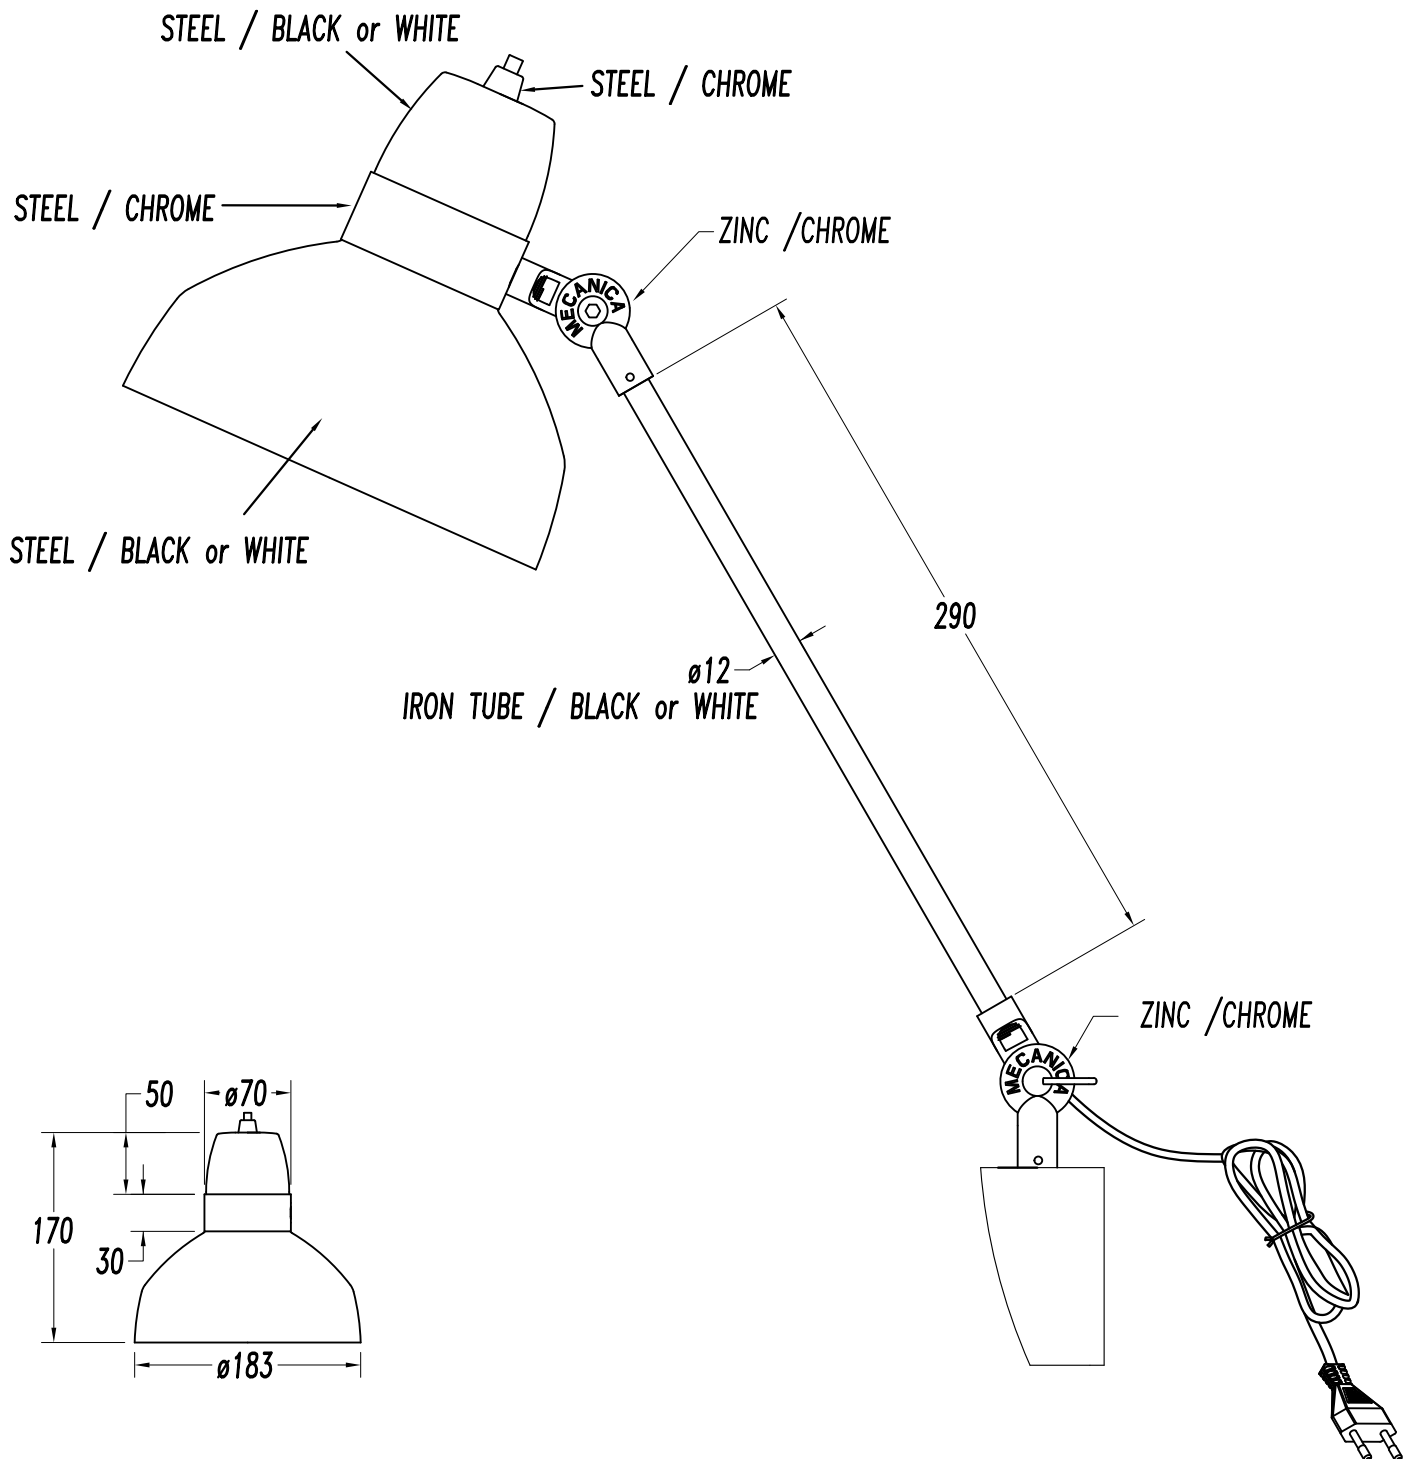

1	2	3	4
1	2	3	4
1	2	3	4