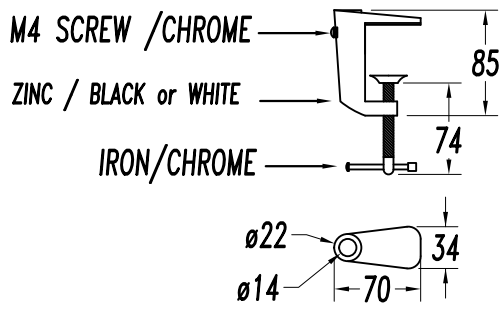

The photograph may not match the reference exactly. Please read the product description to identify the finish.

Download photometric file .ldt /.ies

TECHNICAL CHARACTERISTICS

Type:	Wall fixture
Adjustable $\pm 180^\circ$ on the vertical axis	
Adjustable $\pm 90^\circ$ on the horizontal axis.	
Lampholder:	1 x E27 1 x E27
Power (W):	E27 60 E27 14
Voltage / Frequency:	220-240V/50-60Hz
Warranty (Years):	2
Units per box:	1
Net Weight (Kg):	1.16

MATERIALS / FINISHES

Structure material:	Steel
Structure finish:	White Chrome

Luminaire		Measur.		Lamp	
Code	05-1530	Code	05-1530	Code	INCANDESCENT
Name	DESK LAMP	Name	DESK LAMP	Number	1
Line	Eulumdat	Date	16-11-2013	Position	
Efficiency	64.77%	Coordinate system	CG	Total Flux	710.00 lm
Maximum value	170.12 cd	Position	C=270.00 G=2.00	Asymmetrical	
Rectangular Luminaire	Length	180 mm	Width	180 mm	Height
Rectangular Luminous Area	Length	180 mm	Width	180 mm	Height
Horizontal Luminous Area	0.032400 m2	Emitting area on Plane 180°		0.000000 m2	
Emitting area on Plane 0°	0.000000 m2	Emitting area on Plane 270°		0.000000 m2	
Emitting area on Plane 90°	0.000000 m2	Glare area at 76°		0.007838 m2	
Symmetry Type	Asymmetrical	Maximum Gamma Angle		90	
Measurement Distance	0.00	Measurement Flux		710.00 lm	
Operator		Source voltage			
Temperature	25.00 °C	Source current			
Humidity	60.00 %	Photocell			
Notes					

Luminaire Lamps						
Line	Code	Name	Flux [lm]	Pow. [W]	Q.ty	
Eulumdat	INCANDESCENT	INCANDESCENT - 57.40 W	710.00	57.40	1	
C.I.E.	48 83 97 100 65	D DIN 5040		A30		
F UTE	0.65 E	B NBN		BZ 4		

180mm x 180mm

C Halfplanes

180.0 — 0.0

270.0 — 90.0

ULOR 0.00 %

DLOR 64.77 %

RN 0.00 %

 <p>1</p>	 <p>2</p>	 <p>3</p>	 <p>4</p>
 <p>1</p>	 <p>2</p>	 <p>3</p>	 <p>4</p>
 <p>1</p>	 <p>2</p>	 <p>3</p>	 <p>4</p>