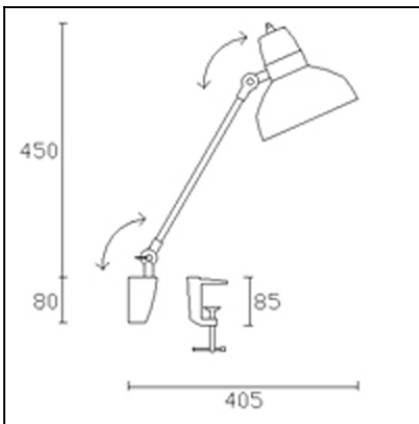

The photograph may not match the reference exactly. Please read the product description to identify the finish.

Download photometric file .ldt /.ies

TECHNICAL CHARACTERISTICS

Type:	Wall fixture
Adjustable $\pm 180^\circ$ on the vertical axis	
Adjustable $\pm 90^\circ$ on the horizontal axis.	
Lampholder:	1 x E27 1 x E27
Power (W):	E27 60 E27 14
Voltage / Frequency:	220-240V/50-60Hz
Warranty (Years):	2
Units per box:	1
Net Weight (Kg):	1.16

MATERIALS / FINISHES

Structure material:	Steel
Structure finish:	White Chrome

Luminaire		Measur.		Lamp	
Code	05-1530	Code	05-1530	Code	INCANDESCENT
Name	DESK LAMP	Name	DESK LAMP	Number	1
Line	Eulumdat	Date	16-11-2013	Position	
Efficiency	64.77%	Coordinate system	CG	Total Flux	710.00 lm
Maximum value	170.12 cd	Position	C=270.00 G=2.00	Asymmetrical	
Rectangular Luminaire	Length	180 mm	Width	180 mm	Height
Rectangular Luminous Area	Length	180 mm	Width	180 mm	Height
Horizontal Luminous Area	0.032400 m2	Emitting area on Plane 180°		0.000000 m2	
Emitting area on Plane 0°	0.000000 m2	Emitting area on Plane 270°		0.000000 m2	
Emitting area on Plane 90°	0.000000 m2	Glare area at 76°		0.007838 m2	
Symmetry Type	Asymmetrical	Maximum Gamma Angle		90	
Measurement Distance	0.00	Measurement Flux		710.00 lm	
Operator		Source voltage			
Temperature	25.00 °C	Source current			
Humidity	60.00 %	Photocell			
Notes					

Luminaire Lamps						
Line	Code	Name	Flux [lm]	Pow. [W]	Q.ty	
Eulumdat	INCANDESCENT	INCANDESCENT - 57.40 W	710.00	57.40	1	
C.I.E.	48 83 97 100 65	D DIN 5040		A30		
F UTE	0.65 E	B NBN		BZ 4		

180mm x 180mm