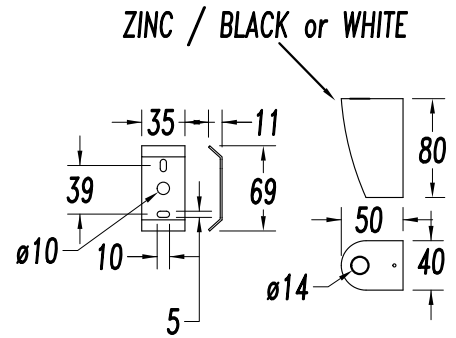

The photograph may not match the reference exactly. Please read the product description to identify the finish.

Download photometric file .ldt /.ies

TECHNICAL CHARACTERISTICS

Type:	Wall fixture
Adjustable $\pm 180^\circ$ on the vertical axis	
Adjustable $\pm 90^\circ$ on the horizontal axis.	
Lampholder:	1 x E27 1 x E27
Power (W):	E27 60 E27 14
Voltage / Frequency:	220-240V/50-60Hz
Warranty (Years):	2
Units per box:	1
Net Weight (Kg):	1.16

MATERIALS / FINISHES

Structure material:	Steel
Structure finish:	White Chrome

Luminaire		Measur.		Lamp	
Code	05-1530	Code	05-1530	Code	INCANDESCENT
Name	DESK LAMP	Name	DESK LAMP	Number	1
Line	Eulumdat	Date	16-11-2013	Position	
Efficiency	64.77%	Coordinate system	CG	Total Flux	710.00 lm
Maximum value	170.12 cd	Position	C=270.00 G=2.00	Asymmetrical	
Rectangular Luminaire	Length	180 mm	Width	180 mm	Height
Rectangular Luminous Area	Length	180 mm	Width	180 mm	Height
Horizontal Luminous Area	0.032400 m2	Emitting area on Plane 180°		0.000000 m2	
Emitting area on Plane 0°	0.000000 m2	Emitting area on Plane 270°		0.000000 m2	
Emitting area on Plane 90°	0.000000 m2	Glare area at 76°		0.007838 m2	
Symmetry Type	Asymmetrical	Maximum Gamma Angle		90	
Measurement Distance	0.00	Measurement Flux		710.00 lm	
Operator		Source voltage			
Temperature	25.00 °C	Source current			
Humidity	60.00 %	Photocell			
Notes					

Luminaire Lamps						
Line	Code	Name	Flux [lm]	Pow. [W]	Q.ty	
Eulumdat	INCANDESCENT	INCANDESCENT - 57.40 W	710.00	57.40	1	
C.I.E.	48 83 97 100 65	D DIN 5040		A30		
F UTE	0.65 E	B NBN		BZ 4		

180mm x 180mm

C Halfplanes

180.0 — 0.0

270.0 — 90.0

ULOR 0.00 %

DLOR 64.77 %

RN 0.00 %

 <p>1</p>	 <p>2</p>	 <p>3</p>	 <p>4</p>
 <p>1</p>	 <p>2</p>	 <p>3</p>	 <p>4</p>
 <p>1</p>	 <p>2</p>	 <p>3</p>	 <p>4</p>