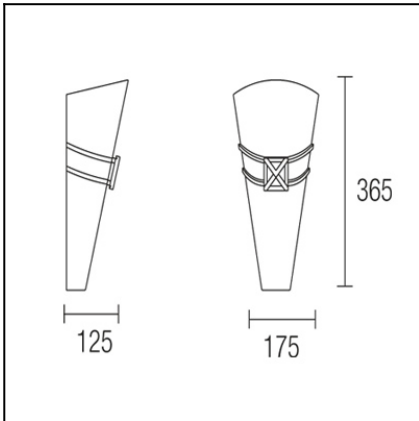

The photograph may not match the reference exactly. Please read the product description to identify the finish.

Download photometric file .ldt /.ies

TECHNICAL CHARACTERISTICS

Type:	Wall fixture
IP Protection degrees:	IP20
Lampholder:	1 x E14
Power (W):	E14 MAX 60W
Total power consumption (W):	60
Voltage / Frequency:	220-240V/50-60Hz
Units per box:	1
Net Weight (Kg):	2.09
EAN:	8435071458474