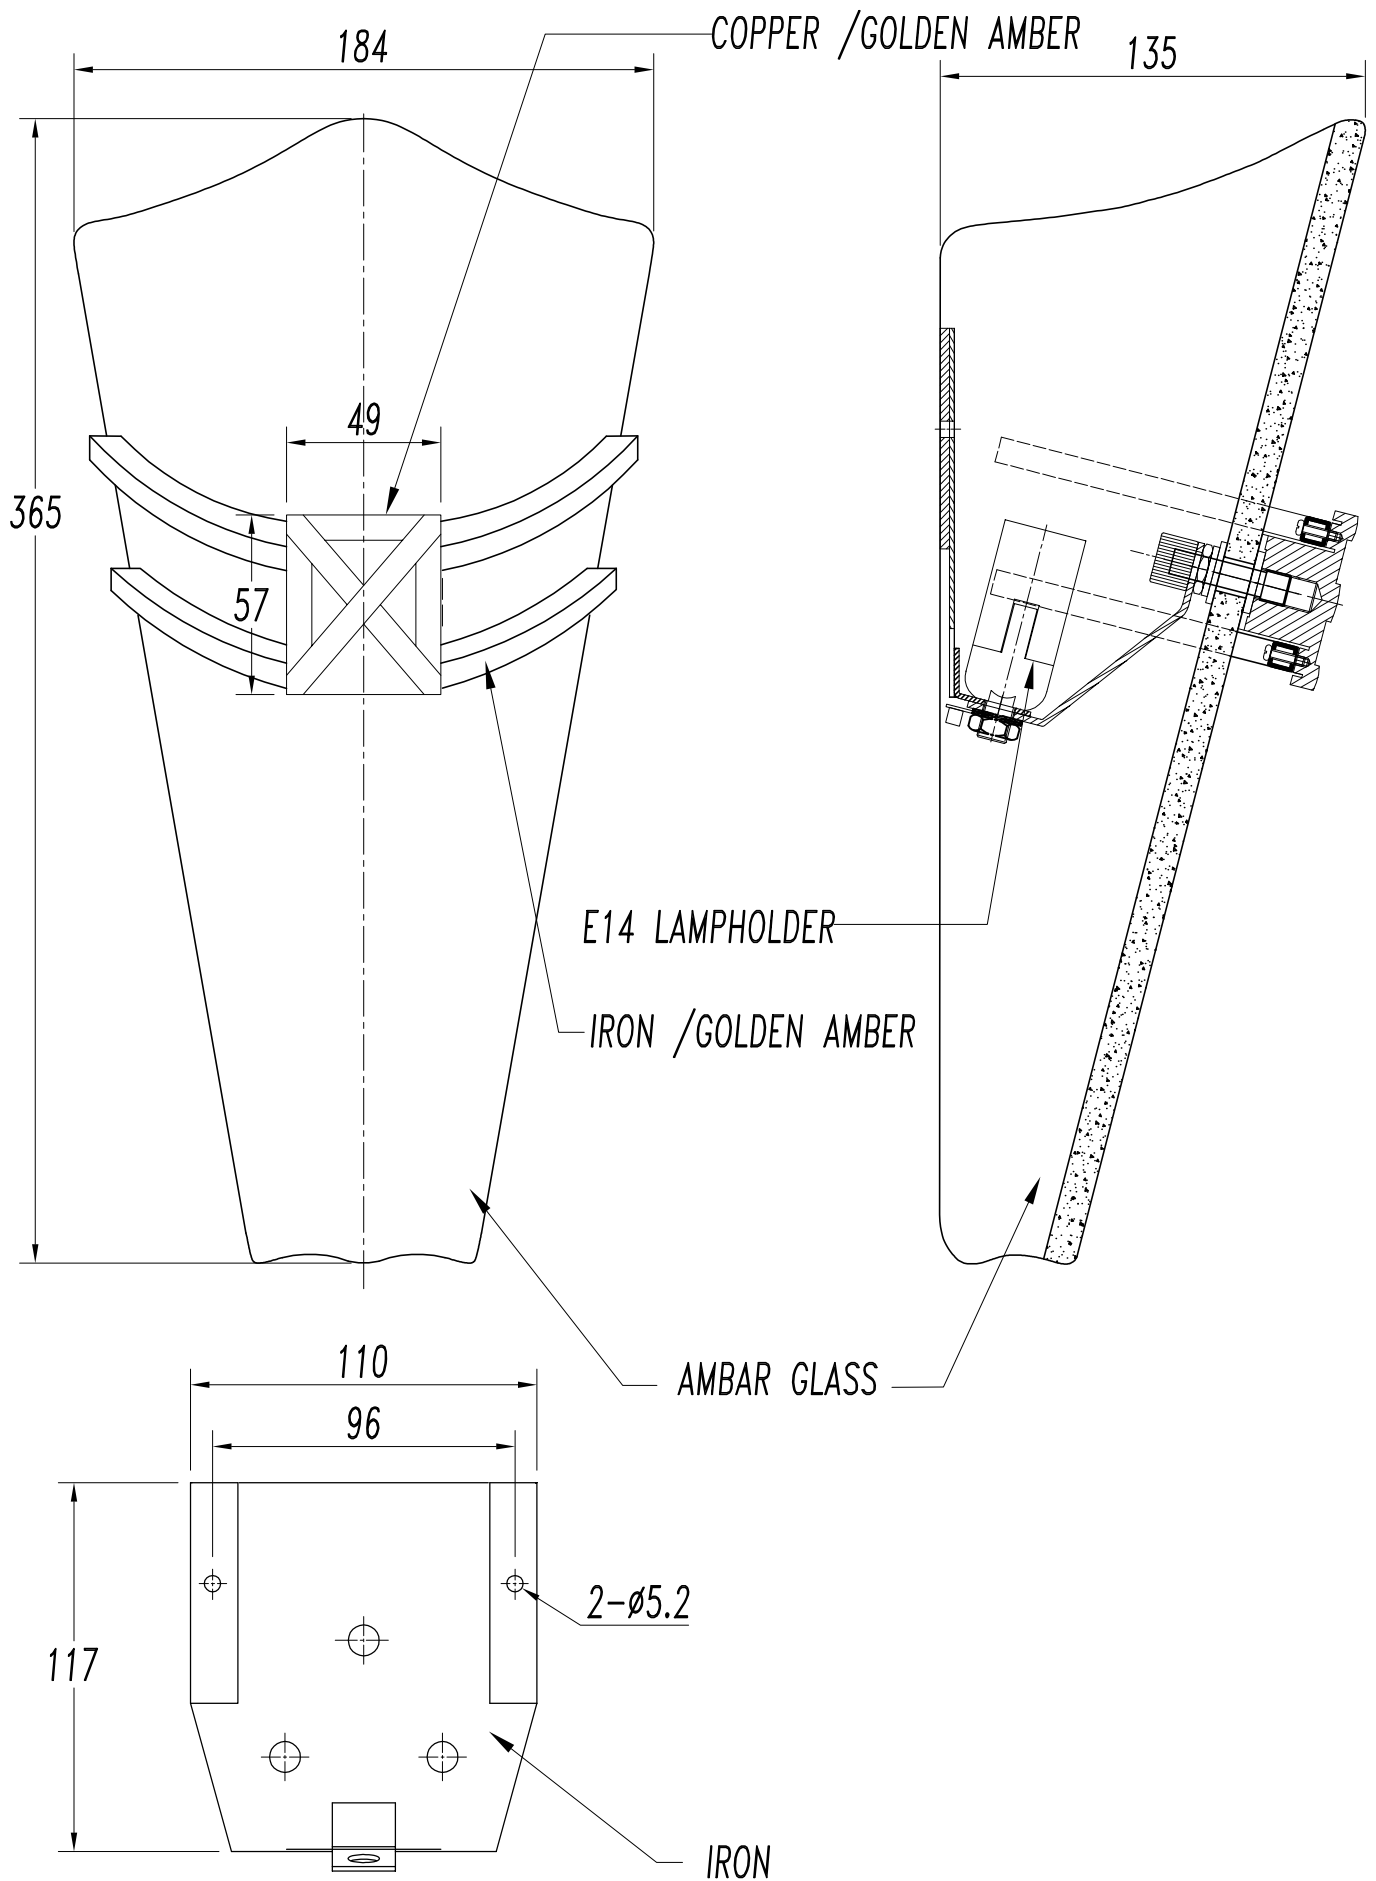

The photograph may not match the reference exactly. Please read the product description to identify the finish.

Download photometric file .ldt /.ies

TECHNICAL CHARACTERISTICS

Type:	Wall fixture
IP Protection degrees:	IP20
Lampholder:	1 x E14
Power (W):	E14 MAX 60W
Total power consumption (W):	60
Voltage / Frequency:	220-240V/50-60Hz
Units per box:	1
Net Weight (Kg):	2.09
EAN:	8435071458474

MATERIALS / FINISHES

Structure material: Steel
Structure finish: Golden amber

Diffuser material: Glass
Diffuser finish: Amber

1

2

3

4