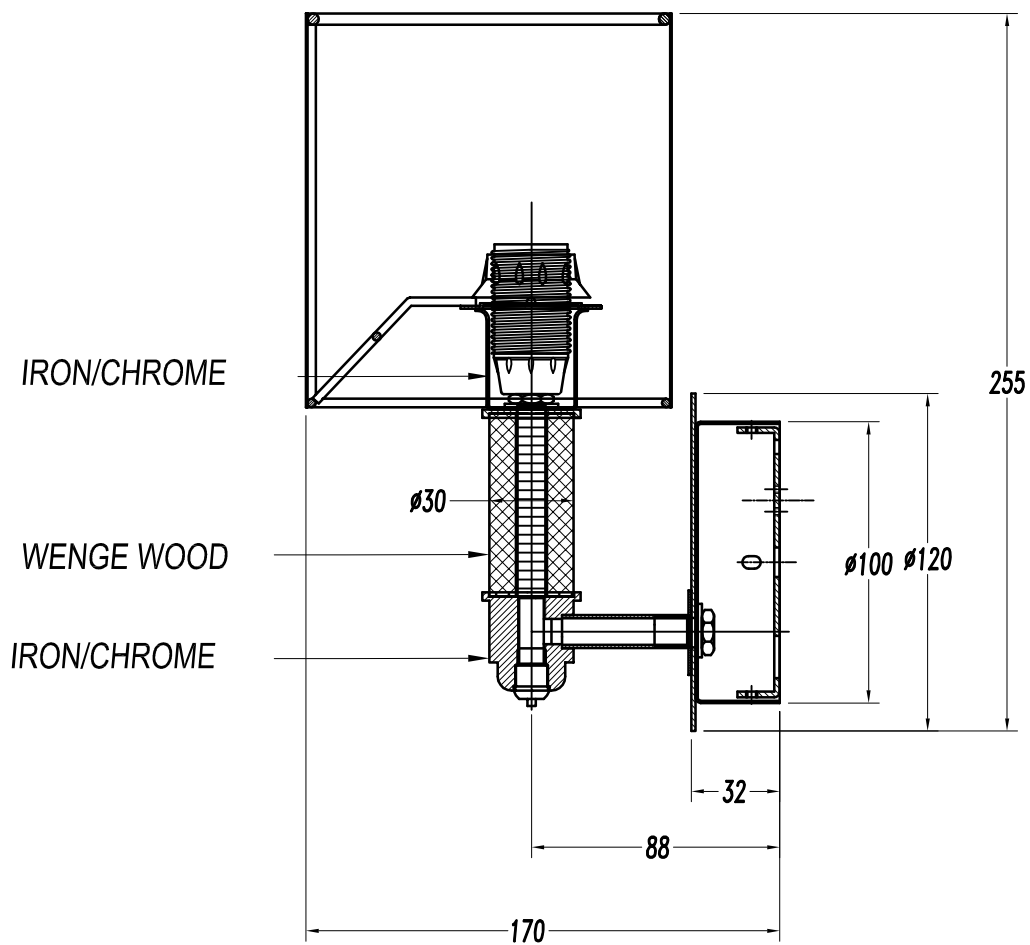

The photograph may not match the reference exactly. Please read the product description to identify the finish.

TECHNICAL CHARACTERISTICS

Type:	Wall fixture
IP Protection degrees:	IP20
Lampholder:	1 x E14
Power (W):	E14 MAX 60W
Voltage / Frequency:	220-240V/50Hz
Units per box:	4
Net Weight (Kg):	0.78
EAN:	8435111040966

MATERIALS / FINISHES

Structure material:	Steel Wenge-colored finish	Diffuser material:	Fabric shade
Structure finish:	Chrome	Diffuser finish:	White

Download photometric file .ldt /.ies

WHITE SHADE

IRON /CHROME

1

2

3

4

5

6