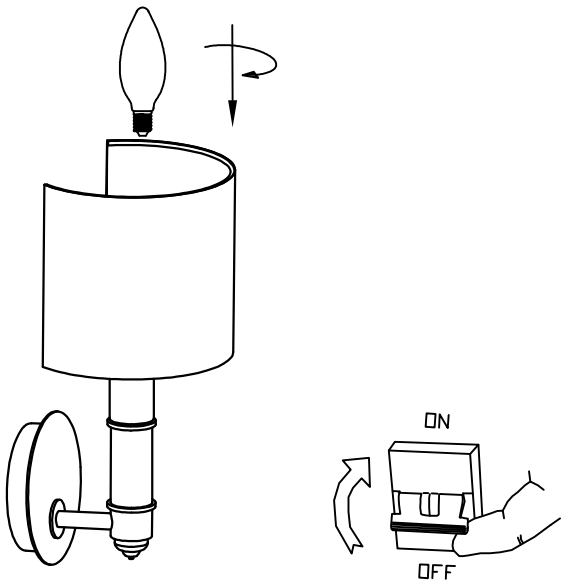

The photograph may not match the reference exactly. Please read the product description to identify the finish.

TECHNICAL CHARACTERISTICS

Type:	Wall fixture
IP Protection degrees:	IP20
Lampholder:	1 x E14
Power (W):	E14 MAX 60W
Voltage / Frequency:	220-240V/50Hz
Units per box:	4
Net Weight (Kg):	0.78
EAN:	8435111040966

MATERIALS / FINISHES

Structure material:	Steel Wenge-colored finish	Diffuser material:	Fabric shade
Structure finish:	Chrome	Diffuser finish:	White

Download photometric file .ldt /.ies

WHITE SHADE

IRON /CHROME

1

2

3

4

5

6