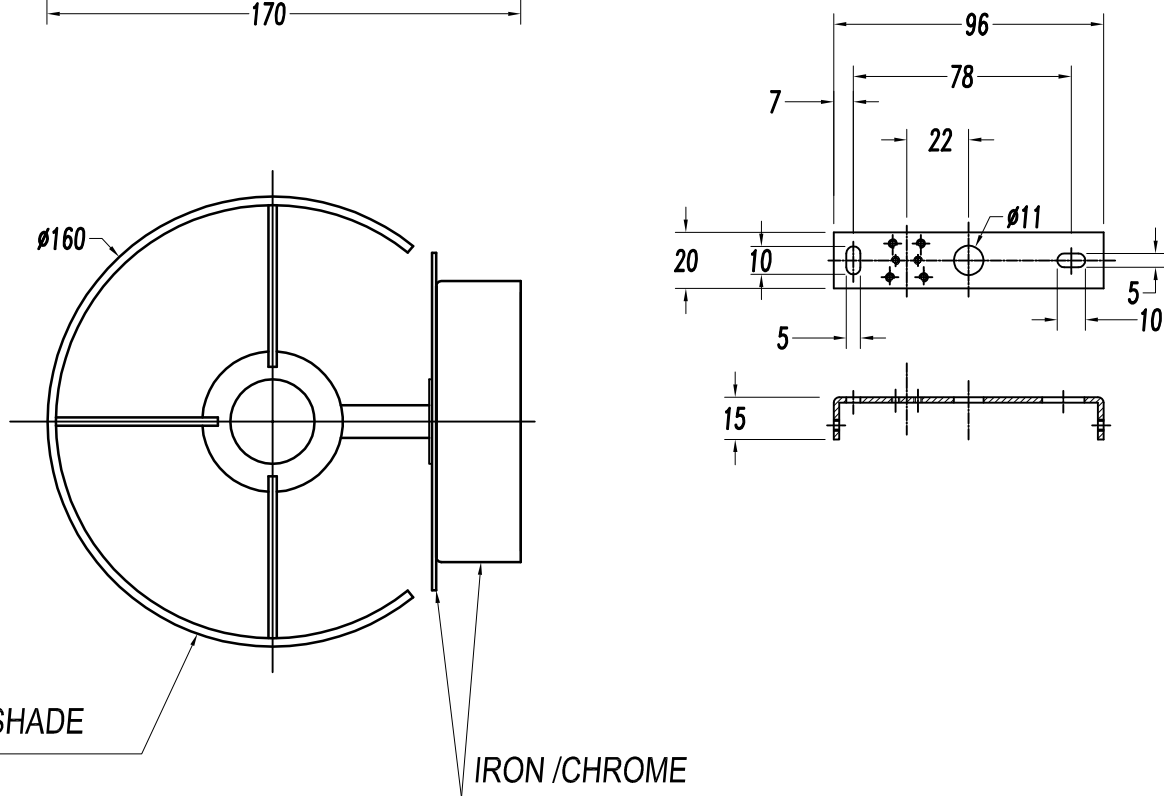

The photograph may not match the reference exactly. Please read the product description to identify the finish.

TECHNICAL CHARACTERISTICS

Type:	Wall fixture
IP Protection degrees:	IP20
Lampholder:	1 x E14
Power (W):	E14 MAX 60W
Voltage / Frequency:	220-240V/50Hz
Units per box:	4
Net Weight (Kg):	0.78
EAN:	8435111040966

MATERIALS / FINISHES

Structure material:	Steel Wenge-colored finish	Diffuser material:	Fabric shade
Structure finish:	Chrome	Diffuser finish:	White

Download photometric file .ldt /.ies

WHITE SHADE

IRON /CHROME