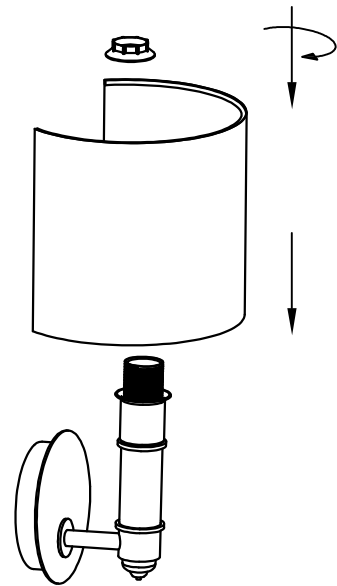

The photograph may not match the reference exactly. Please read the product description to identify the finish.

TECHNICAL CHARACTERISTICS

Type:	Wall fixture
IP Protection degrees:	IP20
Lampholder:	1 x E14
Power (W):	E14 MAX 60W
Voltage / Frequency:	220-240V/50Hz
Units per box:	4
Net Weight (Kg):	0.78
EAN:	8435111040966

MATERIALS / FINISHES

Structure material:	Steel Wenge-colored finish	Diffuser material:	Fabric shade
Structure finish:	Chrome	Diffuser finish:	White

Download photometric file .ldt /.ies

WHITE SHADE

IRON /CHROME

1

2

3

4

5

6