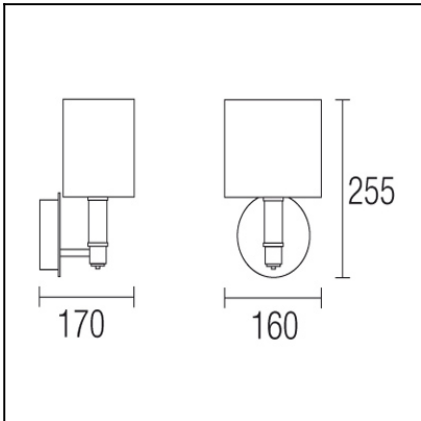

The photograph may not match the reference exactly. Please read the product description to identify the finish.

TECHNICAL CHARACTERISTICS

Type:	Wall fixture
IP Protection degrees:	IP20
Lampholder:	1 x E14
Power (W):	E14 MAX 60W
Voltage / Frequency:	220-240V/50Hz
Units per box:	4
Net Weight (Kg):	0.78
EAN:	8435111040966