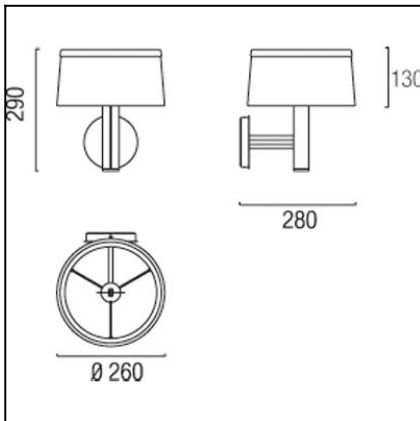

Design by Benedito Design

The photograph may not match the reference exactly. Please read the product description to identify the finish.

TECHNICAL CHARACTERISTICS

| | |
|------------------------------|------------------|
| Type: | Wall fixture |
| IP Protection degrees: | IP20 |
| Lampholder: | 1 x G9 |
| Power (W): | G9 MAX 75W |
| Bulb included: | 1 x G9 60W |
| Total power consumption (W): | 75 |
| Voltage / Frequency: | 220-240V/50-60Hz |
| Warranty (Years): | 2 |
| Units per box: | 1 |
| Net Weight (Kg): | 1.75 |
| EAN: | 8435111045992 |