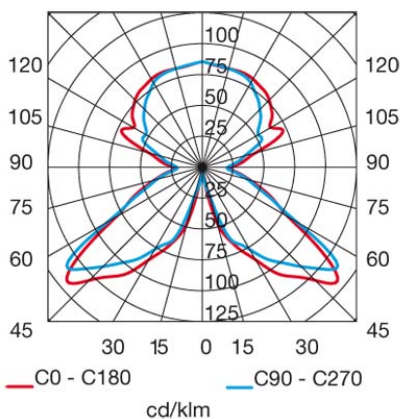

Design by Benedito Design

The photograph may not match the reference exactly. Please read the product description to identify the finish.

TECHNICAL CHARACTERISTICS

| | |
|------------------------------|------------------|
| Type: | Wall fixture |
| IP Protection degrees: | IP20 |
| Lampholder: | 1 x G9 |
| Power (W): | G9 MAX 75W |
| Bulb included: | 1 x G9 60W |
| Total power consumption (W): | 75 |
| Voltage / Frequency: | 220-240V/50-60Hz |
| Warranty (Years): | 2 |
| Units per box: | 1 |
| Net Weight (Kg): | 1.75 |
| EAN: | 8435111045992 |

MATERIALS / FINISHES

| | |
|---|--|
| Structure material: Steel Satin aluminium | Diffuser material: Fabric shade |
| Structure finish: Chrome | Diffuser finish: Black |

Download photometric file .ldt /.ies