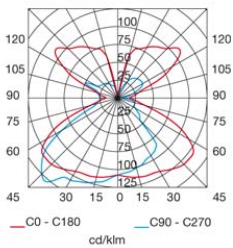

Design by Estudi Ribaudí

The photograph may not match the reference exactly. Please read the product description to identify the finish.

TECHNICAL CHARACTERISTICS

Type:	Wall fixture
IP Protection degrees:	IP20
Lampholder:	1 x E27
Power (W):	E27 MAX 60W
Total power consumption (W):	60
Voltage / Frequency:	220-240V/50-60Hz
Units per box:	4
Net Weight (Kg):	0.76
EAN:	8435111064696

MATERIALS / FINISHES

Structure material:	Steel	Diffuser material:	Fabric shade
Structure finish:	Chrome	Diffuser finish:	White

05-2775-21-14
PL-E27 15W

$\eta = 84,34\%$

Download photometric file .ldt / .ies