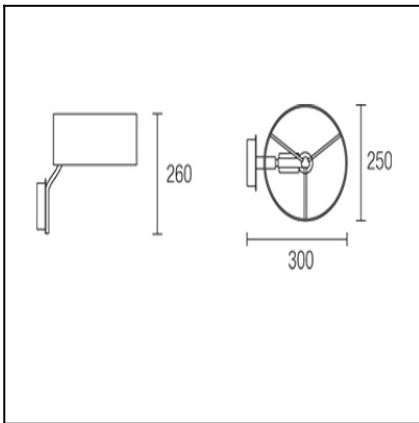

Design by Estudi Ribaudí

The photograph may not match the reference exactly. Please read the product description to identify the finish.

TECHNICAL CHARACTERISTICS

Type:	Wall fixture
IP Protection degrees:	IP20
Lampholder:	1 x E27
Power (W):	E27 MAX 60W
Total power consumption (W):	60
Voltage / Frequency:	220-240V/50-60Hz
Units per box:	4
Net Weight (Kg):	0.76
EAN:	8435111064696

MATERIALS / FINISHES

Structure material:	Steel	Diffuser material:	Fabric shade
Structure finish:	Chrome	Diffuser finish:	White

05-2775-21-14
PL-E27 15W

$\eta = 84,34\%$

Download photometric file .ldt / .ies