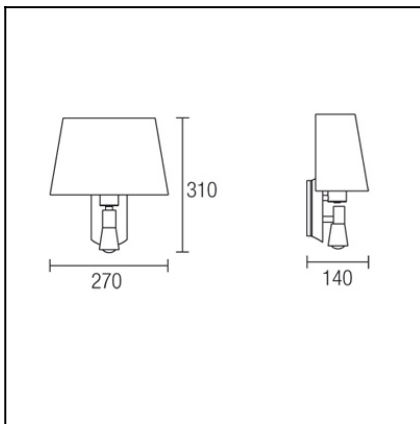

The photograph may not match the reference exactly. Please read the product description to identify the finish.

### TECHNICAL CHARACTERISTICS

Type:	Wall fixture
IP Protection degrees:	IP20
Bulb:	1 x LED Cree. Warm White - 3000K 1 x E27
Power (W):	3 E27 60
Luminous efficacy (Lm/W):	82
CRI:	80
Voltage / Frequency:	220-240V/50-60Hz
Warranty (Years):	2
Option to extend the guarantee:	Yes, 5 years
Units per box:	6
Net Weight (Kg):	0.98
EAN:	8435111066027,00