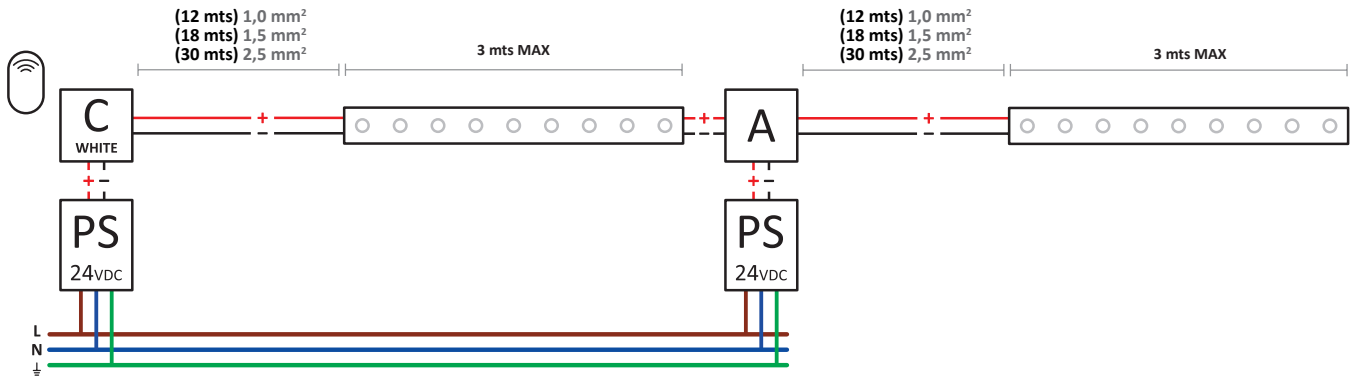

DIMMING WITH REMOTE CONTROL