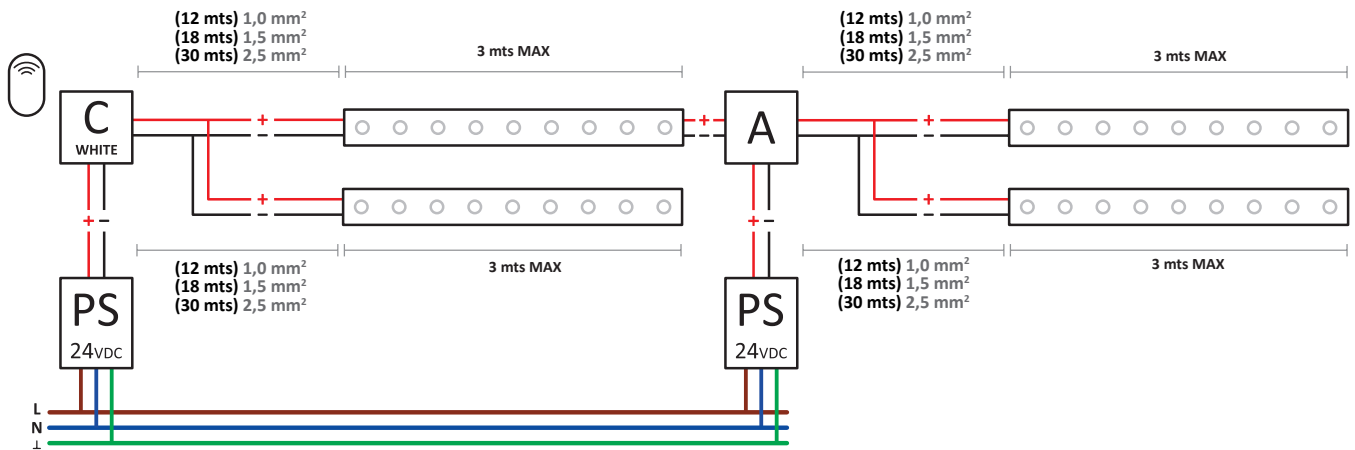

DIMMING WITH REMOTE CONTROL