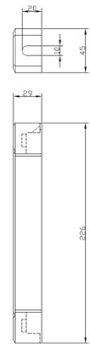

71-3493-00-00

IP20

71-0019-00-00

LED stripe controller with 15 pre-set RGB programmes, 64-colour independent control ring, change of speed for programmes with colour sequence and change of light intensity for monochrome programmes. It incorporates a radio-frequency remote control.

IP20

71-4662-00-00

RGB controller (without remote control)

IP20

71-4663-00-00

RGB controller (without remote control)

IP65