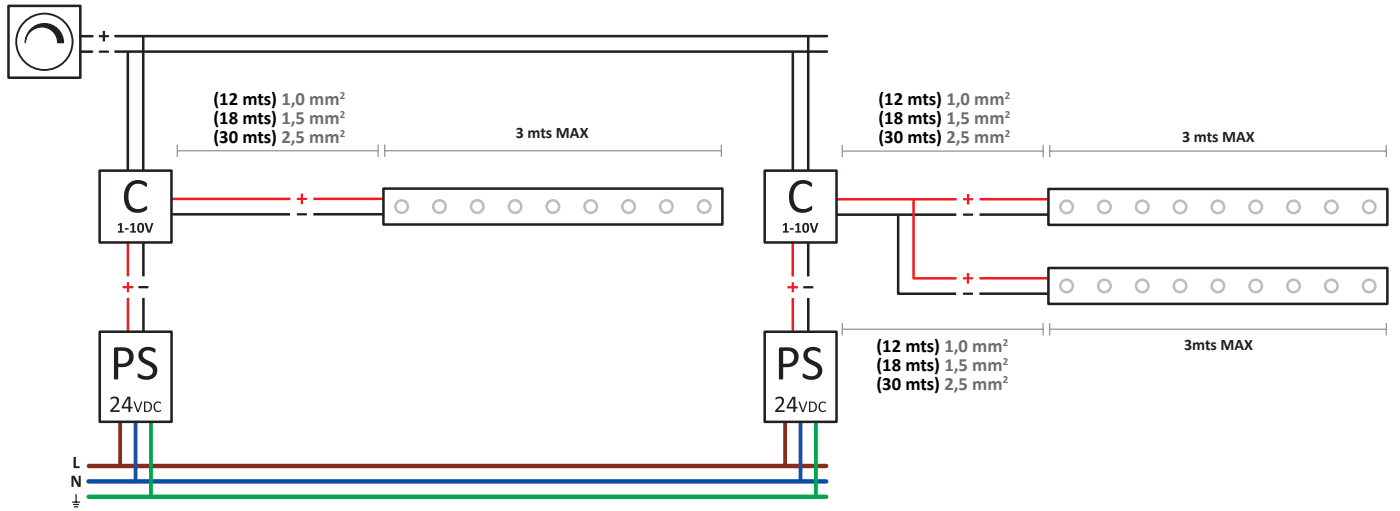

1-10V

DALI

RGB

05-3441-54-H6 (1,0 mt - 36W)

05-3439-54-H6 (0,5 mt - 18W)

RGB CONTROL WITH / WITHOUT REMOTE CONTROL