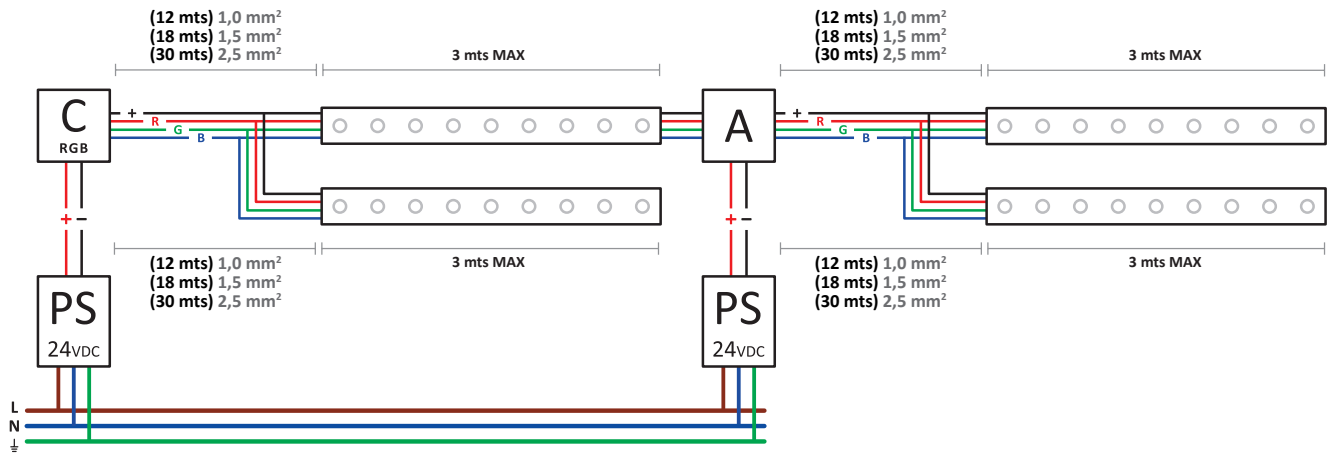

C
1-10V

71-0727-00-00 - 312 W

C
RGB

71-4662-00-00 - 432 W
 71-4663-00-00 - 432 W (IP65)
 71-4666-00-00 - REMOTE (OPTIONAL)

WHITE

05-3440-54-H6 / 05-4668-54-H6 (1,0 mt - 36W)

05-3438-54-H6 / 05-4667-54-H6 (0,5 mt - 18W)

ON / OFF

DIMMING WITH REMOTE CONTROL

1-10V

DALI

RGB

05-3441-54-H6 (1,0 mt - 36W)

05-3439-54-H6 (0,5 mt - 18W)

RGB CONTROL WITH / WITHOUT REMOTE CONTROL