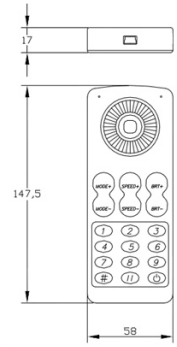

71-4666-00-00

Radio frequency remote control for managing the RGB 71-4662-00-00 and 71-4663-00-00 controllers. It incorporates a touchscreen which allows the user to independently control 64 colours, manage the 16 programmes of the controllers and change speeds and lig

IP20