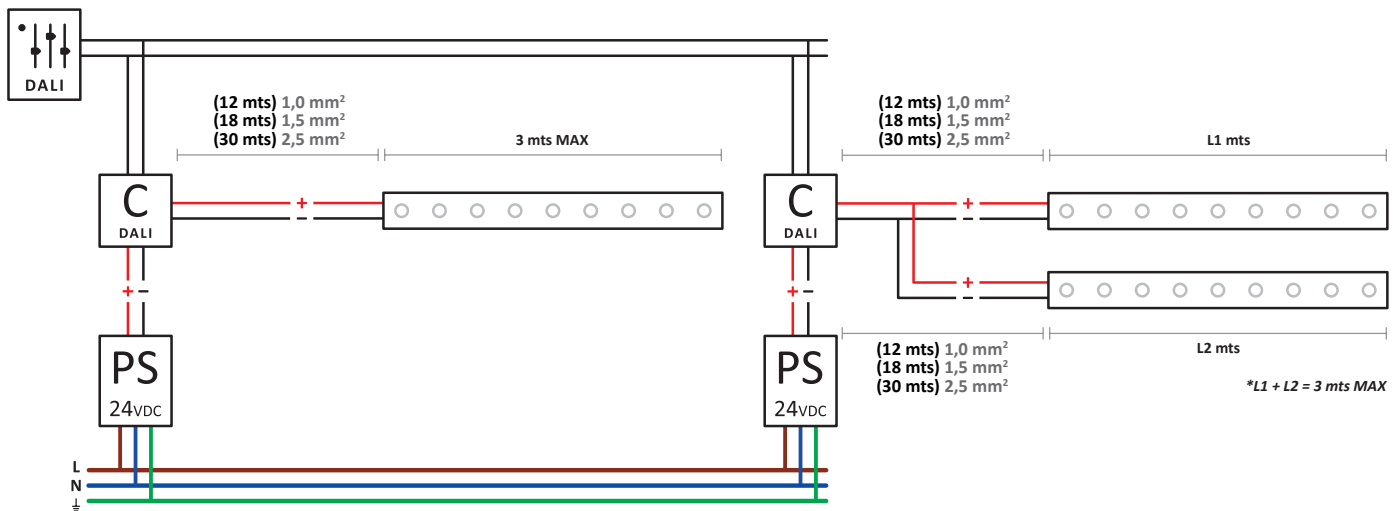

ON / OFF

DIMMING WITH REMOTE CONTROL

1-10V

DALI

RGB

05-3441-54-H6 (1,0 mt - 36W)

05-3439-54-H6 (0,5 mt - 18W)

RGB CONTROL WITH / WITHOUT REMOTE CONTROL