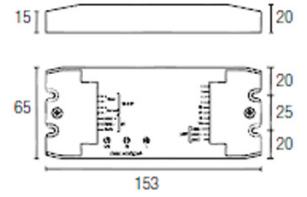

71-3493-00-00