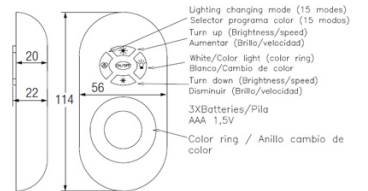

The photograph may not match the reference exactly. Please read the product description to identify the finish.

TECHNICAL CHARACTERISTICS

Type:	Spotlight
Adjustable $\pm 120^\circ$ on the horizontal axis.	
IP Protection degrees:	IP65
IK Protection degrees:	IK05
Bulb:	18 x LED Cree. Led RGB
Power (W):	18
Angle Óptiques:	25°
Voltage / Frequency:	24 VDC
Warranty (Years):	3
Option to extend the guarantee:	Yes, 5 years
Units per box:	9
Net Weight (Kg):	1.23
EAN:	8435111079263,00

Download photometric file .ldt / .ies

71-3493-00-00

IP20

71-0019-00-00

LED stripe controller with 15 pre-set RGB programmes, 64-colour independent control ring, change of speed for programmes with colour sequence and change of light intensity for monochrome programmes. It incorporates a radio-frequency remote control.