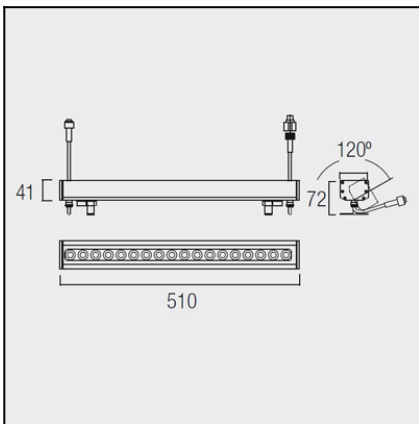

The photograph may not match the reference exactly. Please read the product description to identify the finish.

TECHNICAL CHARACTERISTICS

Type:	Spotlight
Adjustable $\pm 120^\circ$ on the horizontal axis.	
IP Protection degrees:	IP65
IK Protection degrees:	IK05
Bulb:	18 x LED Cree. Led RGB
Power (W):	18
Angle Óptiques:	25°
Voltage / Frequency:	24 VDC
Warranty (Years):	3
Option to extend the guarantee:	Yes, 5 years
Units per box:	9
Net Weight (Kg):	1.23
EAN:	8435111079263,00