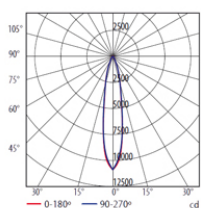

TECHNICAL CHARACTERISTICS

Type:	Spotlight
Adjustable $\pm 120^\circ$ on the horizontal axis.	
IP Protection degrees:	IP65
IK Protection degrees:	IK05
Bulb:	36 x LED Cree. Cold White - 5500K
Power (W):	36
Luminous efficacy (Lm/W):	100
Angle Óptiques:	25°
Voltage / Frequency:	24 VDC
Warranty (Years):	3
Option to extend the guarantee:	Yes, 5 years
Units per box:	9
Net Weight (Kg):	2.19
EAN:	8435111079270,00

LED Cree Blanco neutro / Neutral white - 36w -25°

H (m)	D (m)	Emed (lux)
1	0.33	6645
2	0.65	1661
3	0.98	738
4	1.30	415
5	1.63	266