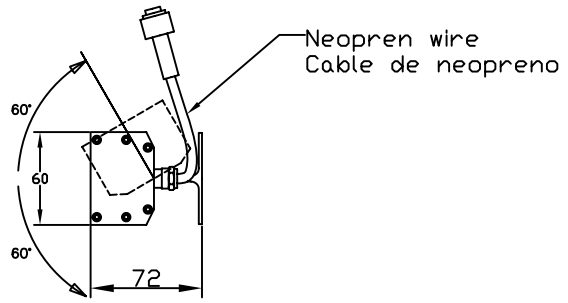

ACCESORIOS
ACCESSORIES