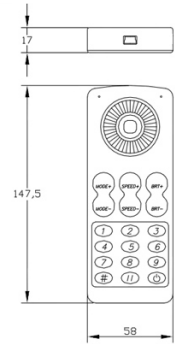

71-4666-00-00

Radio frequency remote control for managing the RGB 71-4662-00-00 and 71-4663-00-00 controllers. It incorporates a touchscreen which allows the user to independently control 64 colours, manage the 16 programmes of the controllers and change speeds and lig

IP20