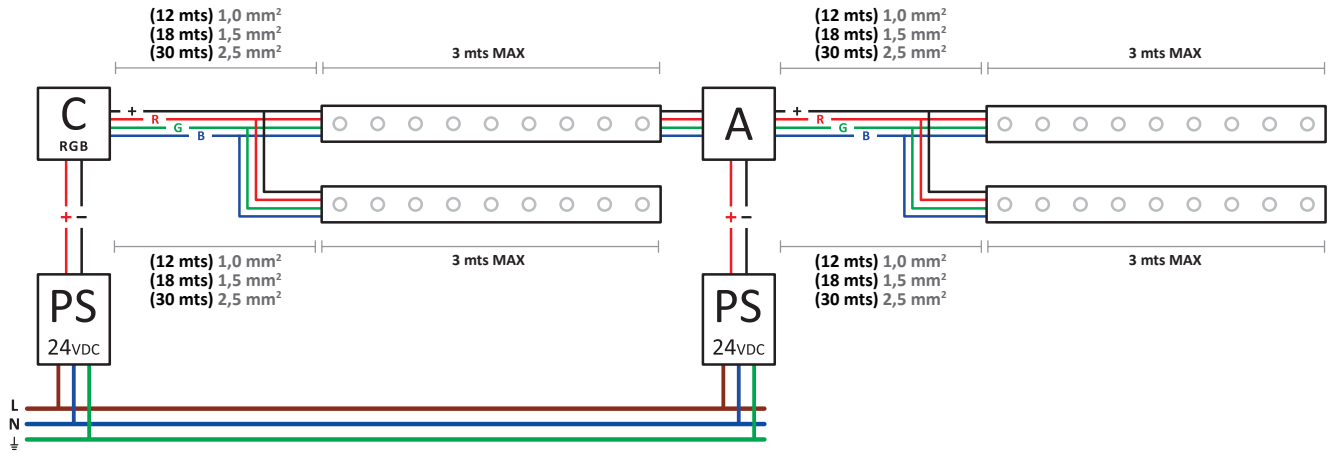

C
1-10V

71-0727-00-00 - 312 W

C
RGB

71-4662-00-00 - 432 W
 71-4663-00-00 - 432 W (IP65)
 71-4666-00-00 - REMOTE (OPTIONAL)

WHITE

05-3440-54-H6 / 05-4668-54-H6 (1,0 mt - 36W)

05-3438-54-H6 / 05-4667-54-H6 (0,5 mt - 18W)

ON / OFF

DIMMING WITH REMOTE CONTROL

1-10V

DALI

RGB

05-3441-54-H6 (1,0 mt - 36W)

05-3439-54-H6 (0,5 mt - 18W)

RGB CONTROL WITH / WITHOUT REMOTE CONTROL