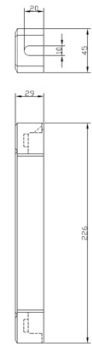

71-3493-00-00

IP20

71-0019-00-00

LED stripe controller with 15 pre-set RGB programmes, 64-colour independent control ring, change of speed for programmes with colour sequence and change of light intensity for monochrome programmes. It incorporates a radio-frequency remote control.

IP20

71-4662-00-00

RGB controller (without remote control)

IP20

71-4663-00-00

RGB controller (without remote control)

IP65