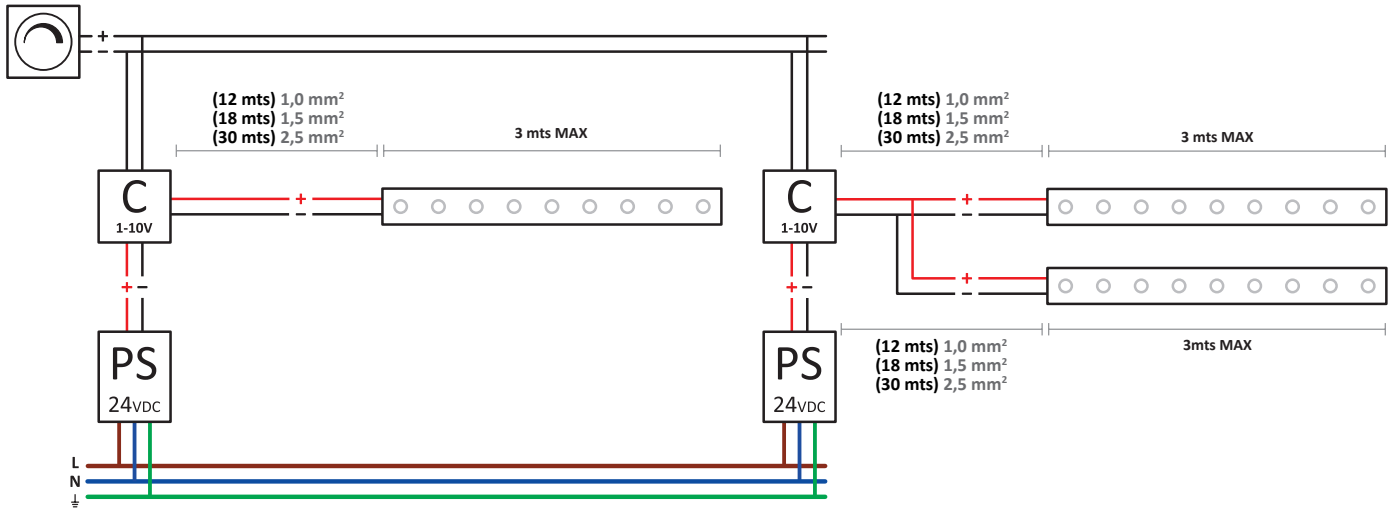

1-10V

DALI

RGB

05-3441-54-H6 (1,0 mt - 36W)

05-3439-54-H6 (0,5 mt - 18W)

RGB CONTROL WITH / WITHOUT REMOTE CONTROL