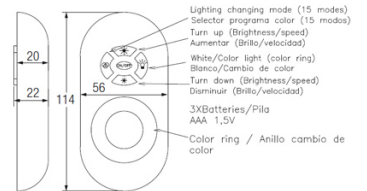

The photograph may not match the reference exactly. Please read the product description to identify the finish.

TECHNICAL CHARACTERISTICS

Type:	Spotlight
Adjustable $\pm 120^\circ$ on the horizontal axis.	
IP Protection degrees:	IP65
IK Protection degrees:	IK05
Bulb:	36 x LED Cree. Led RGB
Power (W):	36
Angle Optiques:	25°
Voltage / Frequency:	24 VDC
Warranty (Years):	3
Option to extend the guarantee:	Yes, 5 years
Units per box:	9
Net Weight (Kg):	2.23
EAN:	8435111079287,00

Download photometric file .ldt / .ies

71-3493-00-00

IP20

71-0019-00-00

LED stripe controller with 15 pre-set RGB programmes, 64-colour independent control ring, change of speed for programmes with colour sequence and change of light intensity for monochrome programmes. It incorporates a radio-frequency remote control.