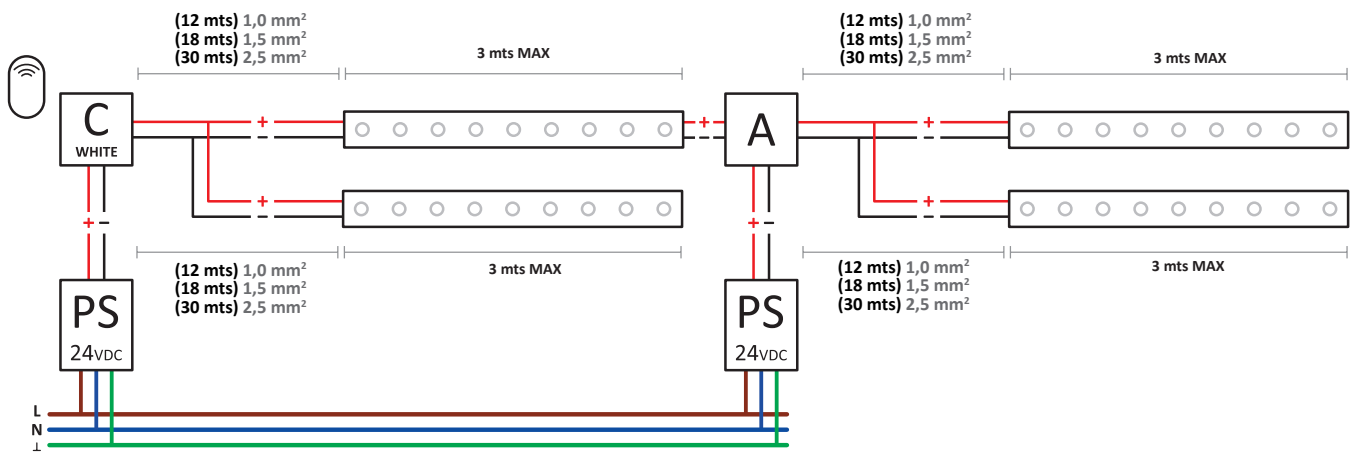

DIMMING WITH REMOTE CONTROL