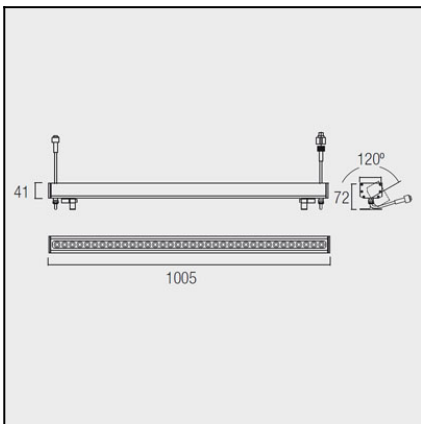

The photograph may not match the reference exactly. Please read the product description to identify the finish.

TECHNICAL CHARACTERISTICS

Type:	Spotlight
Adjustable $\pm 120^\circ$ on the horizontal axis.	
IP Protection degrees:	IP65
IK Protection degrees:	IK05
Bulb:	36 x LED Cree. Led RGB
Power (W):	36
Angle Optiques:	25°
Voltage / Frequency:	24 VDC
Warranty (Years):	3
Option to extend the guarantee:	Yes, 5 years
Units per box:	9
Net Weight (Kg):	2.23
EAN:	8435111079287,00