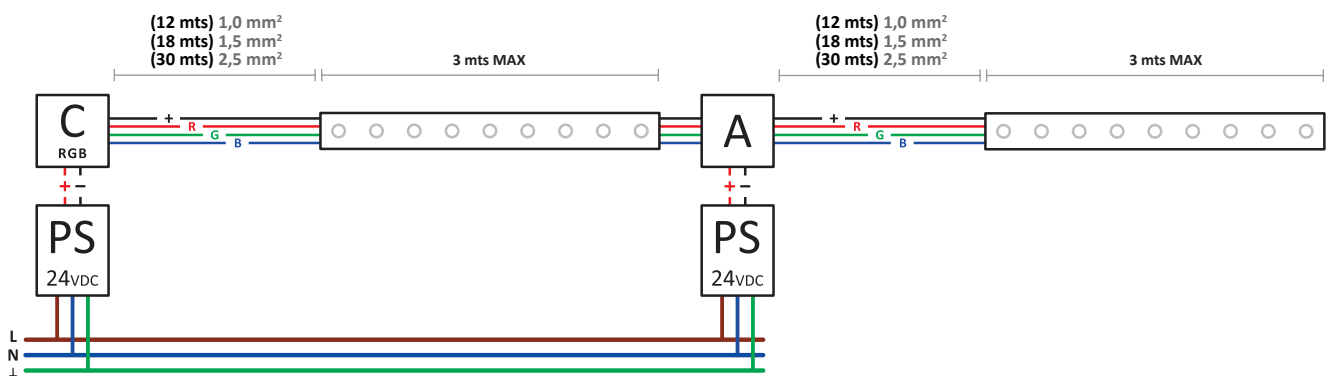

RGB CONTROL WITH / WITHOUT REMOTE CONTROL