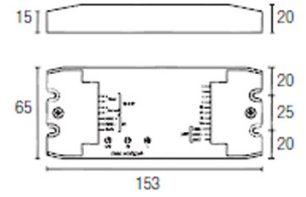

71-3493-00-00