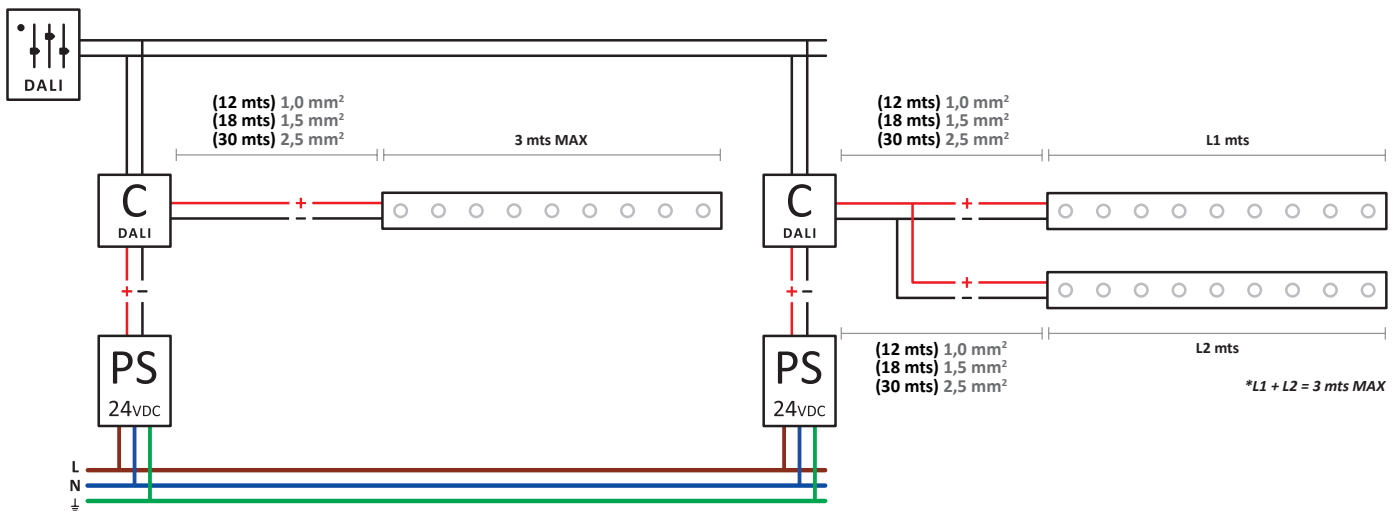

ON / OFF

DIMMING WITH REMOTE CONTROL

1-10V

DALI

RGB

05-3441-54-H6 (1,0 mt - 36W)

05-3439-54-H6 (0,5 mt - 18W)

RGB CONTROL WITH / WITHOUT REMOTE CONTROL