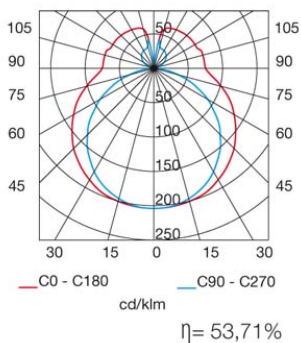

Download photometric file .ldt /.ies