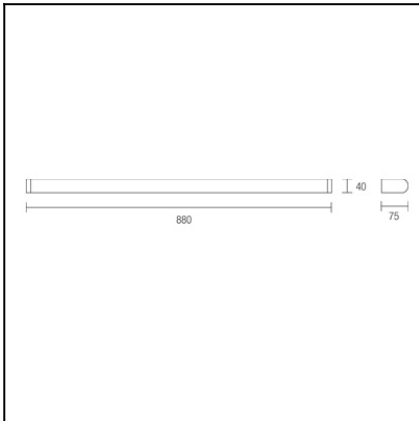

The photograph may not match the reference exactly. Please read the product description to identify the finish.

### TECHNICAL CHARACTERISTICS

Type:	Wall fixture
IP Protection degrees:	IP44
Lampholder:	1 x G5
Power (W):	G5 21W
Bulb included:	1 x G5 21W. Warm white (<3700 K)
Voltage / Frequency:	220-240V/50-60Hz
Units per box:	8
Net Weight (Kg):	1.13
EAN:	8435111079881

880mm x 38mm

Semiplanos C