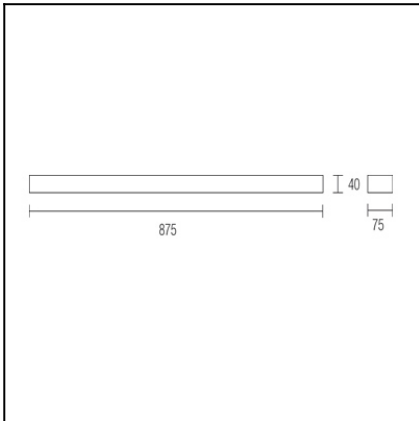

The photograph may not match the reference exactly. Please read the product description to identify the finish.

### TECHNICAL CHARACTERISTICS

|                        |                                  |
|------------------------|----------------------------------|
| Type:                  | Wall fixture                     |
| IP Protection degrees: | IP44                             |
| Lampholder:            | 1 x G5                           |
| Power (W):             | G5 21W                           |
| Bulb included:         | 1 x G5 21W. Warm white (<3700 K) |
| Voltage / Frequency:   | 220-240V/50-60Hz                 |
| Units per box:         | 8                                |
| Net Weight (Kg):       | 1.175                            |
| EAN:                   | 8435111079843                    |