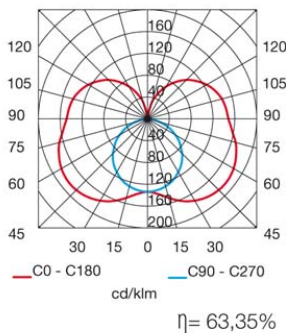

GEAR

Gear included: Yes, electronic