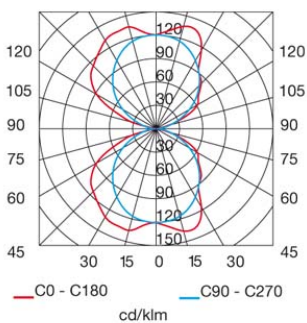

The photograph may not match the reference exactly. Please read the product description to identify the finish.

TECHNICAL CHARACTERISTICS

Type:	Wall fixture
IP Protection degrees:	IP20
Lampholder:	2 x G5. Cold white (> 5000 K)
Power (W):	G5 13W
Bulb included:	2 x G5 13W. Cold white (> 5000 K)
Voltage / Frequency:	220-240V/50-60Hz
Units per box:	2
Net Weight (Kg):	2.15
EAN:	8435111080474

MATERIALS / FINISHES

Structure material: Steel
Structure finish: White

GEAR

Gear included: Yes, electronic

$\eta = 78,61\%$

Download photometric file .ldt / .ies