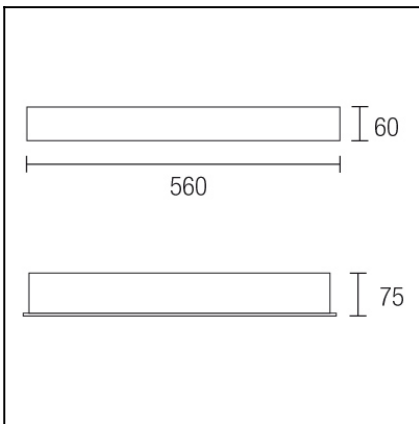

The photograph may not match the reference exactly. Please read the product description to identify the finish.

TECHNICAL CHARACTERISTICS

Type:	Wall fixture
IP Protection degrees:	IP20
Lampholder:	2 x G5. Cold white (> 5000 K)
Power (W):	G5 13W
Bulb included:	2 x G5 13W. Cold white (> 5000 K)
Voltage / Frequency:	220-240V/50-60Hz
Units per box:	2
Net Weight (Kg):	2.15
EAN:	8435111080474

MATERIALS / FINISHES

Structure material: Steel
Structure finish: White

GEAR

Gear included: Yes, electronic

$\eta = 78,61\%$

Download photometric file .ldt / .ies