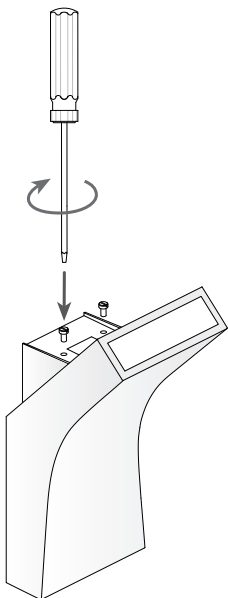

Design by Benedito Design

The photograph may not match the reference exactly. Please read the product description to identify the finish.

Download photometric file .ldt / .ies

TECHNICAL CHARACTERISTICS

Type:	Wall fixture
IP Protection degrees:	IP20
Bulb:	1 x LED Cree. Warm White - 3000K
Power (W):	4,5W a 350mA
Voltage / Frequency:	100-240V/50-60Hz
Warranty (Years):	2
Option to extend the guarantee:	Yes, 5 years
Units per box:	20
Net Weight (Kg):	0.465
EAN:	8435111082362,00

MATERIALS / FINISHES

Structure material: Aluminium Zamak	Diffuser material: Polycarbonate
Structure finish: Ecobright	Diffuser finish: Tinted

GEAR

Multi-voltage electronic gear included (110-240 V / 50-60 Hz)

Luminaria		Ensayo		Lámpara	
Código	05-4395-78-M1	Código	05-4395-78-M1	Código	LAMP 05-4395-78-M1
Nombre	Aplique blanco 1 led	Nombre	Aplique blanco 1 led	Número	1
Familia	- LEDS C4 LEDS	Fecha	18-02-2011	Posición	Universal
Rendimiento	100.00%	Sist. de Coorden.	C-G	Flujo Total	123.02 lm
Valor Máximo	85.05 cd	Posición	C=90.00 G=5.00	Sim. en los planos	270-90

1

2

3

4

5

6

7

8