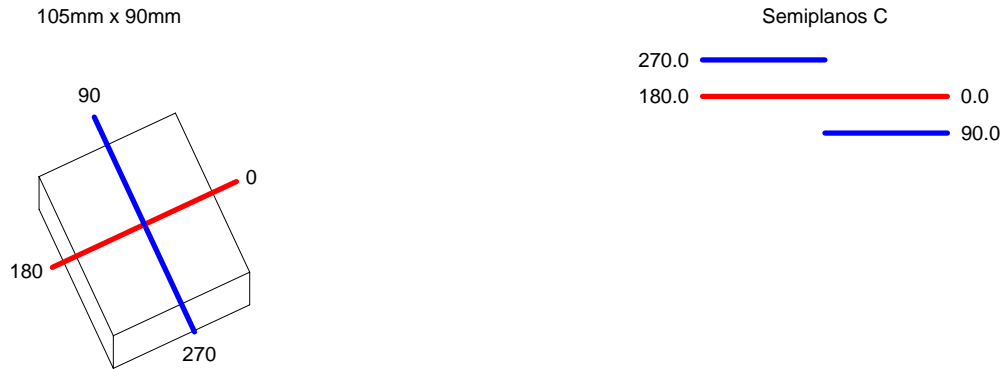

Design by Benedito Design

The photograph may not match the reference exactly. Please read the product description to identify the finish.

Download photometric file .ldt / .ies

TECHNICAL CHARACTERISTICS

Type:	Wall fixture
IP Protection degrees:	IP20
Bulb:	1 x LED Cree. Warm White - 3000K
Power (W):	4,5W a 350mA
Voltage / Frequency:	100-240V/50-60Hz
Warranty (Years):	2
Option to extend the guarantee:	Yes, 5 years
Units per box:	20
Net Weight (Kg):	0.465
EAN:	8435111082362,00

MATERIALS / FINISHES

Structure material: Aluminium Zamak	Diffuser material: Polycarbonate
Structure finish: Ecobright	Diffuser finish: Tinted

GEAR

Multi-voltage electronic gear included (110-240 V / 50-60 Hz)

Luminaria		Ensayo		Lámpara	
Código	05-4395-78-M1	Código	05-4395-78-M1	Código	LAMP 05-4395-78-M1
Nombre	Aplique blanco 1 led	Nombre	Aplique blanco 1 led	Número	1
Familia	- LEDS C4 LEDS	Fecha	18-02-2011	Posición	Universal
Rendimiento	100.00%	Sist. de Coorden.	C-G	Flujo Total	123.02 lm
Valor Máximo	85.05 cd	Posición	C=90.00 G=5.00	Sim. en los planos	270-90