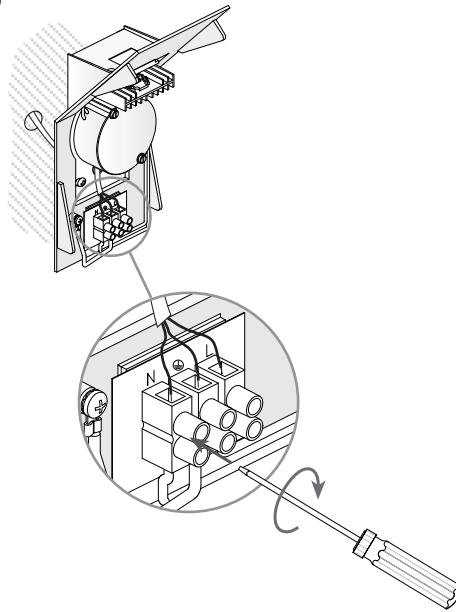

Design by Benedito Design

The photograph may not match the reference exactly. Please read the product description to identify the finish.

Download photometric file .ldt / .ies

TECHNICAL CHARACTERISTICS

Type:	Wall fixture
IP Protection degrees:	IP20
Bulb:	1 x LED Cree. Warm White - 3000K
Power (W):	4,5W a 350mA
Voltage / Frequency:	100-240V/50-60Hz
Warranty (Years):	2
Option to extend the guarantee:	Yes, 5 years
Units per box:	20
Net Weight (Kg):	0.465
EAN:	8435111082362,00

1

2

3

4

5

6

7

8