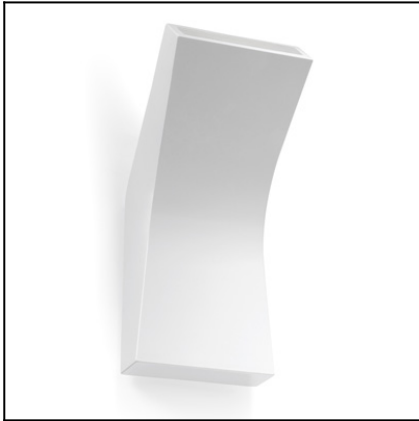

Design by Benedito Design

The photograph may not match the reference exactly. Please read the product description to identify the finish.

Download photometric file .ldt / .ies

TECHNICAL CHARACTERISTICS

Type:	Wall fixture
IP Protection degrees:	IP20
Bulb:	1 x LED Cree. Warm White - 3000K
Power (W):	4,5W a 350mA
Voltage / Frequency:	100-240V/50-60Hz
Warranty (Years):	2
Option to extend the guarantee:	Yes, 5 years
Units per box:	20
Net Weight (Kg):	0.465
EAN:	8435111082362,00

MATERIALS / FINISHES

Structure material: Aluminium Zamak	Diffuser material: Polycarbonate
Structure finish: Ecobright	Diffuser finish: Tinted

GEAR

Multi-voltage electronic gear included (110-240 V / 50-60 Hz)

Luminaria		Ensayo		Lámpara	
Código	05-4395-78-M1	Código	05-4395-78-M1	Código	LAMP 05-4395-78-M1
Nombre	Aplique blanco 1 led	Nombre	Aplique blanco 1 led	Número	1
Familia	- LEDS C4 LEDS	Fecha	18-02-2011	Posición	Universal
Rendimiento	100.00%	Sist. de Coorden.	C-G	Flujo Total	123.02 lm
Valor Máximo	85.05 cd	Posición	C=90.00 G=5.00	Sim. en los planos	270-90