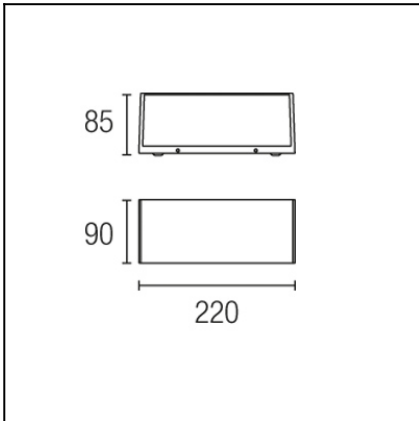

The photograph may not match the reference exactly. Please read the product description to identify the finish.

Download photometric file .ldt /.ies

TECHNICAL CHARACTERISTICS

Type:	Wall fixture
IP Protection degrees:	IP20
Lampholder:	1 x E27
Power (W):	E27 60W
Total power consumption (W):	60
Voltage / Frequency:	220-240V/50-60Hz
Units per box:	6
Net Weight (Kg):	1.055
EAN:	8435111084564