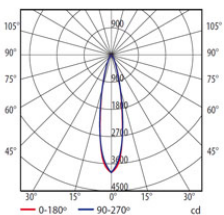

TECHNICAL CHARACTERISTICS

Type:	Spotlight
Adjustable $\pm 120^\circ$ on the horizontal axis.	
IP Protection degrees:	IP65
IK Protection degrees:	IK05
Bulb:	18 x LED Cree. Warm White - 2900K
Power (W):	18
Luminous efficacy (Lm/W):	87,4
Angle Optiques:	25°
Voltage / Frequency:	24 VDC
Warranty (Years):	3
Option to extend the guarantee:	Yes, 5 years
Units per box:	9
Net Weight (Kg):	1.125
EAN:	8435111084946,00

LED Cree Blanco cálido / Warm white - 18w -25°