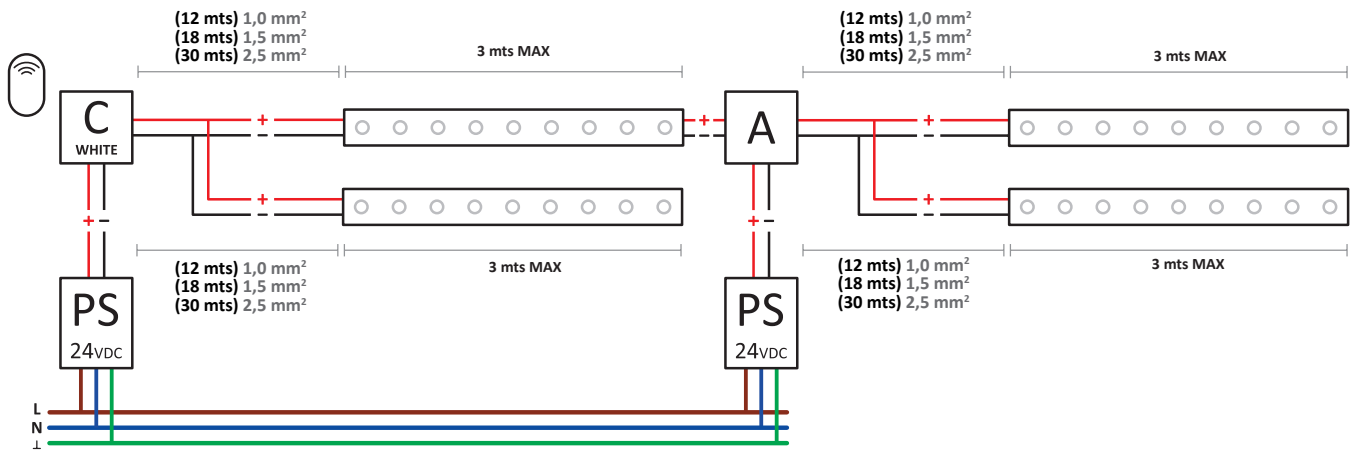

DIMMING WITH REMOTE CONTROL