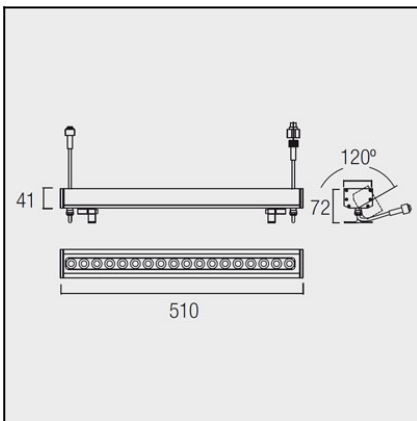

The photograph may not match the reference exactly. Please read the product description to identify the finish.

DESCRIPTION

LED floodlight for indoor and outdoor use with 24VDC power supply. Extruded aluminium body, finish in anodized aluminium with UV protected glass included. Unit produces a 25° beam angle, and has 120° vertical rotation. High protection against solid particle and liquid infiltration, high IK. Includes quick installation IP connections.- 0.5m version in two different temperature colours (warm white and cool white), also RGB including 18 LEDs with 18 W power.- 1 metre version in two temperature colours (warm white and cool white) and also in RGB including 36 LEDs with 36 W power.

TECHNICAL CHARACTERISTICS

Type:	Spotlight
Adjustable $\pm 120^\circ$ on the horizontal axis.	
IP Protection degrees:	IP65
IK Protection degrees:	IK05
Bulb:	18 x LED Cree. Warm White - 2900K
Power (W):	18
Luminous efficacy (Lm/W):	87,4
Angle Optiques:	25°
Voltage / Frequency:	24 VDC
Warranty (Years):	3
Option to extend the guarantee:	Yes, 5 years
Units per box:	9
Net Weight (Kg):	1.125
EAN:	8435111084946,00