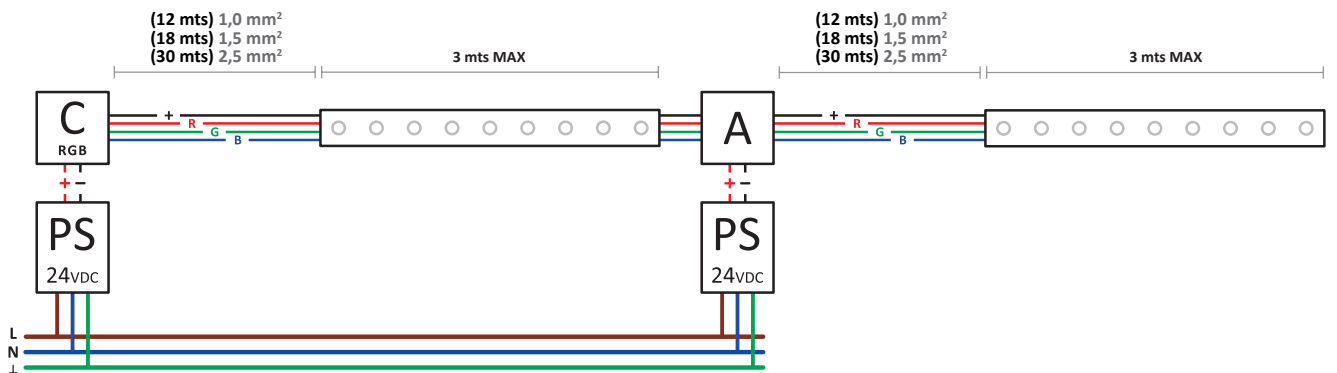

### DIMMING WITH REMOTE CONTROL

**1-10V**

**DALI**

**RGB**

05-3441-54-H6 (1,0 mt - 36W)

05-3439-54-H6 (0,5 mt - 18W)

**RGB CONTROL WITH / WITHOUT REMOTE CONTROL**

DMX