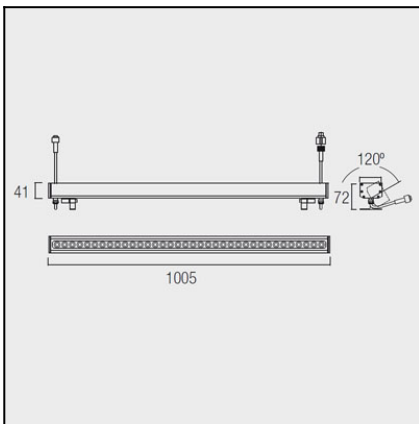

The photograph may not match the reference exactly. Please read the product description to identify the finish.

**TECHNICAL CHARACTERISTICS**

Type:	Spotlight
Adjustable $\pm 120^\circ$ on the horizontal axis.	
IP Protection degrees:	IP65
IK Protection degrees:	IK05
Bulb:	36 x LED Cree. Warm White - 2900K
Power (W):	36
Luminous efficacy (Lm/W):	87,4
Angle Óptiques:	25°
Voltage / Frequency:	24 VDC
Warranty (Years):	3
Option to extend the guarantee:	Yes, 5 years
Units per box:	9
Net Weight (Kg):	2.11
EAN:	8435111084953,00

## WHITE

05-3440-54-H6 / 05-4668-54-H6 (1,0 mt - 36W)

05-3438-54-H6 / 05-4667-54-H6 (0,5 mt - 18W)