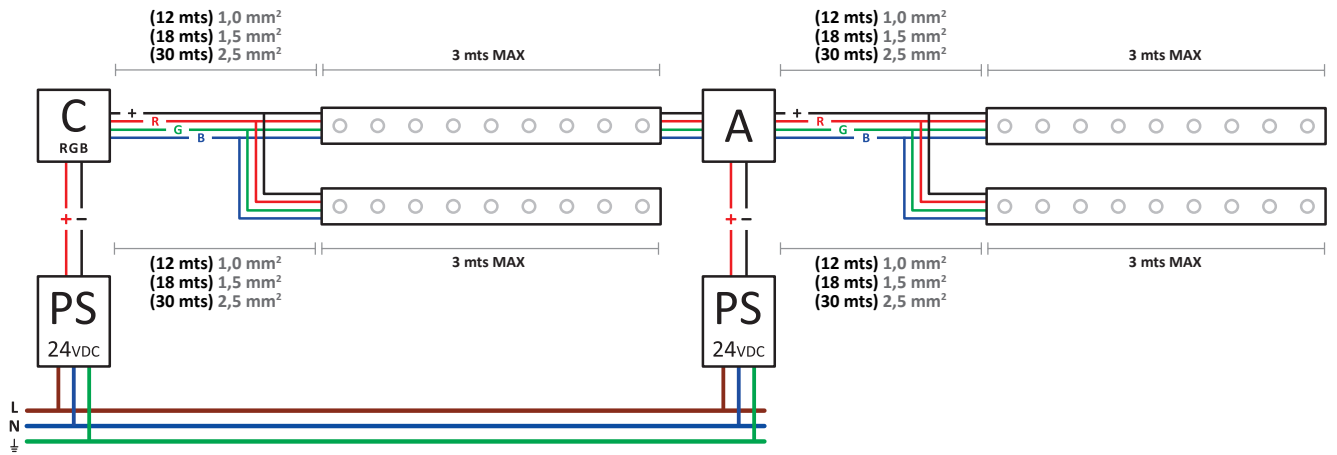

## WHITE

05-3440-54-H6 / 05-4668-54-H6 (1,0 mt - 36W)

05-3438-54-H6 / 05-4667-54-H6 (0,5 mt - 18W)

### DIMMING WITH REMOTE CONTROL

**1-10V**

**DALI**

**RGB**

05-3441-54-H6 (1,0 mt - 36W)

05-3439-54-H6 (0,5 mt - 18W)

**RGB CONTROL WITH / WITHOUT REMOTE CONTROL**

DMX