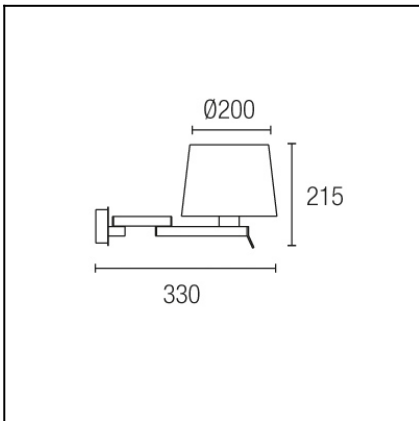

Download photometric file .ldt / .ies

TECHNICAL CHARACTERISTICS

Type:	Wall fixture
Adjustable $\pm 120^\circ$ on the horizontal axis.	
IP Protection degrees:	IP20
Lampholder:	1 x E27
Power (W):	E27 60w
Total power consumption (W):	60
Voltage / Frequency:	220-240V/50-60Hz
Units per box:	8
Net Weight (Kg):	0.59
EAN:	8435111086698

MATERIALS / FINISHES

Structure material: Steel
Structure finish: Old brown