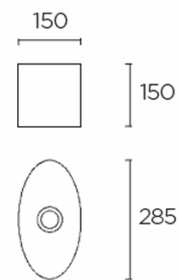

PAN-177-BY

Structure material: Steel

Diffuser material: Fabric shade

Diffuser finish: Sandblasted