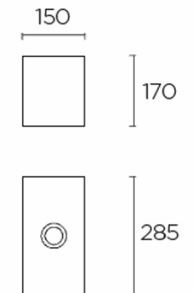

PAN-186-20

Structure material: Steel
Structure finish: White
Diffuser material: Fabric shade
Diffuser finish: Beige

IP20

PAN-176-14

Structure material: Steel
Diffuser material: Fabric shade
Diffuser finish: White

PAN-176-BY

Structure material: Steel
Diffuser material: Fabric shade
Diffuser finish: Sandblasted

PAN-177-14

Structure material: Steel
Diffuser material: Fabric shade
Diffuser finish: White