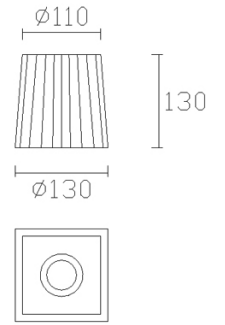

PAN-186-20

Structure material: Steel
Structure finish: White
Diffuser material: Fabric shade
Diffuser finish: Beige

IP20

PAN-176-14

Structure material: Steel
Diffuser material: Fabric shade
Diffuser finish: White

PAN-176-BY

Structure material: Steel
Diffuser material: Fabric shade
Diffuser finish: Sandblasted

PAN-177-14

Structure material: Steel
Diffuser material: Fabric shade
Diffuser finish: White