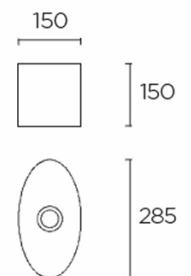

PAN-186-20

Structure material: Steel
Structure finish: White
Diffuser material: Fabric shade
Diffuser finish: Beige

IP20

PAN-176-14

Structure material: Steel
Diffuser material: Fabric shade
Diffuser finish: White

PAN-176-BY

Structure material: Steel
Diffuser material: Fabric shade
Diffuser finish: Sandblasted

PAN-177-14

Structure material: Steel
Diffuser material: Fabric shade
Diffuser finish: White