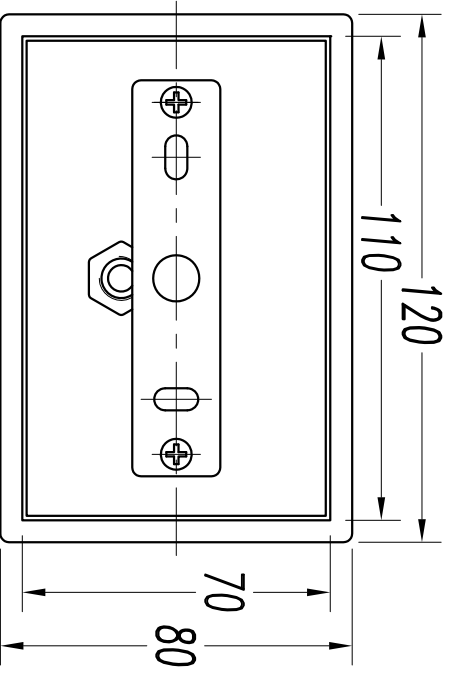

Jun-24-2011