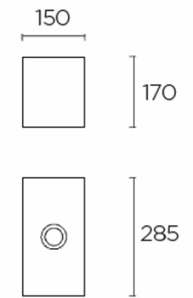

PAN-186-20

Structure material: Steel
Structure finish: White
Diffuser material: Fabric shade
Diffuser finish: Beige

IP20

PAN-176-14

Structure material: Steel
Diffuser material: Fabric shade
Diffuser finish: White

PAN-176-BY

Structure material: Steel
Diffuser material: Fabric shade
Diffuser finish: Sandblasted

PAN-177-14

Structure material: Steel
Diffuser material: Fabric shade
Diffuser finish: White