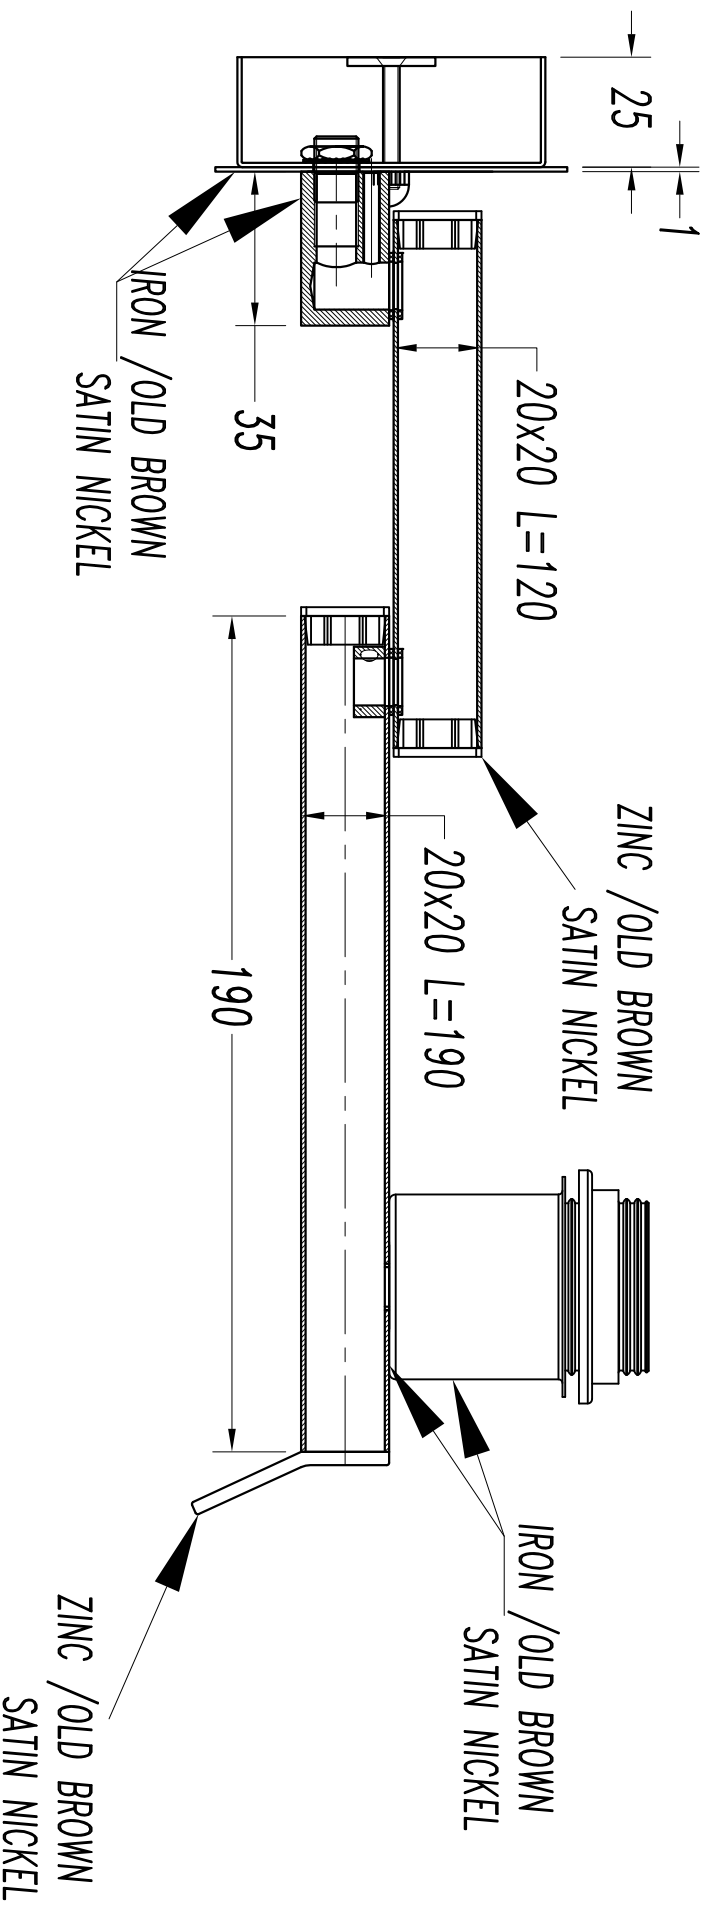

Jun-24-2011