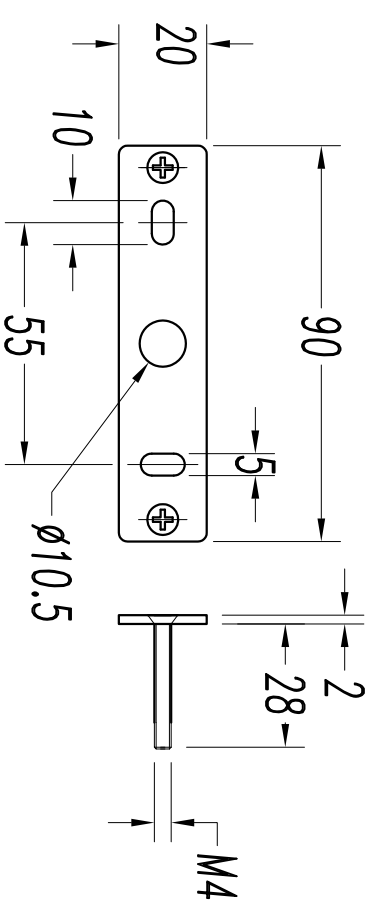

Jun-24-2011