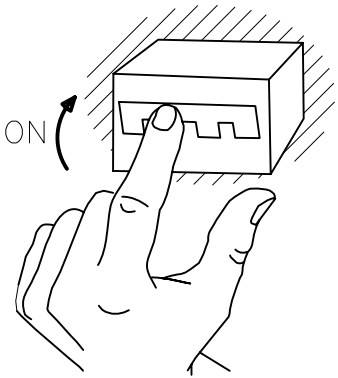

25A

25B

OFF

15"

25C

ON

15"

25D

OFF