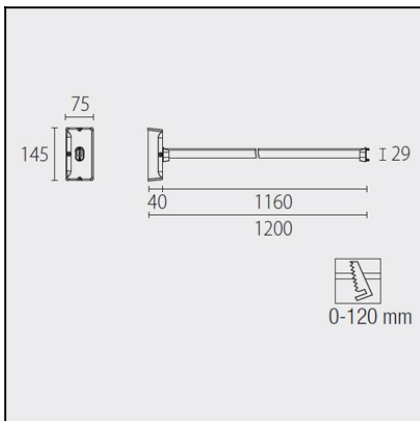

### DESCRIPTION

LED light bar with infrared sensor that lights automatically when it detects the presence of a person. Produced in anodised aluminium and finished in grey (with anti-scratch surface treatment) and PMMA diffuser. Three versions available according to length and wattage: 60cm (2.4W), 90cm (3.6W) and 120cm (4.8W). High visual comfort to prevent glare. Option of including mounting kit for non-standard sizes.

### TECHNICAL CHARACTERISTICS

Type:	Wall fixture
IP Protection degrees:	IP20
Bulb:	0 x LED. Neutral white - 4000K
Power (W):	4,8
Total power consumption (W):	8.2
Voltage / Frequency:	220-240V/50-60Hz
Warranty (Years):	2
Option to extend the guarantee:	Yes, 5 years
Units per box:	1
Net Weight (Kg):	0.44
EAN:	0,00