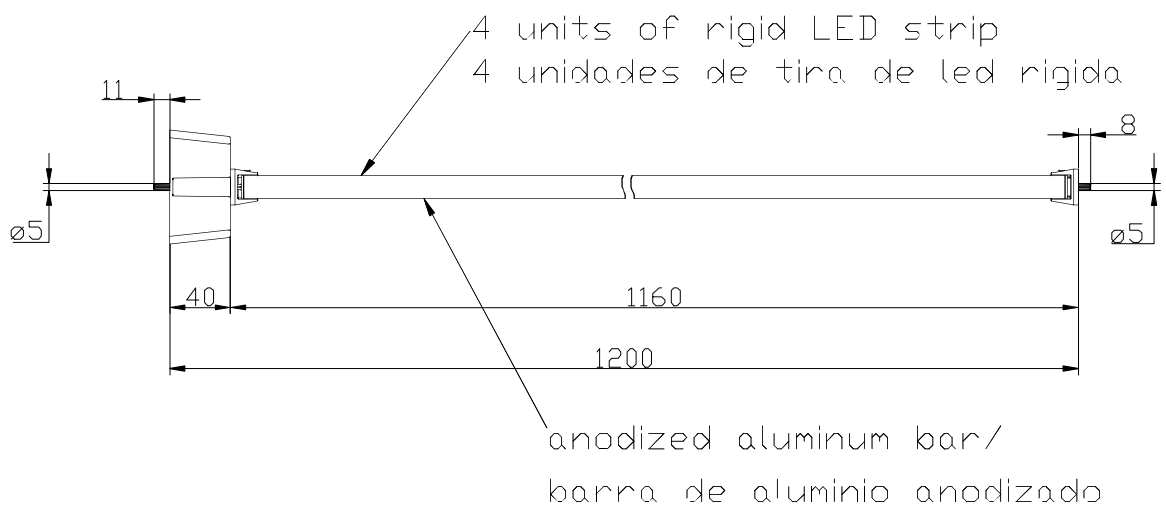

### GEAR

Gear included: Yes, electronic

Download photometric file .ldt /.ies

**71-4655-N3-00**Attachment kit

---

<b>Structure material:</b>	Zamak
<b>Structure finish:</b>	Grey

Aluminium bracket painted grey color RAL-9006  
Soporte de aluminio pintado de color gris RAL-9006