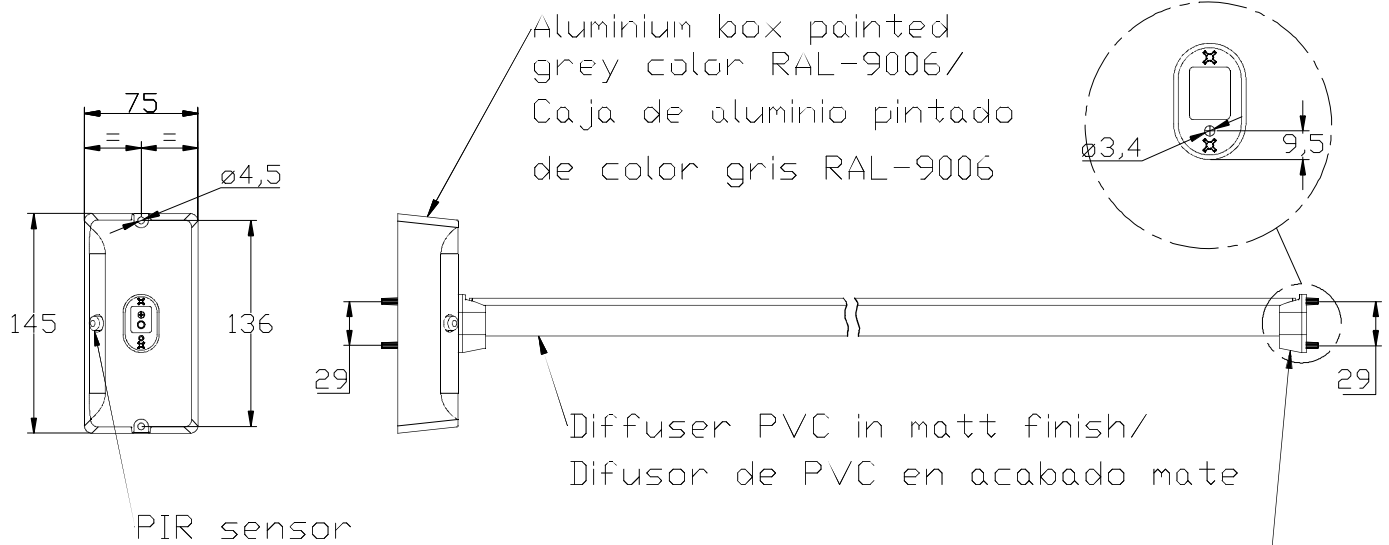

### TECHNICAL CHARACTERISTICS

Type:	Wall fixture
IP Protection degrees:	IP20
Bulb:	0 x LED. Neutral white - 4000K
Power (W):	4,8
Total power consumption (W):	8.2
Voltage / Frequency:	220-240V/50-60Hz
Warranty (Years):	2
Option to extend the guarantee:	Yes, 5 years
Units per box:	1
Net Weight (Kg):	0.44
EAN:	0,00

### GEAR

Gear included: Yes, electronic

Download photometric file .ldt /.ies

**71-4655-N3-00**Attachment kit

---

<b>Structure material:</b>	Zamak
<b>Structure finish:</b>	Grey

Aluminium bracket painted grey color RAL-9006  
Soporte de aluminio pintado de color gris RAL-9006