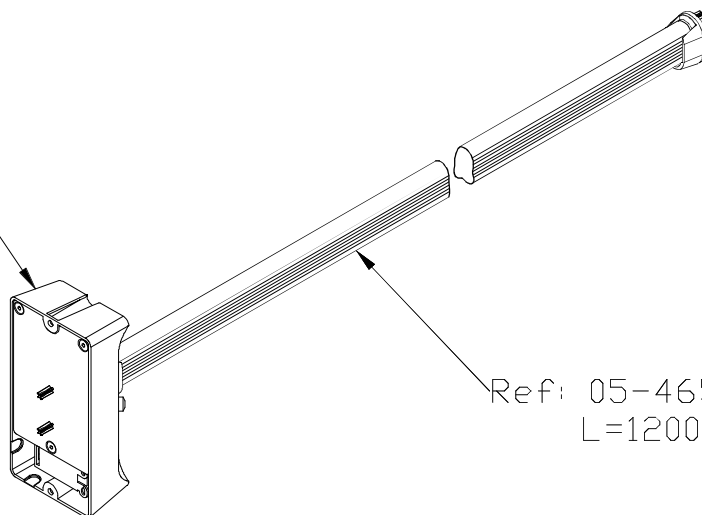

Ref: 05-0795-N3-00