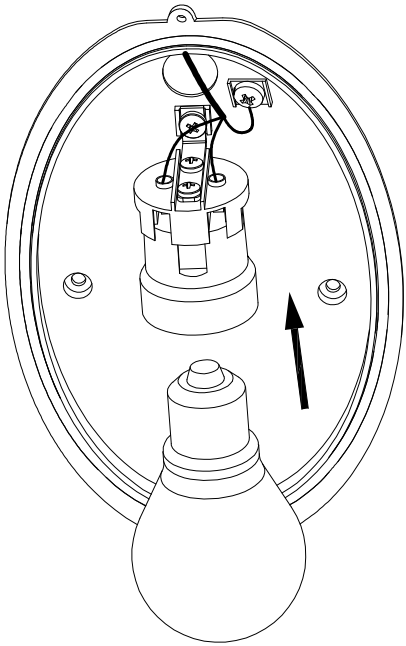

LED S-C4

OUTDOOR

05-8729

1

2

3

4