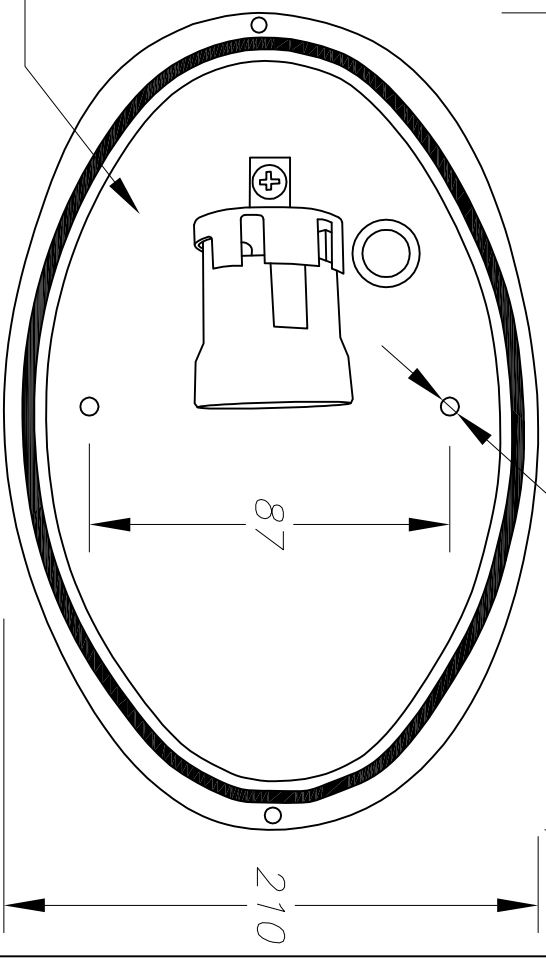

### TECHNICAL CHARACTERISTICS

Type:	Wall fixture
IP Protection degrees:	IP44
Lampholder:	1 x E27
Power (W):	E27 MAX 100W
Total power consumption (W):	100
Voltage / Frequency:	230V/50-60Hz
Warranty (Years):	2
Units per box:	6
Net Weight (Kg):	1.355
EAN:	8435071401371,00

ALUMINI INJECTAT /  
INJECTED ALUMINIUM

ALUMINI INJECTAT /  
INJECTED ALUMINIUM

320

2xØ5

87

210

LED S-C4

OUTDOOR