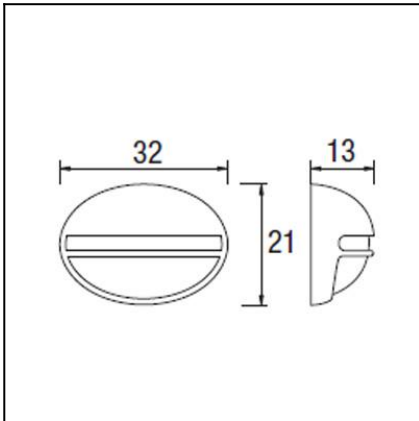

The photograph may not match the reference exactly. Please read the product description to identify the finish.

Download photometric file .ldt /.ies

### TECHNICAL CHARACTERISTICS

Type:	Wall fixture
IP Protection degrees:	IP44
Lampholder:	1 x E27
Power (W):	E27 MAX 100W
Total power consumption (W):	100
Voltage / Frequency:	230V/50-60Hz
Warranty (Years):	2
Units per box:	6
Net Weight (Kg):	1.355
EAN:	8435071401371,00