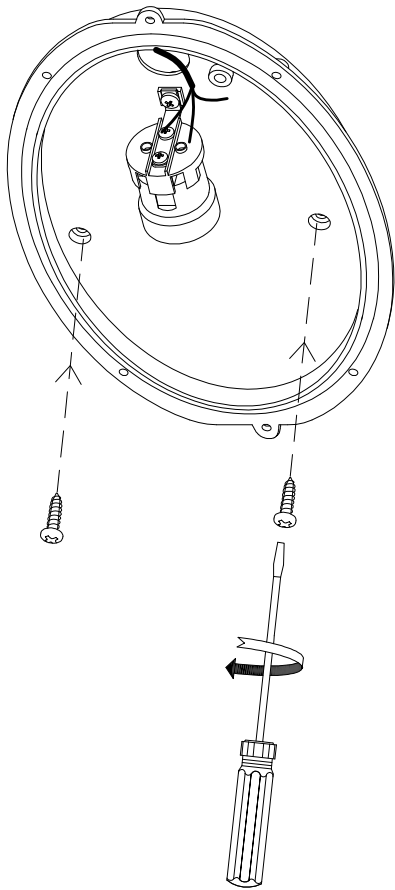

LED S-C4

OUTDOOR

05-8729

1