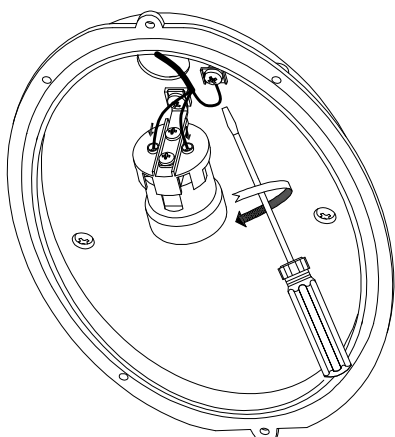

LED S-C4

OUTDOOR

05-8729

1

2

3

4