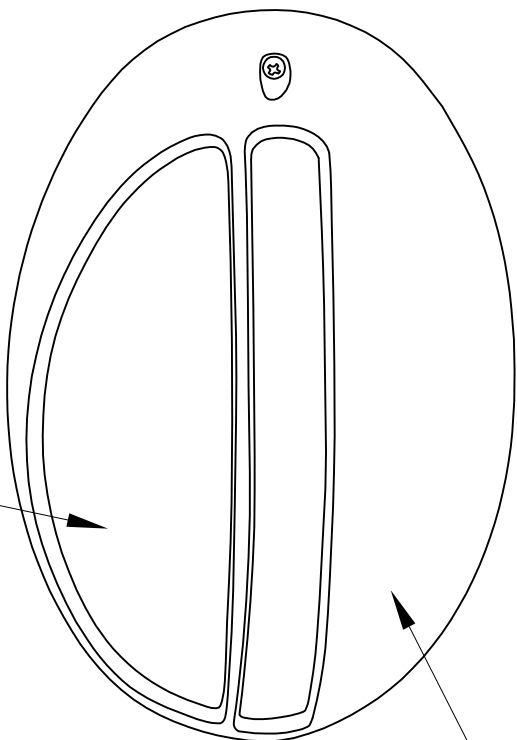

LED S.C.U.

OUTDOOR

05-8729