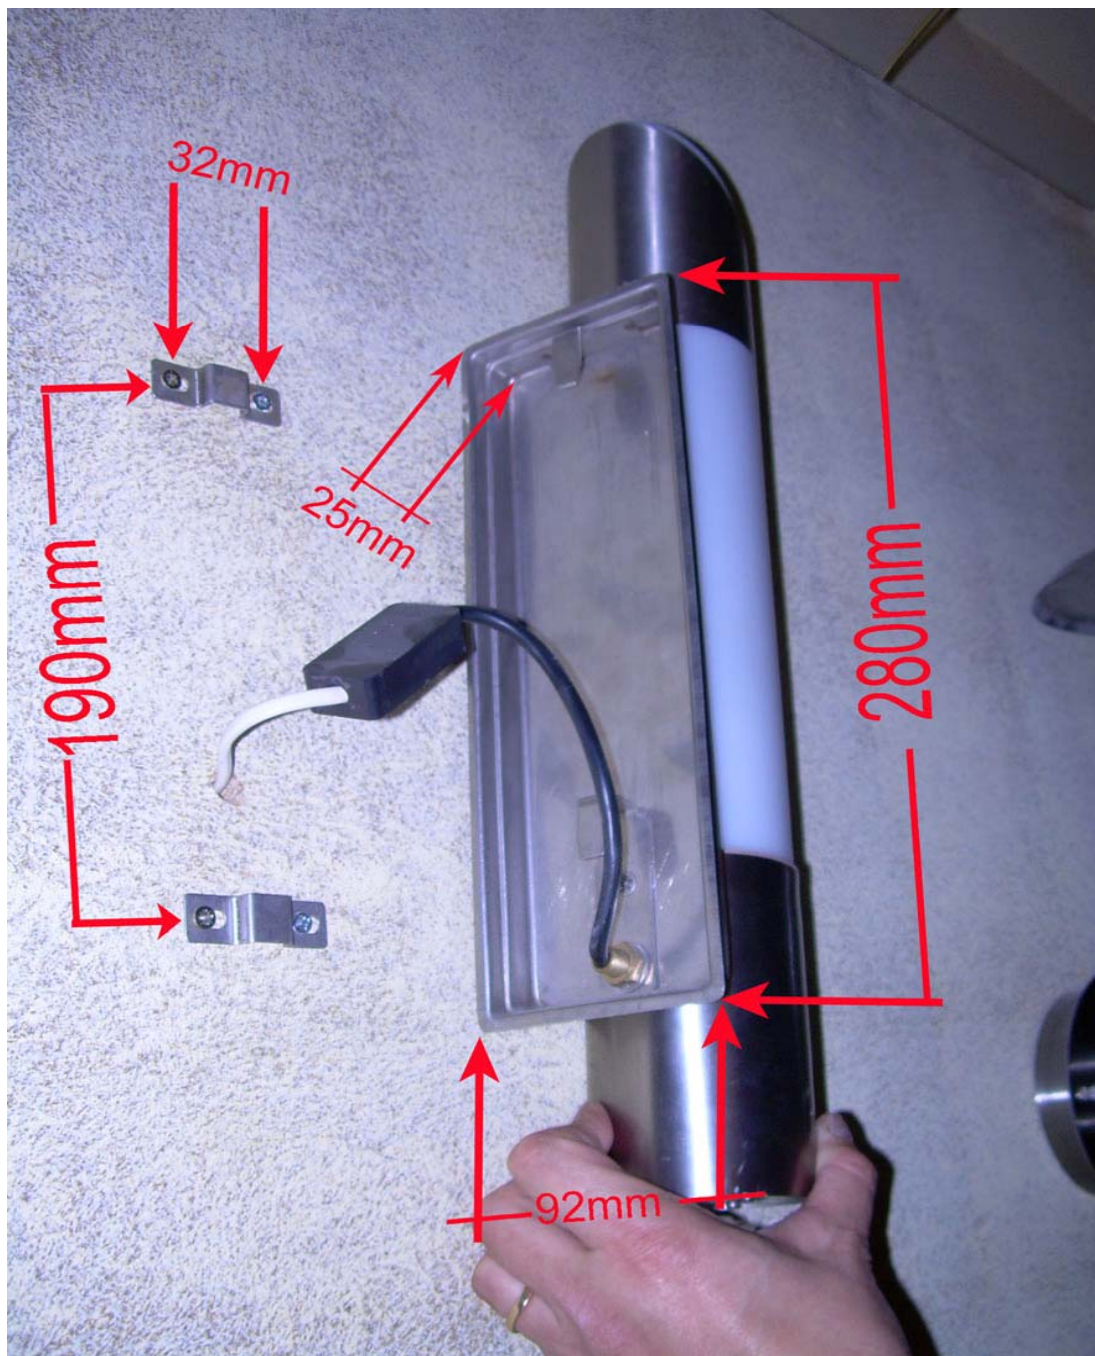

The photograph may not match the reference exactly. Please read the product description to identify the finish.

[Download photometric file .ldt / .ies](#)

TECHNICAL CHARACTERISTICS

Type:	Wall fixture
IP Protection degrees:	IP44
Lampholder:	1 x E27
Power (W):	E27 MAX 20W
Voltage / Frequency:	220-240V/50Hz
Units per box:	4
Net Weight (Kg):	0.915
EAN:	8435111023495

MATERIALS / FINISHES

Structure material: Stainless steel
AISI202

Diffuser material: Polycarbonate

Diffuser finish: Opal

LEDs-C4

OUTDOOR

05-8796

1