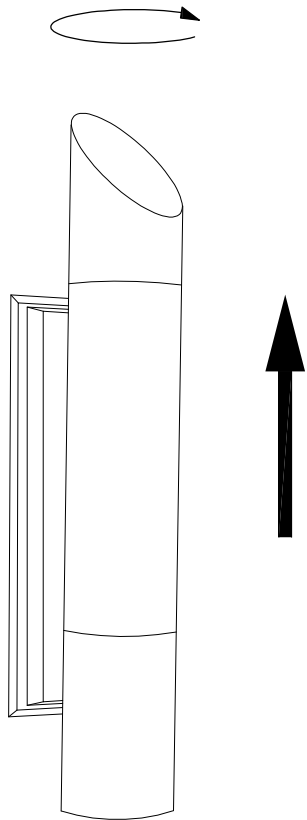

LEDs-C4

OUTDOOR

05-8796

1

2

3

4