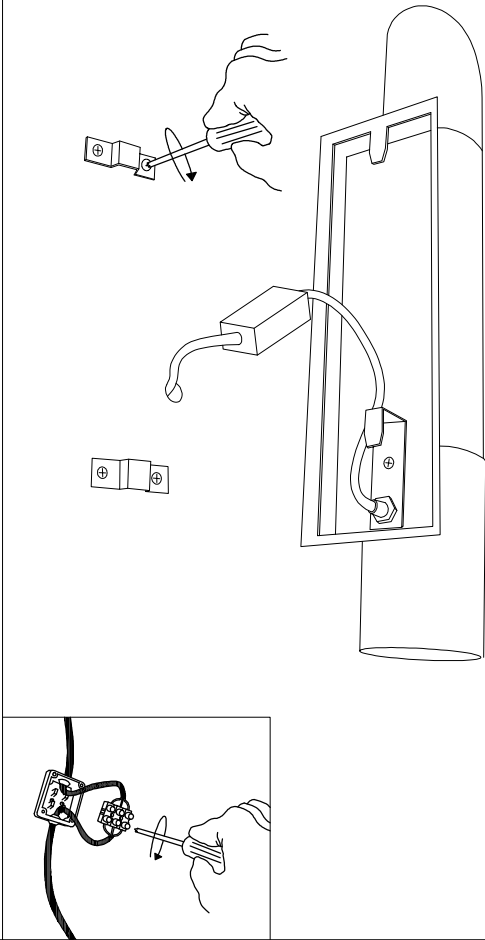

The photograph may not match the reference exactly. Please read the product description to identify the finish.

[Download photometric file .ldt / .ies](#)

TECHNICAL CHARACTERISTICS

Type:	Wall fixture
IP Protection degrees:	IP44
Lampholder:	1 x E27
Power (W):	E27 MAX 20W
Voltage / Frequency:	220-240V/50Hz
Units per box:	4
Net Weight (Kg):	0.915
EAN:	8435111023495

MATERIALS / FINISHES

Structure material: Stainless steel
AISI202

Diffuser material: Polycarbonate

Diffuser finish: Opal

LEDs-C4

OUTDOOR

05-8796

1