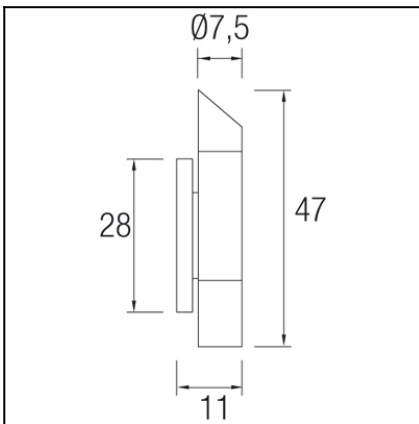

The photograph may not match the reference exactly. Please read the product description to identify the finish.

[Download photometric file .ldt / .ies](#)

TECHNICAL CHARACTERISTICS

Type:	Wall fixture
IP Protection degrees:	IP44
Lampholder:	1 x E27
Power (W):	E27 MAX 20W
Voltage / Frequency:	220-240V/50Hz
Units per box:	4
Net Weight (Kg):	0.915
EAN:	8435111023495