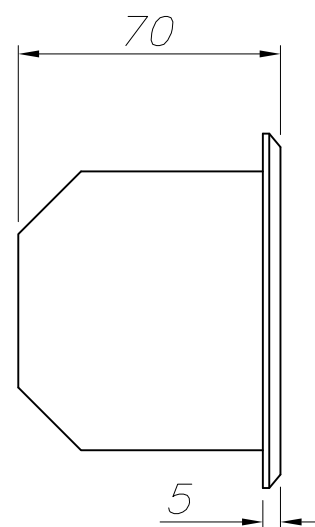

### TECHNICAL CHARACTERISTICS

Type:	Wall fixture
IP Protection degrees:	IP44
IK Protection degrees:	IK08
Lampholder:	1 x E27
Power (W):	E27 MAX 60W
Total power consumption (W):	60
Voltage / Frequency:	220-240V/50-60Hz
Warranty (Years):	2
Units per box:	18
Net Weight (Kg):	0.855
EAN:	8435111037195,00

### PL 20W

Download photometric file .ldt /.ies

71-8969-00-00

71-9713-00-00

71-9714-00-00

CRISTAL SATINADO  
SATIN GLASS

ALUMINIO INYECTADO  
INJECTED ALUMINUM

CAJA PARA EMPOTRAR  
FLUSH FITTING BOX  
PLASTIC