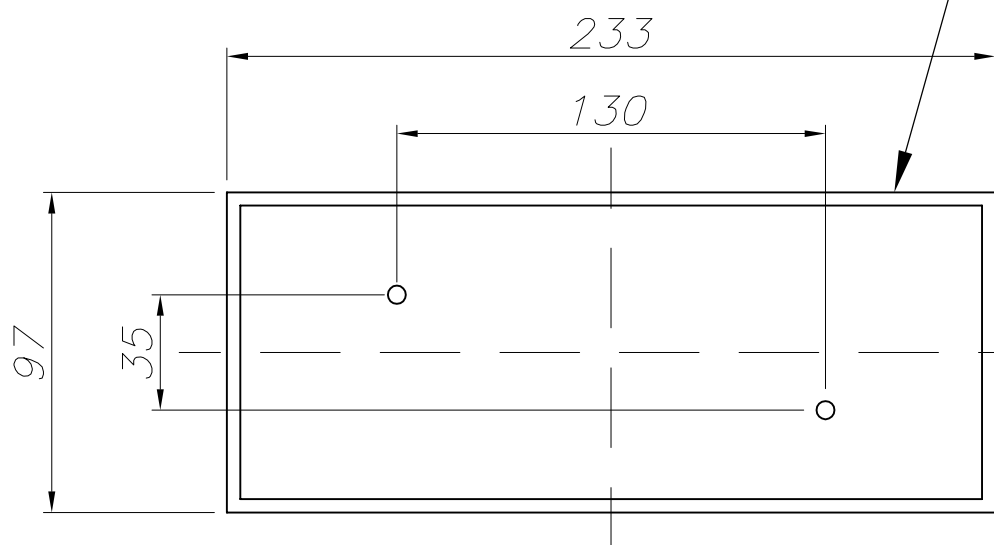

### TECHNICAL CHARACTERISTICS

Type:	Wall fixture
IP Protection degrees:	IP44
IK Protection degrees:	IK08
Lampholder:	1 x E27
Power (W):	E27 MAX 60W
Total power consumption (W):	60
Voltage / Frequency:	220-240V/50-60Hz
Warranty (Years):	2
Units per box:	18
Net Weight (Kg):	0.855
EAN:	8435111037195,00

### PL 20W

Download photometric file .ldt /.ies

71-8969-00-00

71-9713-00-00

71-9714-00-00

CRISTAL SATINADO  
SATIN GLASS

ALUMINIO INYECTADO  
INJECTED ALUMINUM

CAJA PARA EMPOTRAR  
FLUSH FITTING BOX  
PLASTIC