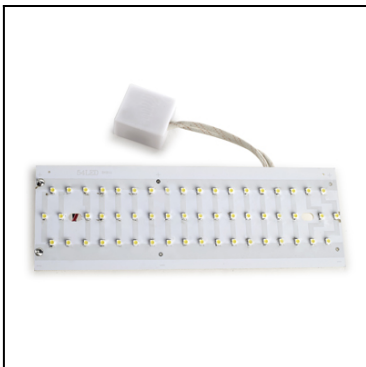

## 05-8961-34-B8

The photograph may not match the reference exactly. Please read the product description to identify the finish.

### PL 20W

Download photometric file .ldt /.ies

71-8969-00-00

71-9713-00-00

71-9714-00-00

CRISTAL SATINADO  
SATIN GLASS

ALUMINIO INYECTADO  
INJECTED ALUMINUM

CAJA PARA EMPOTRAR  
FLUSH FITTING BOX  
PLASTIC

PLANTILLA DE INSTALACIÓN  
INSTALLATION TEMPLATE

LEDS-C4

OUTDOOR

05-8961