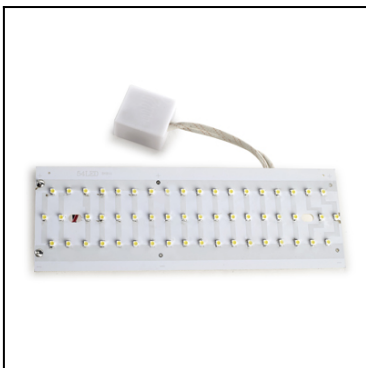

## 05-8961-34-B8

The photograph may not match the reference exactly. Please read the product description to identify the finish.

### PL 20W

Download photometric file .ldt /.ies

71-8969-00-00

71-9713-00-00

71-9714-00-00

CRISTAL SATINADO  
SATIN GLASS

ALUMINIO INYECTADO  
INJECTED ALUMINUM

CAJA PARA EMPOTRAR  
FLUSH FITTING BOX  
PLASTIC

PLANTILLA DE INSTALACIÓN  
INSTALLATION TEMPLATE

LEDS-C4

OUTDOOR

05-8961