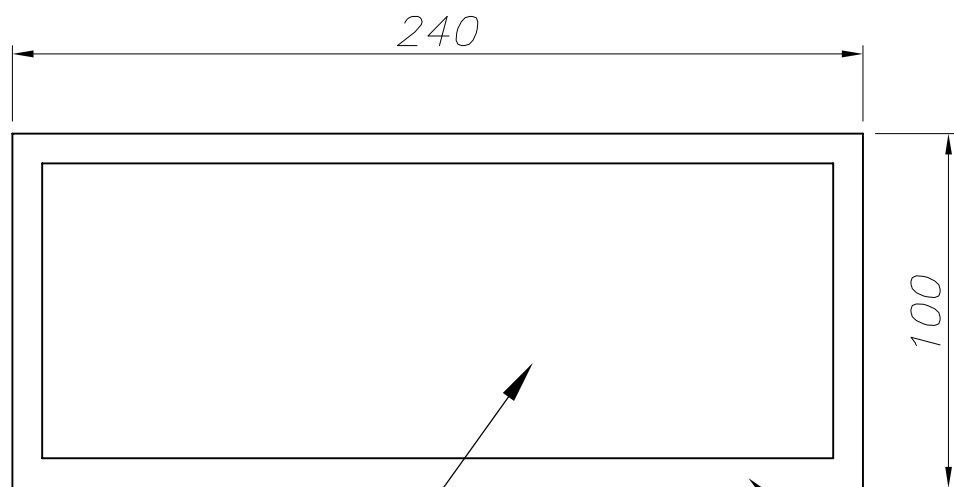

CRISTAL SATINADO
SATIN GLASS