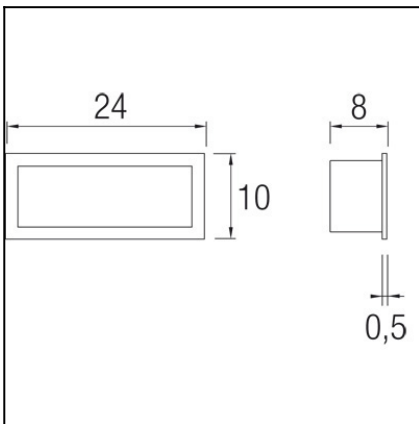

### TECHNICAL CHARACTERISTICS

Type:	Wall fixture
IP Protection degrees:	IP44
IK Protection degrees:	IK08
Lampholder:	1 x E27
Power (W):	E27 MAX 60W
Total power consumption (W):	60
Voltage / Frequency:	220-240V/50-60Hz
Warranty (Years):	2
Units per box:	18
Net Weight (Kg):	0.855
EAN:	8435111037195,00