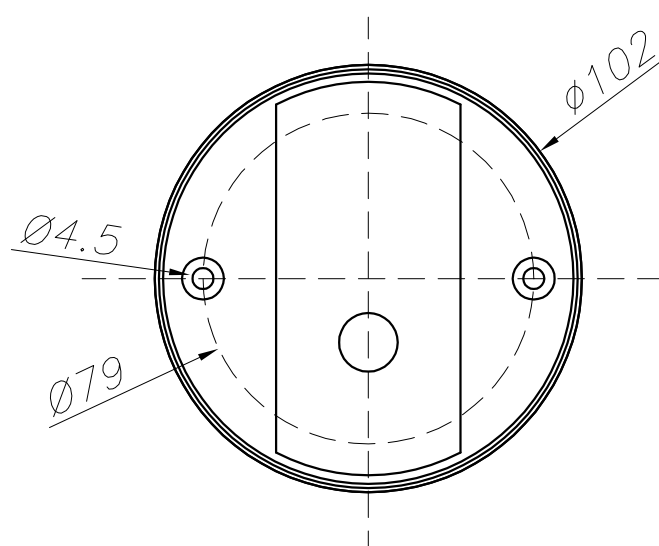

The photograph may not match the reference exactly. Please read the product description to identify the finish.

TECHNICAL CHARACTERISTICS

Type:	Focus
Adjustable $\pm 90^\circ$ on the horizontal axis.	
Adjustable 360° on the vertical axis.	
IP Protection degrees:	IP65
IK Protection degrees:	IK08
Lampholder:	1 x R7s
Power (W):	R7s MAX 150W
Bulb included:	1 x R7s 120W
Total power consumption (W):	150
Angle Optiques:	95°
Voltage / Frequency:	230V/50-60Hz
Warranty (Years):	2
Units per box:	2
Net Weight (Kg):	1.375
EAN:	8435111043721,00

MATERIALS / FINISHES

Structure material: Injected aluminium
Structure finish: Urban grey

Diffuser material: Glass
Diffuser finish: Tempered

Download photometric file .ldt / .ies

Luminaria		Ensayo		Lámpara	
Código	05-9107-34-37	Código	05-9107-34-37	Código	150PLUS
Nombre	Apliche halogena 150W R7s	Nombre	Apliche halogena 1x150W R7s	Número	1
Familia	- LEDS-C4	Fecha	10-11-2008	Posición	Universal
Eficiencia	73.28%	Sist. de Coord.	C-G	Flujo Total	2250.00 lm
Valor Máximo	382.38 cd/klm	Posición	C=0.00 G=0.00		Bisimétrico

Diam=170mm

Semiplanos C

180.0 ——— 0.0
270.0 ——— 90.0

MAX. 270

ALUMINIO INYECTADO
INJECTED ALUMINUM

Ø180

CRISTAL
GLASS

PLANTILLA DE INSTALACIÓN
INSTALLATION TEMPLATE