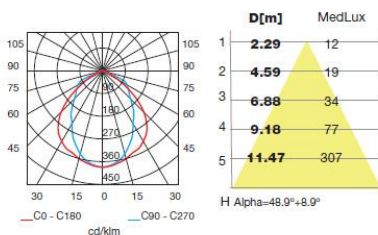

The photograph may not match the reference exactly. Please read the product description to identify the finish.

TECHNICAL CHARACTERISTICS

Type:	Focus
Adjustable $\pm 90^\circ$ on the horizontal axis.	
Adjustable 360° on the vertical axis.	
IP Protection degrees:	IP65
IK Protection degrees:	IK08
Lampholder:	1 x R7s
Power (W):	R7s MAX 150W
Bulb included:	1 x R7s 120W
Total power consumption (W):	150
Angle Optiques:	95°
Voltage / Frequency:	230V/50-60Hz
Warranty (Years):	2
Units per box:	2
Net Weight (Kg):	1.375
EAN:	8435111043721,00

MATERIALS / FINISHES

Structure material: Injected aluminium
Structure finish: Urban grey

Diffuser material: Glass
Diffuser finish: Tempered

Download photometric file .ldt / .ies

Luminaria		Ensayo		Lámpara	
Código	05-9107-34-37	Código	05-9107-34-37	Código	150PLUS
Nombre	Apliche halogena 150W R7s	Nombre	Apliche halogena 1x150W R7s	Número	1
Familia	- LEDS-C4	Fecha	10-11-2008	Posición	Universal
Eficiencia	73.28%	Sist. de Coord.	C-G	Flujo Total	2250.00 lm
Valor Máximo	382.38 cd/klm	Posición	C=0.00 G=0.00		Bisimétrico