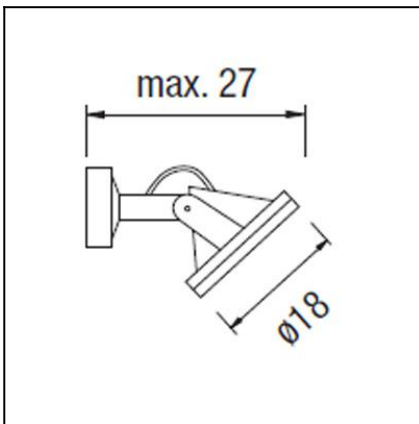

The photograph may not match the reference exactly. Please read the product description to identify the finish.

TECHNICAL CHARACTERISTICS

Type:	Focus
Adjustable $\pm 90^\circ$ on the horizontal axis.	
Adjustable 360° on the vertical axis.	
IP Protection degrees:	IP65
IK Protection degrees:	IK08
Lampholder:	1 x R7s
Power (W):	R7s MAX 150W
Bulb included:	1 x R7s 120W
Total power consumption (W):	150
Angle Optiques:	95°
Voltage / Frequency:	230V/50-60Hz
Warranty (Years):	2
Units per box:	2
Net Weight (Kg):	1.375
EAN:	8435111043721,00

MATERIALS / FINISHES

Structure material: Injected aluminium
Structure finish: Urban grey

Diffuser material: Glass
Diffuser finish: Tempered

Download photometric file .ldt / .ies

Luminaria		Ensayo		Lámpara	
Código	05-9107-34-37	Código	05-9107-34-37	Código	150PLUS
Nombre	Apliche halogena 150W R7s	Nombre	Apliche halogena 1x150W R7s	Número	1
Familia	- LEDS-C4	Fecha	10-11-2008	Posición	Universal
Eficiencia	73.28%	Sist. de Coord.	C-G	Flujo Total	2250.00 lm
Valor Máximo	382.38 cd/klm	Posición	C=0.00 G=0.00		Bisimétrico

Diam=170mm

Semiplanos C

180.0 ——— 0.0
270.0 ——— 90.0

MAX. 270

ALUMINIO INYECTADO
INJECTED ALUMINUM

Ø180

CRISTAL
GLASS

PLANTILLA DE INSTALACIÓN
INSTALLATION TEMPLATE