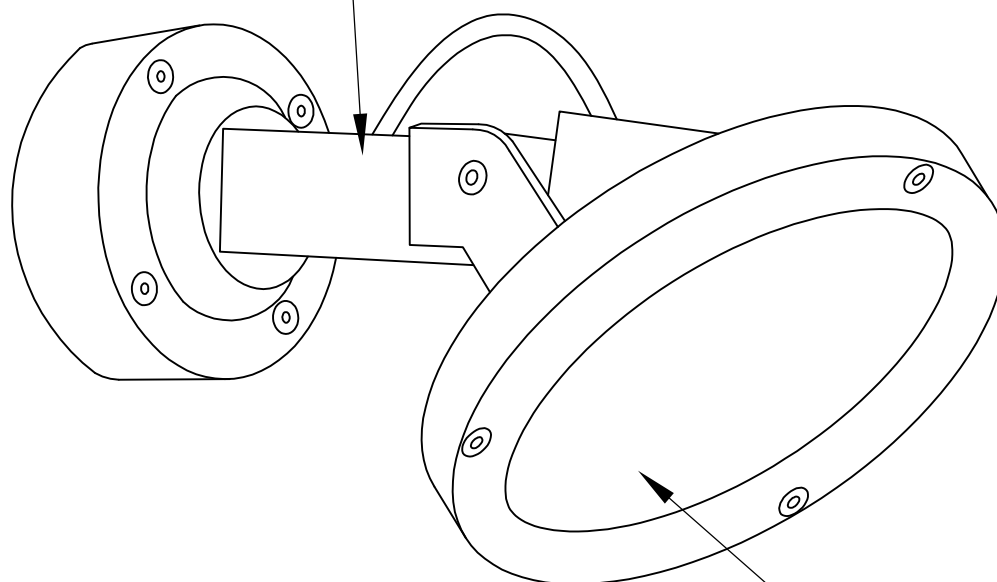

The photograph may not match the reference exactly. Please read the product description to identify the finish.

TECHNICAL CHARACTERISTICS

Type:	Focus
Adjustable $\pm 90^\circ$ on the horizontal axis.	
Adjustable 360° on the vertical axis.	
IP Protection degrees:	IP65
IK Protection degrees:	IK08
Lampholder:	1 x R7s
Power (W):	R7s MAX 150W
Bulb included:	1 x R7s 120W
Total power consumption (W):	150
Angle Optiques:	95°
Voltage / Frequency:	230V/50-60Hz
Warranty (Years):	2
Units per box:	2
Net Weight (Kg):	1.375
EAN:	8435111043721,00

MATERIALS / FINISHES

Structure material: Injected aluminium
Structure finish: Urban grey

Diffuser material: Glass
Diffuser finish: Tempered

Download photometric file .ldt / .ies

Luminaria		Ensayo		Lámpara	
Código	05-9107-34-37	Código	05-9107-34-37	Código	150PLUS
Nombre	Apliche halogena 150W R7s	Nombre	Apliche halogena 1x150W R7s	Número	1
Familia	- LEDS-C4	Fecha	10-11-2008	Posición	Universal
Eficiencia	73.28%	Sist. de Coord.	C-G	Flujo Total	2250.00 lm
Valor Máximo	382.38 cd/klm	Posición	C=0.00 G=0.00		Bisimétrico

Diam=170mm

Semiplanos C

180.0 ——— 0.0
270.0 ——— 90.0

MAX. 270

ALUMINIO INYECTADO
INJECTED ALUMINUM

Ø180

CRISTAL
GLASS

PLANTILLA DE INSTALACIÓN
INSTALLATION TEMPLATE