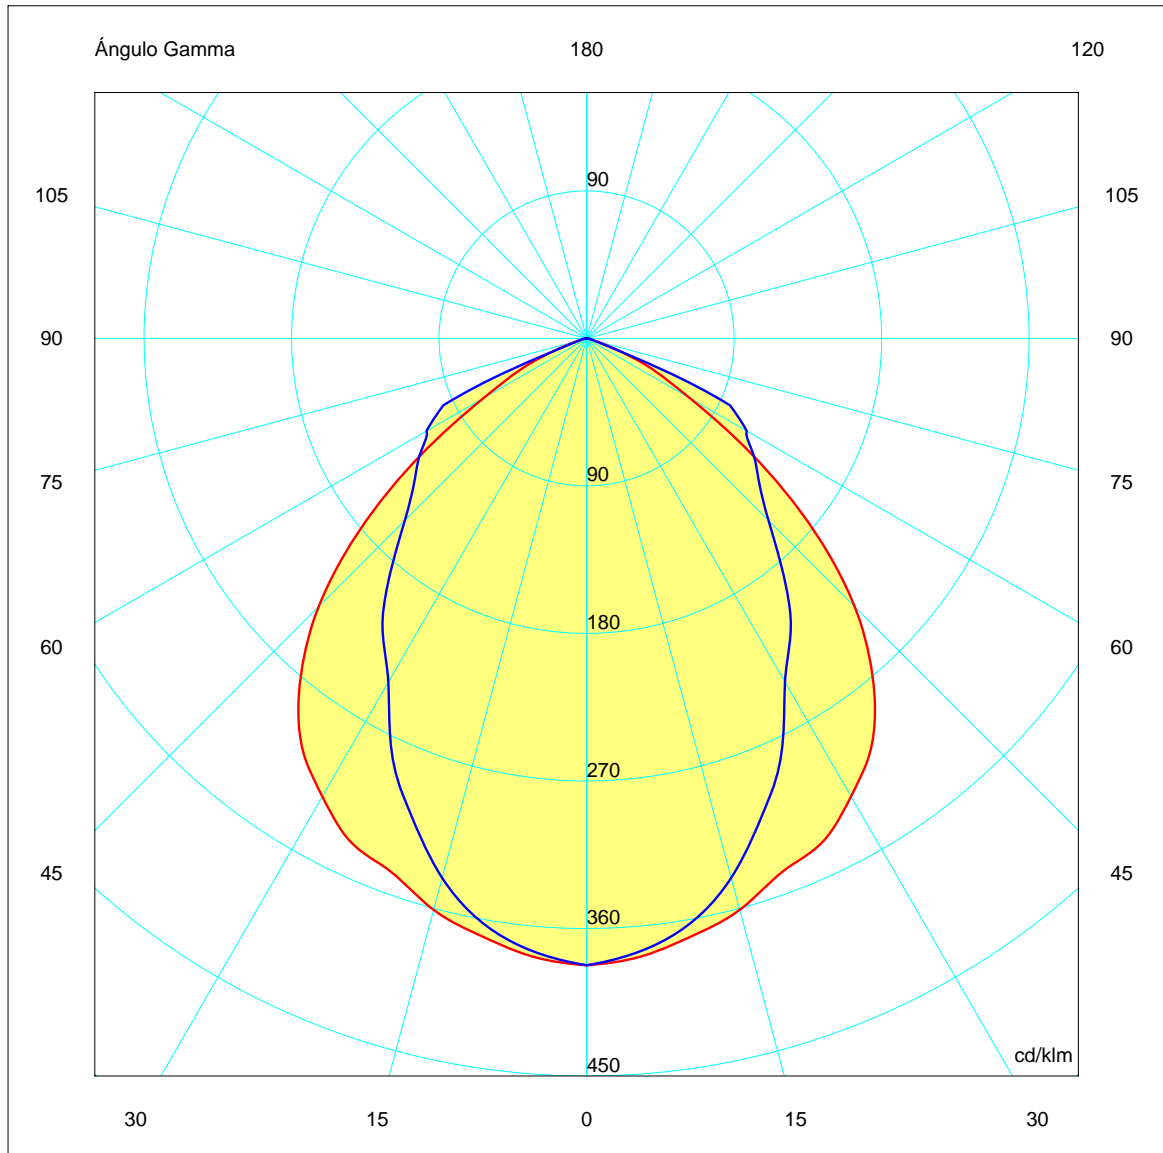

Luminaria		Ensayo		Lámpara	
Código	05-9107-34-37	Código	05-9107-34-37	Código	150PLUS
Nombre	Apliche halogena 150W R7s	Nombre	Apliche halogena 1x150W R7s	Número	1
Familia	- LEDS-C4	Fecha	10-11-2008	Posición	Universal
Eficiencia	73.28%	Sist. de Coord.	C-G	Flujo Total	2250.00 lm
Valor Máximo	382.38 cd/klm	Posición	C=0.00 G=0.00		Bisimétrico

Diam=170mm

Semiplanos C

180.0 ——— 0.0
270.0 ——— 90.0