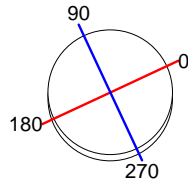

The photograph may not match the reference exactly. Please read the product description to identify the finish.

TECHNICAL CHARACTERISTICS

Type:	Focus
Adjustable $\pm 90^\circ$ on the horizontal axis.	
Adjustable 360° on the vertical axis.	
IP Protection degrees:	IP65
IK Protection degrees:	IK08
Lampholder:	1 x R7s
Power (W):	R7s MAX 150W
Bulb included:	1 x R7s 120W
Total power consumption (W):	150
Angle Optiques:	95°
Voltage / Frequency:	230V/50-60Hz
Warranty (Years):	2
Units per box:	2
Net Weight (Kg):	1.375
EAN:	8435111043721,00

MATERIALS / FINISHES

Structure material: Injected aluminium
Structure finish: Urban grey

Diffuser material: Glass
Diffuser finish: Tempered

Download photometric file .ldt / .ies

Luminaria		Ensayo		Lámpara	
Código	05-9107-34-37	Código	05-9107-34-37	Código	150PLUS
Nombre	Apliche halogena 150W R7s	Nombre	Apliche halogena 1x150W R7s	Número	1
Familia	- LEDS-C4	Fecha	10-11-2008	Posición	Universal
Eficiencia	73.28%	Sist. de Coord.	C-G	Flujo Total	2250.00 lm
Valor Máximo	382.38 cd/klm	Posición	C=0.00 G=0.00		Bisimétrico

Diam=170mm

Semiplanos C

180.0 ——— 0.0
270.0 ——— 90.0

MAX. 270

ALUMINIO INYECTADO
INJECTED ALUMINUM

Ø180

CRISTAL
GLASS

PLANTILLA DE INSTALACIÓN
INSTALLATION TEMPLATE