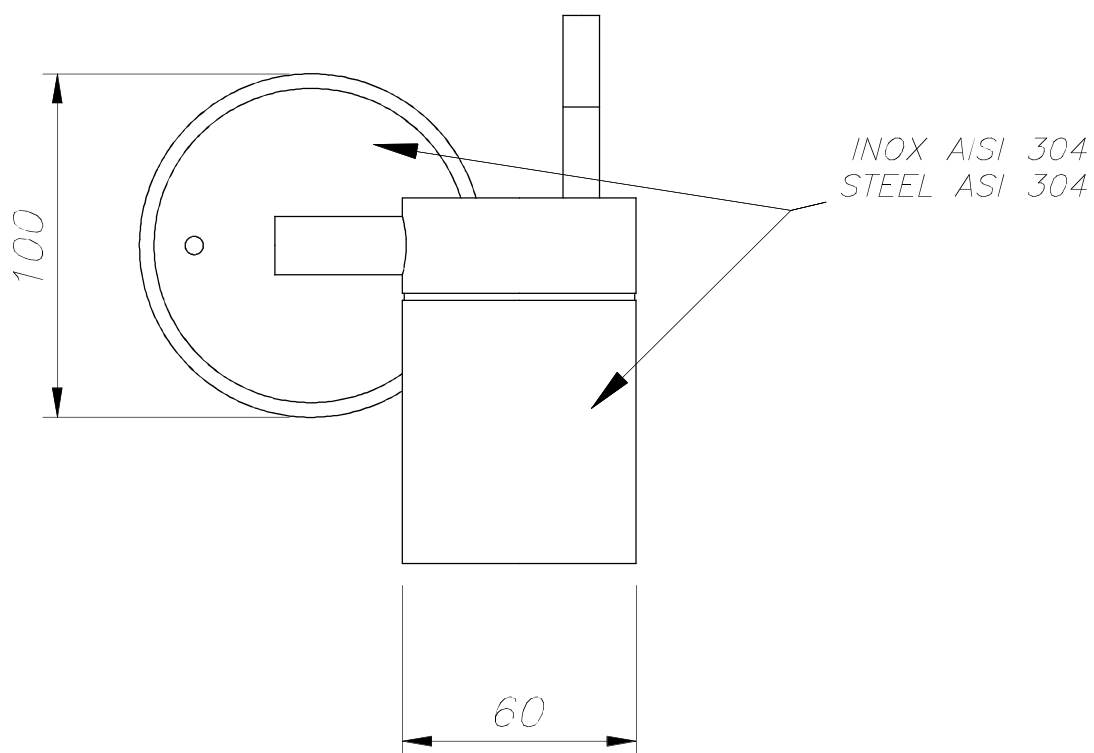

The photograph may not match the reference exactly. Please read the product description to identify the finish.

**TECHNICAL CHARACTERISTICS**

Type:	Wall fixture
Adjustable $\pm 90^\circ$ on the horizontal axis.	
IP Protection degrees:	IP54
Lampholder:	1 x GU10
Power (W):	GU10 MAX 50W
Total power consumption (W):	50
Voltage / Frequency:	230V/50-60Hz
Units per box:	12
Net Weight (Kg):	0.7
EAN:	8435111030929

**MATERIALS / FINISHES**

**Structure material:** Stainless steel  
AISI304

**Diffuser material:** Glass

**Diffuser finish:** Tempered

Download photometric file .ldt /.ies

LEDS-C4