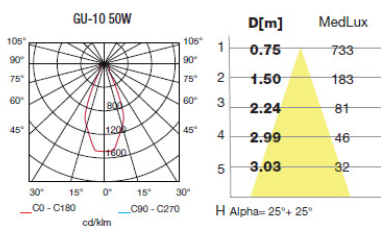

Download photometric file .ldt /.ies