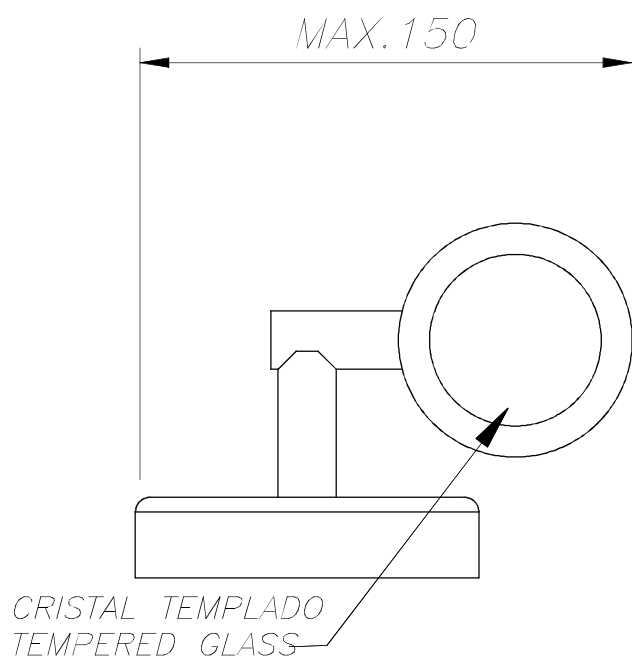

The photograph may not match the reference exactly. Please read the product description to identify the finish.

**TECHNICAL CHARACTERISTICS**

Type:	Wall fixture
Adjustable $\pm 90^\circ$ on the horizontal axis.	
IP Protection degrees:	IP54
Lampholder:	1 x GU10
Power (W):	GU10 MAX 50W
Total power consumption (W):	50
Voltage / Frequency:	230V/50-60Hz
Units per box:	12
Net Weight (Kg):	0.7
EAN:	8435111030929

**MATERIALS / FINISHES**

**Structure material:** Stainless steel  
AISI304

**Diffuser material:** Glass

**Diffuser finish:** Tempered

Download photometric file .ldt /.ies

LEDS-C4