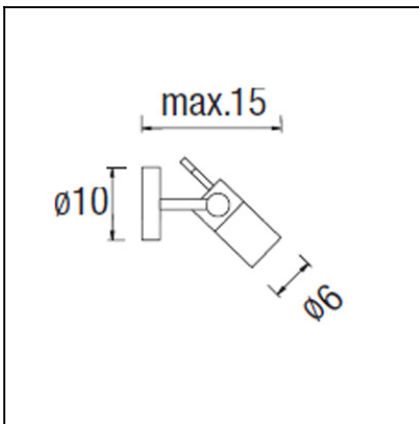

The photograph may not match the reference exactly. Please read the product description to identify the finish.

**TECHNICAL CHARACTERISTICS**

Type:	Wall fixture
Adjustable $\pm 90^\circ$ on the horizontal axis.	
IP Protection degrees:	IP54
Lampholder:	1 x GU10
Power (W):	GU10 MAX 50W
Total power consumption (W):	50
Voltage / Frequency:	230V/50-60Hz
Units per box:	12
Net Weight (Kg):	0.7
EAN:	8435111030929