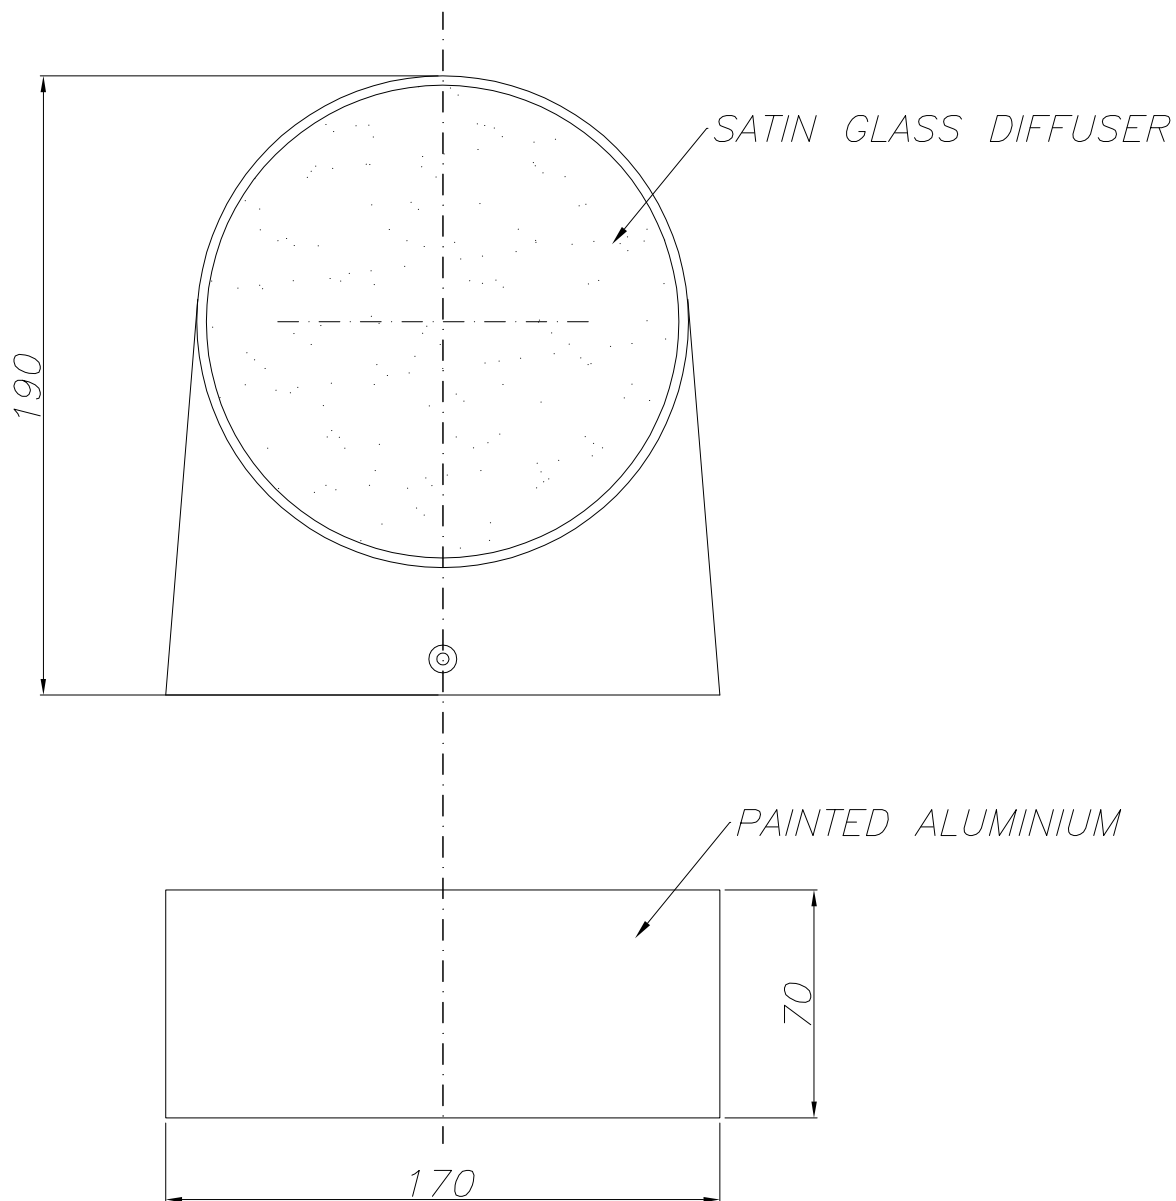

OUT 

NEMESIS

05-9123-Z5-B8

The photograph may not match the reference exactly. Please read the product description to identify the finish.

TECHNICAL CHARACTERISTICS

Type:	Wall fixture
IP Protection degrees:	IP44
Lampholder:	1 x E27
Power (W):	E27 MAX 60W
Total power consumption (W):	60
Voltage / Frequency:	230V/50-60Hz
Warranty (Years):	2
Units per box:	12
Net Weight (Kg):	0.745
EAN:	8435111043738,00

MATERIALS / FINISHES

Structure material: Injected aluminium

Diffuser material: Glass

Structure finish: Urban grey

Diffuser finish: Matt

Download photometric file .ldt / .ies

Luminaria		Ensayo		Lámpara	
Código	05-9123-34-B8	Código	05-9123-34-B8	Código	DLX EL LL 15W827E27
Nombre	Aplique dir/ind 15W TC-EL E27	Nombre	Aplique dir/ind. 15W TC-EL E27	Número	1
Familia	- LEDS-C4	Fecha	13-11-2008	Posición	Universal
Eficiencia	44.91%	Sist. de Coordin.	C-G	Flujo Total	900.00 lm
Valor Máximo	113.71 cd/klm	Posición	C=240.00 G=165.00		Asimétrico

Diam=155mm

Semiplanos C

IP44 fitting

BULBS OPTIONS:

INCANDESCENT: E27 D45max. MAX60W

FLUORESCENT: PL E27 MAX15W

© Leds C-4. All rights reserved. Copying and / or reproduction prohibited without duly authorization of LEDS-C4.