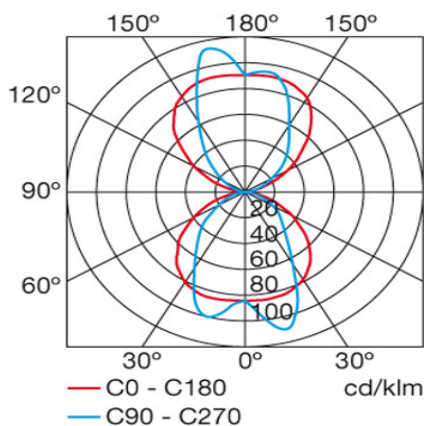

OUT 

NEMESIS

05-9123-Z5-B8

The photograph may not match the reference exactly. Please read the product description to identify the finish.

TECHNICAL CHARACTERISTICS

Type:	Wall fixture
IP Protection degrees:	IP44
Lampholder:	1 x E27
Power (W):	E27 MAX 60W
Total power consumption (W):	60
Voltage / Frequency:	230V/50-60Hz
Warranty (Years):	2
Units per box:	12
Net Weight (Kg):	0.745
EAN:	8435111043738,00

MATERIALS / FINISHES

Structure material: Injected aluminium

Diffuser material: Glass

Structure finish: Urban grey

Diffuser finish: Matt

Download photometric file .ldt / .ies

Luminaria		Ensayo		Lámpara	
Código	05-9123-34-B8	Código	05-9123-34-B8	Código	DLX EL LL 15W827E27
Nombre	Aplique dir/ind 15W TC-EL E27	Nombre	Aplique dir/ind. 15W TC-EL E27	Número	1
Familia	- LEDS-C4	Fecha	13-11-2008	Posición	Universal
Eficiencia	44.91%	Sist. de Coordin.	C-G	Flujo Total	900.00 lm
Valor Máximo	113.71 cd/klm	Posición	C=240.00 G=165.00		Asimétrico

Diam=155mm

Semiplanos C

IP44 fitting

BULBS OPTIONS:

INCANDESCENT: E27 D45max. MAX60W

FLUORESCENT: PL E27 MAX15W

© Leds C-4. All rights reserved. Copying and / or reproduction prohibited without duly authorization of LEDS-C4.