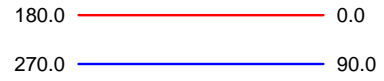

OUT 

NEMESIS

05-9123-Z5-B8

The photograph may not match the reference exactly. Please read the product description to identify the finish.

TECHNICAL CHARACTERISTICS

Type:	Wall fixture
IP Protection degrees:	IP44
Lampholder:	1 x E27
Power (W):	E27 MAX 60W
Total power consumption (W):	60
Voltage / Frequency:	230V/50-60Hz
Warranty (Years):	2
Units per box:	12
Net Weight (Kg):	0.745
EAN:	8435111043738,00

MATERIALS / FINISHES

Structure material: Injected aluminium

Diffuser material: Glass

Structure finish: Urban grey

Diffuser finish: Matt

Download photometric file .ldt / .ies

Luminaria		Ensayo		Lámpara	
Código	05-9123-34-B8	Código	05-9123-34-B8	Código	DLX EL LL 15W827E27
Nombre	Aplique dir/ind 15W TC-EL E27	Nombre	Aplique dir/ind. 15W TC-EL E27	Número	1
Familia	- LEDS-C4	Fecha	13-11-2008	Posición	Universal
Eficiencia	44.91%	Sist. de Coordin.	C-G	Flujo Total	900.00 lm
Valor Máximo	113.71 cd/klm	Posición	C=240.00 G=165.00		Asimétrico

Diam=155mm

Semiplanos C

IP44 fitting

BULBS OPTIONS:

INCANDESCENT: E27 D45max. MAX60W

FLUORESCENT: PL E27 MAX15W

© Leds C-4. All rights reserved. Copying and / or reproduction prohibited without duly authorization of LEDS-C4.