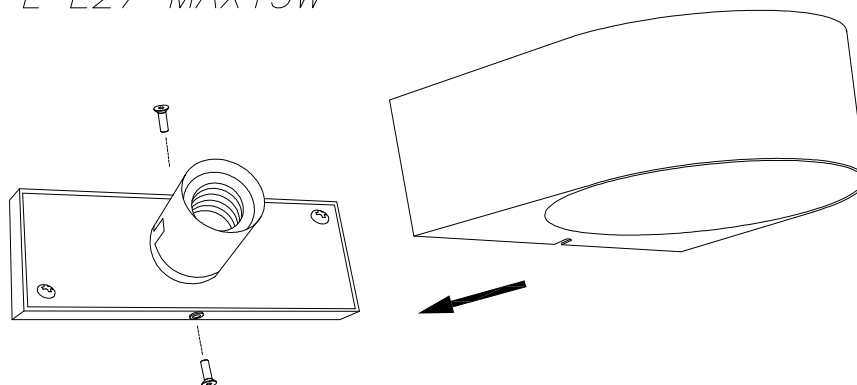

OUT 

NEMESIS

05-9123-Z5-B8

The photograph may not match the reference exactly. Please read the product description to identify the finish.

TECHNICAL CHARACTERISTICS

Type:	Wall fixture
IP Protection degrees:	IP44
Lampholder:	1 x E27
Power (W):	E27 MAX 60W
Total power consumption (W):	60
Voltage / Frequency:	230V/50-60Hz
Warranty (Years):	2
Units per box:	12
Net Weight (Kg):	0.745
EAN:	8435111043738,00

MATERIALS / FINISHES

Structure material: Injected aluminium

Diffuser material: Glass

Structure finish: Urban grey

Diffuser finish: Matt

Download photometric file .ldt / .ies

Luminaria		Ensayo		Lámpara	
Código	05-9123-34-B8	Código	05-9123-34-B8	Código	DLX EL LL 15W827E27
Nombre	Aplique dir/ind 15W TC-EL E27	Nombre	Aplique dir/ind. 15W TC-EL E27	Número	1
Familia	- LEDS-C4	Fecha	13-11-2008	Posición	Universal
Eficiencia	44.91%	Sist. de Coordin.	C-G	Flujo Total	900.00 lm
Valor Máximo	113.71 cd/klm	Posición	C=240.00 G=165.00		Asimétrico

Diam=155mm

Semiplanos C

IP44 fitting

BULBS OPTIONS:

INCANDESCENT: E27 D45max. MAX60W

FLUORESCENT: PL E27 MAX15W

© Leds C-4. All rights reserved. Copying and / or reproduction prohibited without duly authorization of LEDS-C4.