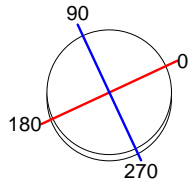

OUT 

NEMESIS

05-9123-Z5-B8

The photograph may not match the reference exactly. Please read the product description to identify the finish.

TECHNICAL CHARACTERISTICS

Type:	Wall fixture
IP Protection degrees:	IP44
Lampholder:	1 x E27
Power (W):	E27 MAX 60W
Total power consumption (W):	60
Voltage / Frequency:	230V/50-60Hz
Warranty (Years):	2
Units per box:	12
Net Weight (Kg):	0.745
EAN:	8435111043738,00

MATERIALS / FINISHES

Structure material: Injected aluminium

Diffuser material: Glass

Structure finish: Urban grey

Diffuser finish: Matt

Download photometric file .ldt / .ies

Luminaria		Ensayo		Lámpara	
Código	05-9123-34-B8	Código	05-9123-34-B8	Código	DLX EL LL 15W827E27
Nombre	Aplique dir/ind 15W TC-EL E27	Nombre	Aplique dir/ind. 15W TC-EL E27	Número	1
Familia	- LEDS-C4	Fecha	13-11-2008	Posición	Universal
Eficiencia	44.91%	Sist. de Coordin.	C-G	Flujo Total	900.00 lm
Valor Máximo	113.71 cd/klm	Posición	C=240.00 G=165.00		Asimétrico

Diam=155mm

Semiplanos C

IP44 fitting

BULBS OPTIONS:

INCANDESCENT: E27 D45max. MAX60W

FLUORESCENT: PL E27 MAX15W

© Leds C-4. All rights reserved. Copying and / or reproduction prohibited without duly authorization of LEDS-C4.