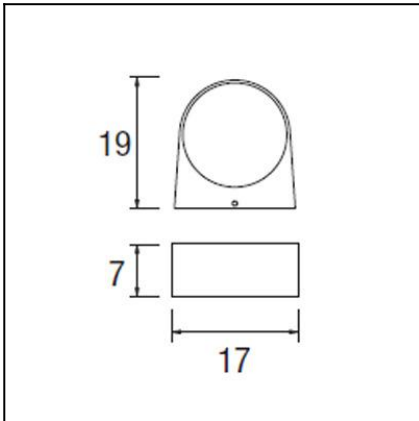

OUT 

NEMESIS

05-9123-Z5-B8

The photograph may not match the reference exactly. Please read the product description to identify the finish.

TECHNICAL CHARACTERISTICS

Type:	Wall fixture
IP Protection degrees:	IP44
Lampholder:	1 x E27
Power (W):	E27 MAX 60W
Total power consumption (W):	60
Voltage / Frequency:	230V/50-60Hz
Warranty (Years):	2
Units per box:	12
Net Weight (Kg):	0.745
EAN:	8435111043738,00

MATERIALS / FINISHES

Structure material: Injected aluminium

Diffuser material: Glass

Structure finish: Urban grey

Diffuser finish: Matt

Download photometric file .ldt / .ies

Luminaria		Ensayo		Lámpara	
Código	05-9123-34-B8	Código	05-9123-34-B8	Código	DLX EL LL 15W827E27
Nombre	Aplique dir/ind 15W TC-EL E27	Nombre	Aplique dir/ind. 15W TC-EL E27	Número	1
Familia	- LEDS-C4	Fecha	13-11-2008	Posición	Universal
Eficiencia	44.91%	Sist. de Coordin.	C-G	Flujo Total	900.00 lm
Valor Máximo	113.71 cd/klm	Posición	C=240.00 G=165.00		Asimétrico

Diam=155mm

Semiplanos C

IP44 fitting

BULBS OPTIONS:

INCANDESCENT: E27 D45max. MAX60W

FLUORESCENT: PL E27 MAX15W

© Leds C-4. All rights reserved. Copying and / or reproduction prohibited without duly authorization of LEDS-C4.