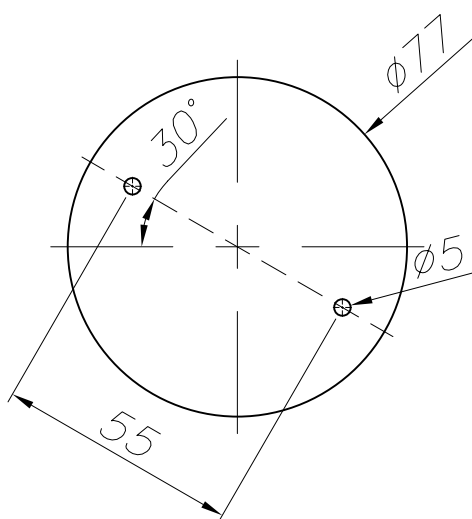

PLANTILLA DE INSTALACIÓN
INSTALLATION TEMPLATE