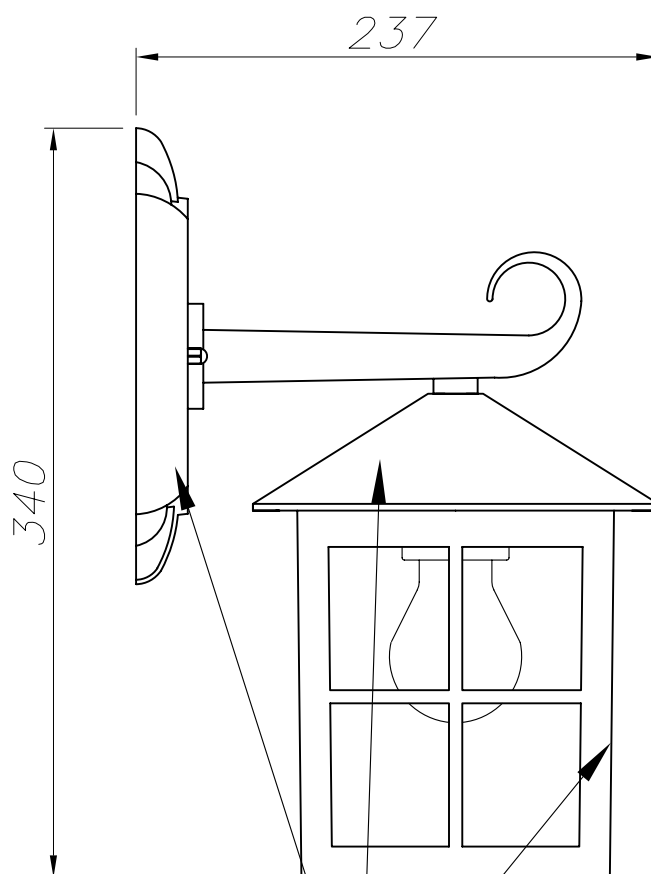

OUT 

ODISEO

05-9126-18-AA

The photograph may not match the reference exactly. Please read the product description to identify the finish.

Download photometric file .ldt /.ies

TECHNICAL CHARACTERISTICS

Type:	Wall fixture
IP Protection degrees:	IP23
Lampholder:	1 x E27
Power (W):	E27 MAX 100W
Total power consumption (W):	100
Voltage / Frequency:	230V/50-60Hz
Units per box:	4
Net Weight (Kg):	2.03
EAN:	8435111035306

MATERIALS / FINISHES

Structure material: Injected aluminium

Diffuser material: Glass

Structure finish: Oxide brown

Diffuser finish: Rustic

CRISTAL RUSTICO
RUSTIC GLASS

ALUMINIO INYECTADO
INJECTED ALUMINUM

PLANTILLA DE INSTALACIÓN
INSTALLATION TEMPLATE