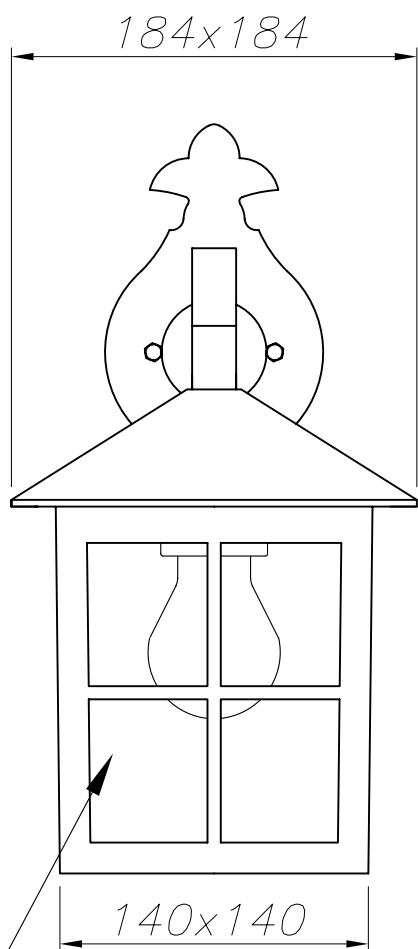

CRISTAL RUSTICO
RUSTIC GLASS