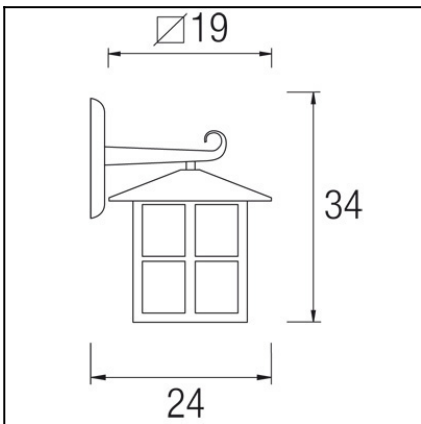

OUT 

ODISEO

05-9126-18-AA

The photograph may not match the reference exactly. Please read the product description to identify the finish.

Download photometric file .ldt /.ies

TECHNICAL CHARACTERISTICS

Type:	Wall fixture
IP Protection degrees:	IP23
Lampholder:	1 x E27
Power (W):	E27 MAX 100W
Total power consumption (W):	100
Voltage / Frequency:	230V/50-60Hz
Units per box:	4
Net Weight (Kg):	2.03
EAN:	8435111035306