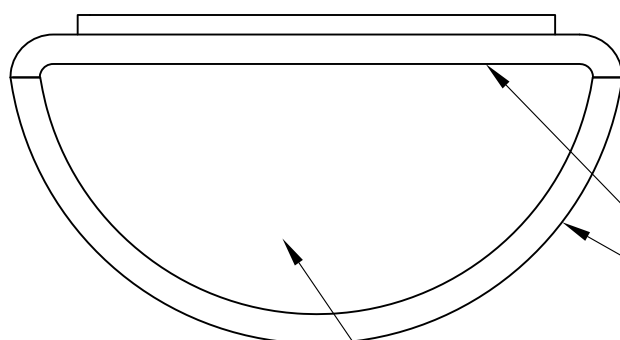

The photograph may not match the reference exactly. Please read the product description to identify the finish.

Download photometric file .ldt /.ies

TECHNICAL CHARACTERISTICS

Type:	Wall fixture
IP Protection degrees:	IP44
Lampholder:	1 x E27
Power (W):	E27 MAX 75W
Total power consumption (W):	75
Voltage / Frequency:	230V/50-60Hz
Warranty (Years):	2
Units per box:	6
Net Weight (Kg):	1
EAN:	8435111089293,00

MATERIALS / FINISHES

Structure material: Injected aluminium
Structure finish: White

Diffuser material: Polycarbonate
Diffuser finish: Matt

ALUMINIO INYECTADO
INJECTED ALUMINIUM

POLICARBONATO TRANSPARENTE MATE
TRANSPARENT MATT POLYCARBONATE