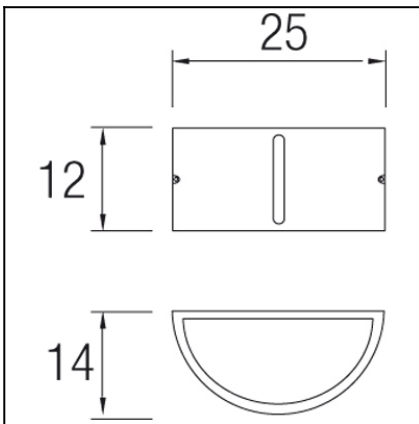

The photograph may not match the reference exactly. Please read the product description to identify the finish.

Download photometric file .ldt /.ies

TECHNICAL CHARACTERISTICS

Type:	Wall fixture
IP Protection degrees:	IP44
Lampholder:	1 x E27
Power (W):	E27 MAX 75W
Total power consumption (W):	75
Voltage / Frequency:	230V/50-60Hz
Warranty (Years):	2
Units per box:	6
Net Weight (Kg):	1
EAN:	8435111089293,00