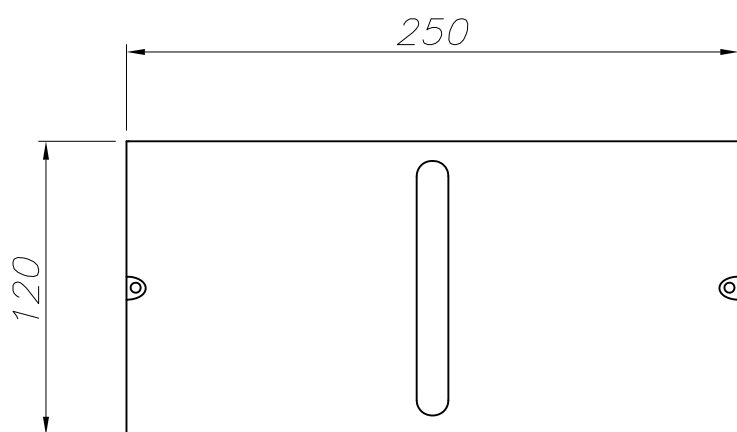

ALUMINIO INYECTADO
INJECTED ALUMINIUM

POLICARBONATO TRANSPARENTE MATE
TRANSPARENT MATT POLYCARBONATE