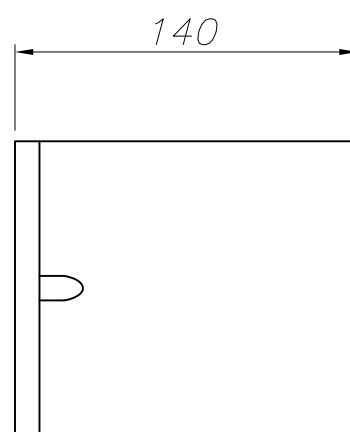

ALUMINIO INYECTADO
INJECTED ALUMINIUM

POLICARBONATO TRANSPARENTE MATE
TRANSPARENT MATT POLYCARBONATE