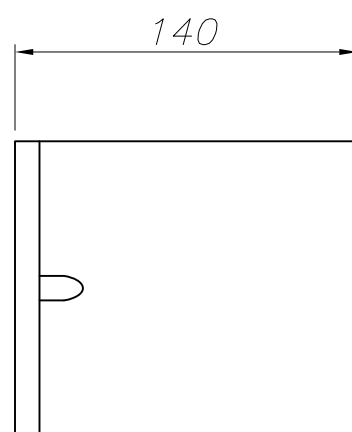

ALUMINIO INYECTADO
INJECTED ALUMINIUM

POLICARBONATO TRANSPARENTE MATE
TRANSPARENT MATT POLYCARBONATE