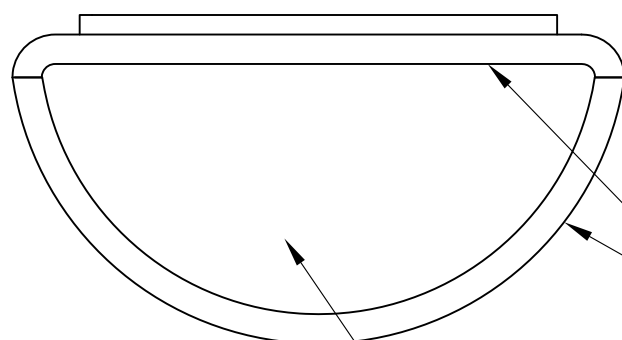

ALUMINIO INYECTADO
INJECTED ALUMINIUM

POLICARBONATO TRANSPARENTE MATE
TRANSPARENT MATT POLYCARBONATE