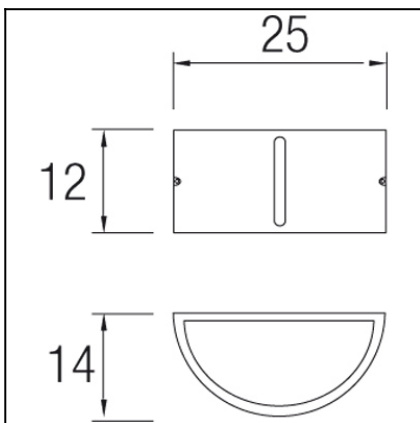

The photograph may not match the reference exactly. Please read the product description to identify the finish.

Download photometric file .ldt /.ies

### TECHNICAL CHARACTERISTICS

Type:	Wall fixture
IP Protection degrees:	IP44
Lampholder:	1 x E27
Power (W):	E27 MAX 75W
Total power consumption (W):	75
Voltage / Frequency:	230V/50-60Hz
Units per box:	6
Net Weight (Kg):	1.14
EAN:	8435111035351