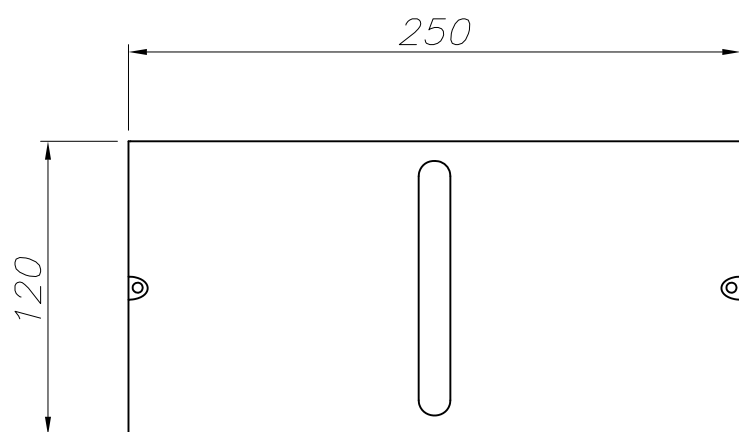

ALUMINIO INYECTADO
INJECTED ALUMINIUM

POLICARBONATO TRANSPARENTE MATE
TRANSPARENT MATT POLYCARBONATE