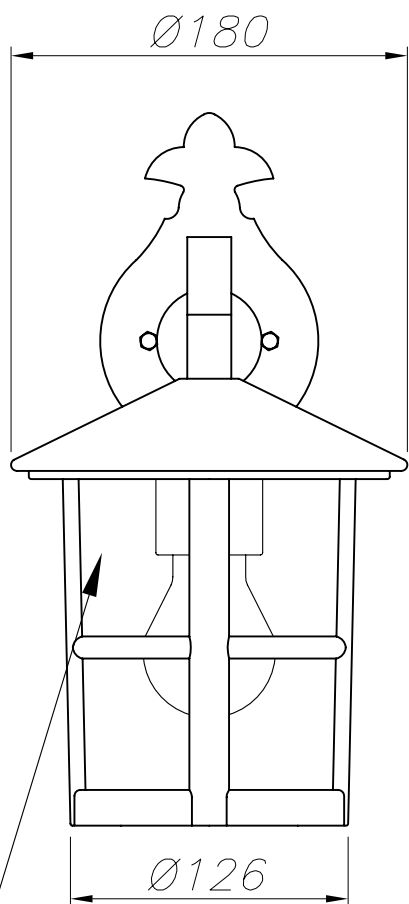

CRISTAL TRANSPARENT
TRANSPARENT GLASS