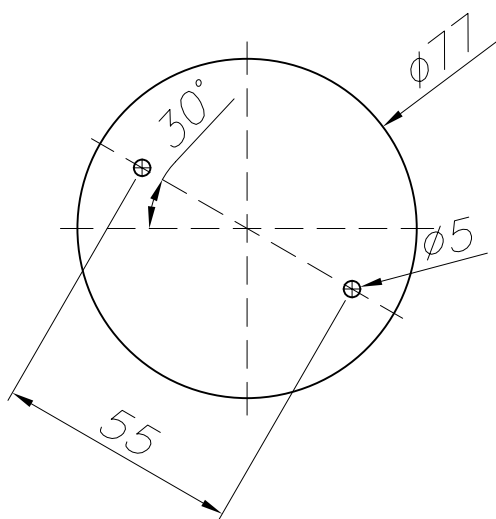

PLANTILLA DE INSTALACIÓN
INSTALLATION TEMPLATE