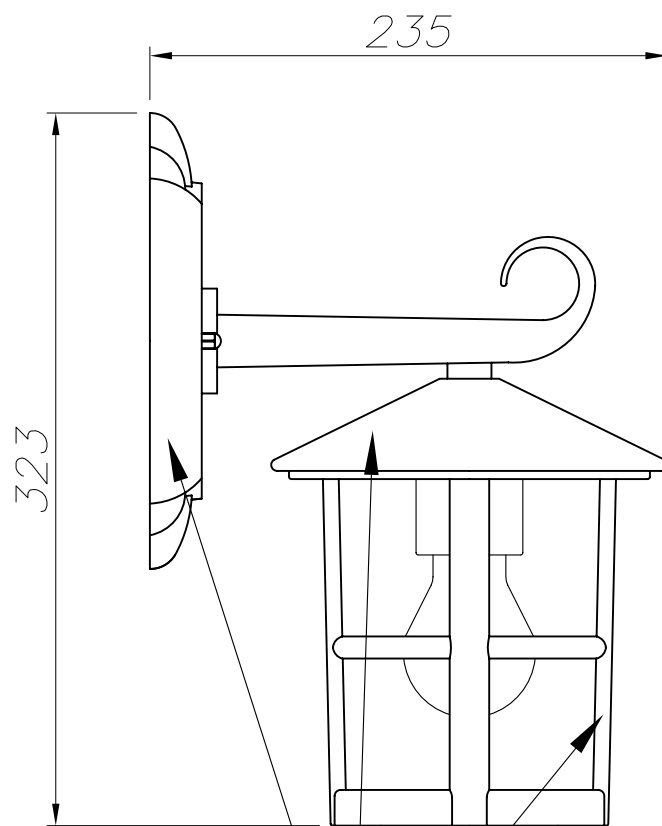

ALUMINIO INYECTADO
INJECTED ALUMINUM