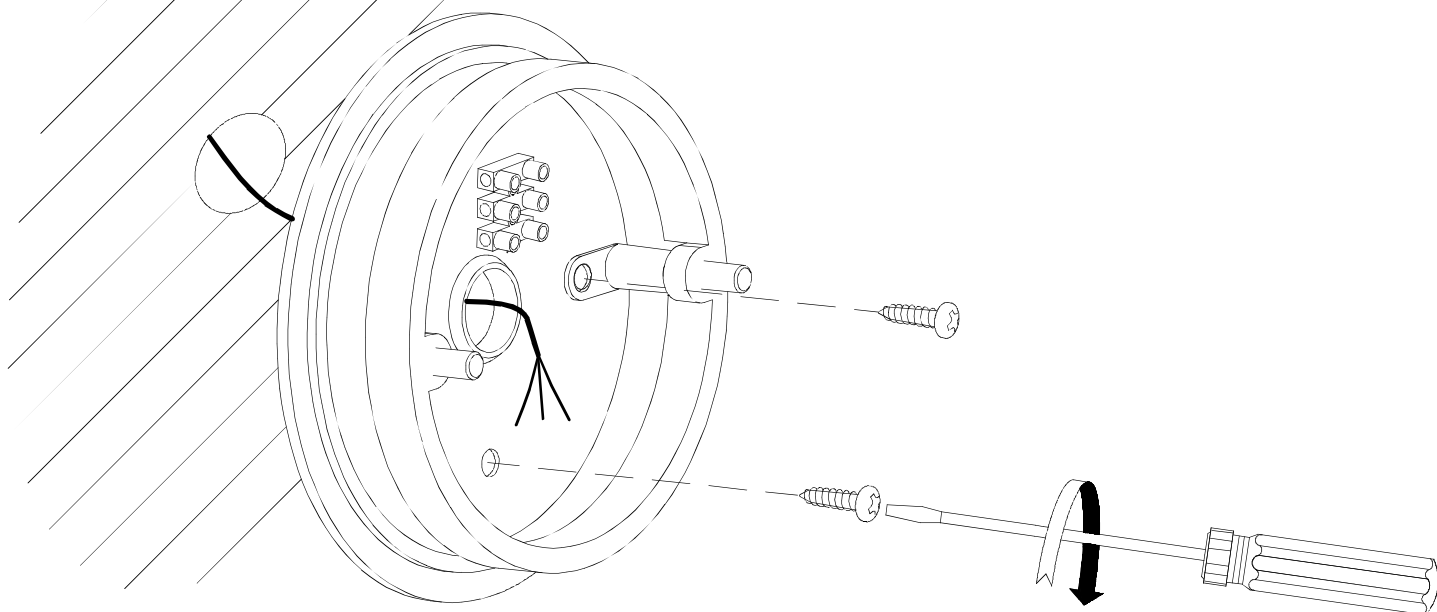

OUT 

ITACA
05-9132-18-AA

The photograph may not match the reference exactly. Please read the product description to identify the finish.

Download photometric file .ldt /.ies

TECHNICAL CHARACTERISTICS

Type:	Wall fixture
IP Protection degrees:	IP23
Lampholder:	1 x E27
Power (W):	E27 Max.100W
Voltage / Frequency:	220-240V/50-60Hz
Units per box:	4
Net Weight (Kg):	1.625
EAN:	8435111035368

MATERIALS / FINISHES

Structure material: Aluminium
Structure finish: Oxide brown

Diffuser material: Glass
Diffuser finish: Rustic

CRISTAL TRANSPARENT
TRANSPARENT GLASS

ALUMINIO INYECTADO
INJECTED ALUMINUM

PLANTILLA DE INSTALACIÓN
INSTALLATION TEMPLATE

LED S-C4

OUTD

①

③