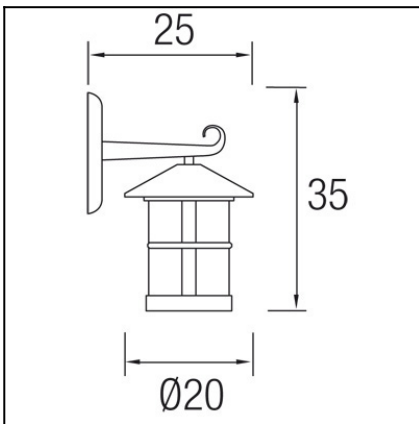

OUT 

ITACA
05-9132-18-AA

The photograph may not match the reference exactly. Please read the product description to identify the finish.

Download photometric file .ldt /.ies

TECHNICAL CHARACTERISTICS

Type:	Wall fixture
IP Protection degrees:	IP23
Lampholder:	1 x E27
Power (W):	E27 Max.100W
Voltage / Frequency:	220-240V/50-60Hz
Units per box:	4
Net Weight (Kg):	1.625
EAN:	8435111035368