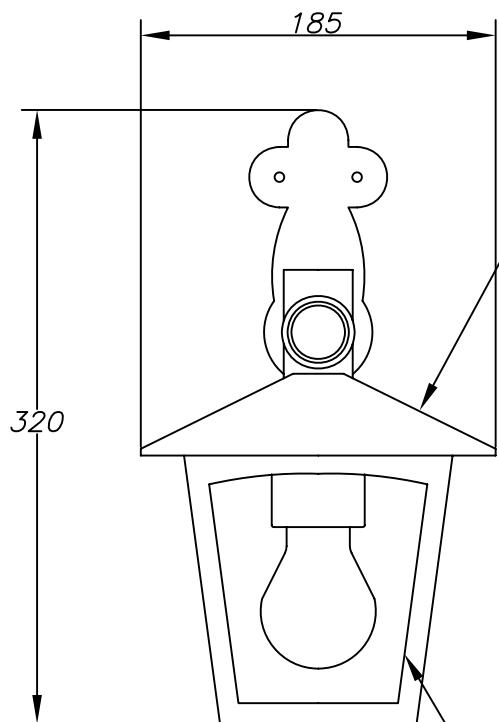

ALUMINIO INYECTADO
INJECTED ALUMINIUM

CRISTAL RUSTICO
RUSTIC GLASS