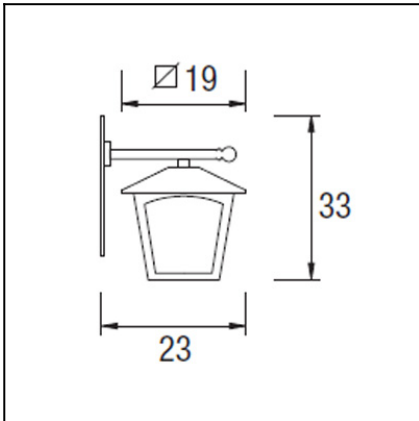

OUT 
EDIPO
05-9149-18-AA

The photograph may not match the reference exactly. Please read the product description to identify the finish.

Download photometric file .ldt /.ies

TECHNICAL CHARACTERISTICS

Type:	Wall fixture
IP Protection degrees:	IP23
Lampholder:	1 x E27
Power (W):	E27 MAX 100W
Total power consumption (W):	100
Voltage / Frequency:	230V/50-60Hz
Units per box:	6
Net Weight (Kg):	1.26
EAN:	8435111035412