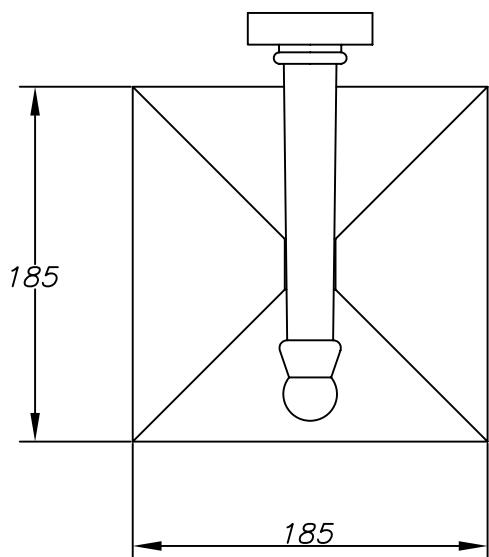

PLANTILLA DE INSTALACIÓN
INSTALLATION TEMPLATE