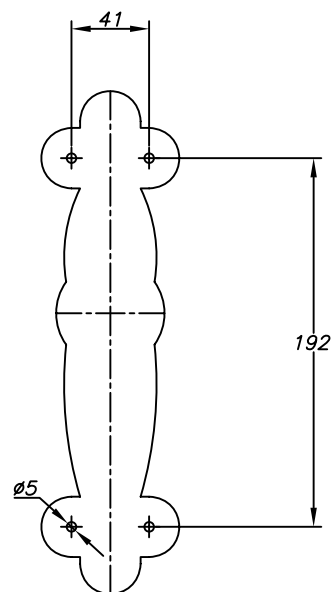

PLANTILLA DE INSTALACIÓN
INSTALLATION TEMPLATE