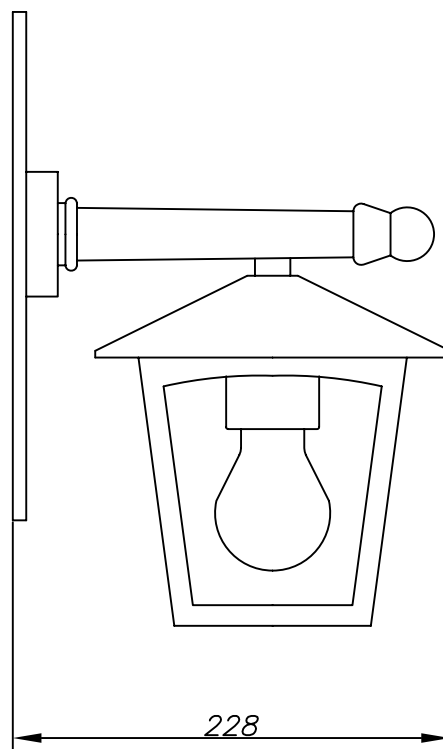

ALUMINIO INYECTADO
INJECTED ALUMINIUM

CRISTAL RUSTICO
RUSTIC GLASS