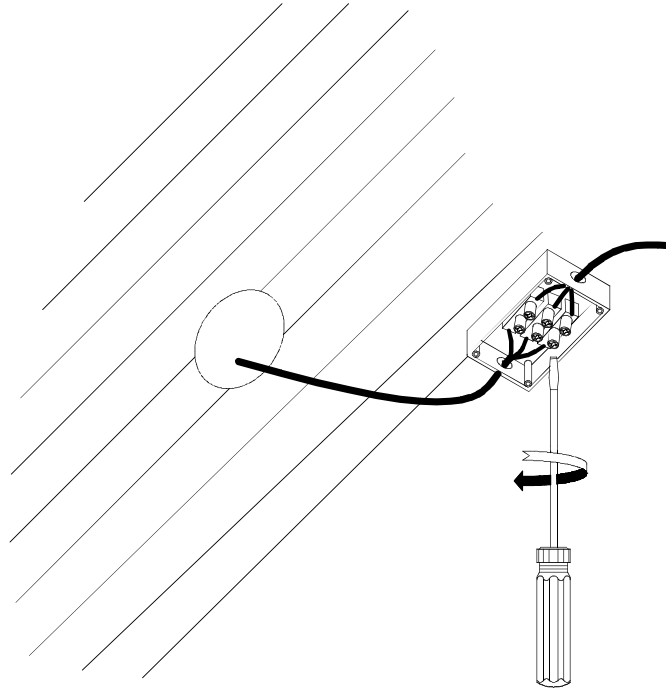

OUT 
EDIPO
05-9149-18-AA

The photograph may not match the reference exactly. Please read the product description to identify the finish.

Download photometric file .ldt /.ies

TECHNICAL CHARACTERISTICS

Type:	Wall fixture
IP Protection degrees:	IP23
Lampholder:	1 x E27
Power (W):	E27 MAX 100W
Total power consumption (W):	100
Voltage / Frequency:	230V/50-60Hz
Units per box:	6
Net Weight (Kg):	1.26
EAN:	8435111035412

MATERIALS / FINISHES

Structure material: Injected aluminium

Diffuser material: Glass

Structure finish: Oxide brown

Diffuser finish: Rustic

ALUMINIO INYECTADO
INJECTED ALUMINIUM

CRISTAL RUSTICO
RUSTIC GLASS

PLANTILLA DE INSTALACIÓN
INSTALLATION TEMPLATE

LED S-C4

OUTD

①

③