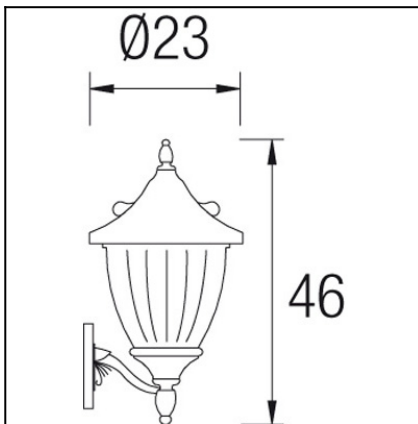

OUT 

GALATEA

05-9151-18-E7

The photograph may not match the reference exactly. Please read the product description to identify the finish.

Download photometric file .ldt /.ies

TECHNICAL CHARACTERISTICS

Type:	Wall fixture
IP Protection degrees:	IP23
Lampholder:	1 x E27
Power (W):	E27 Max.100W
Total power consumption (W):	100
Voltage / Frequency:	220-240V/50-60Hz
Units per box:	4
Net Weight (Kg):	3.325
EAN:	8435111035436