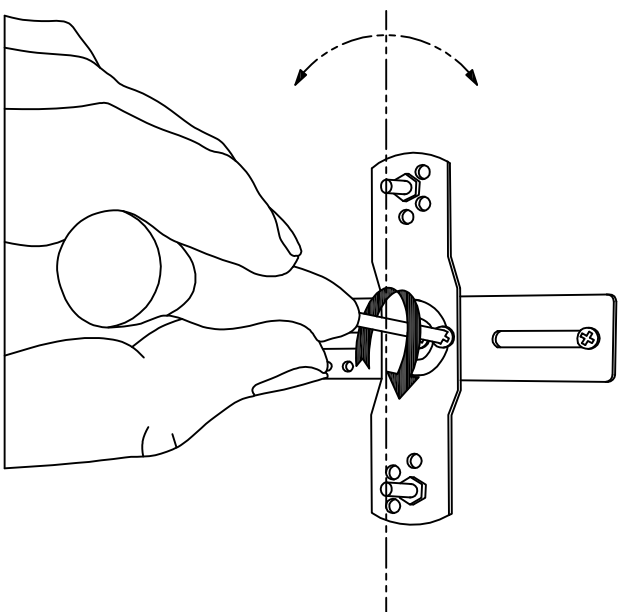

LED S-CU

OUTDOOR

05-9151
05-9152

1

2

3