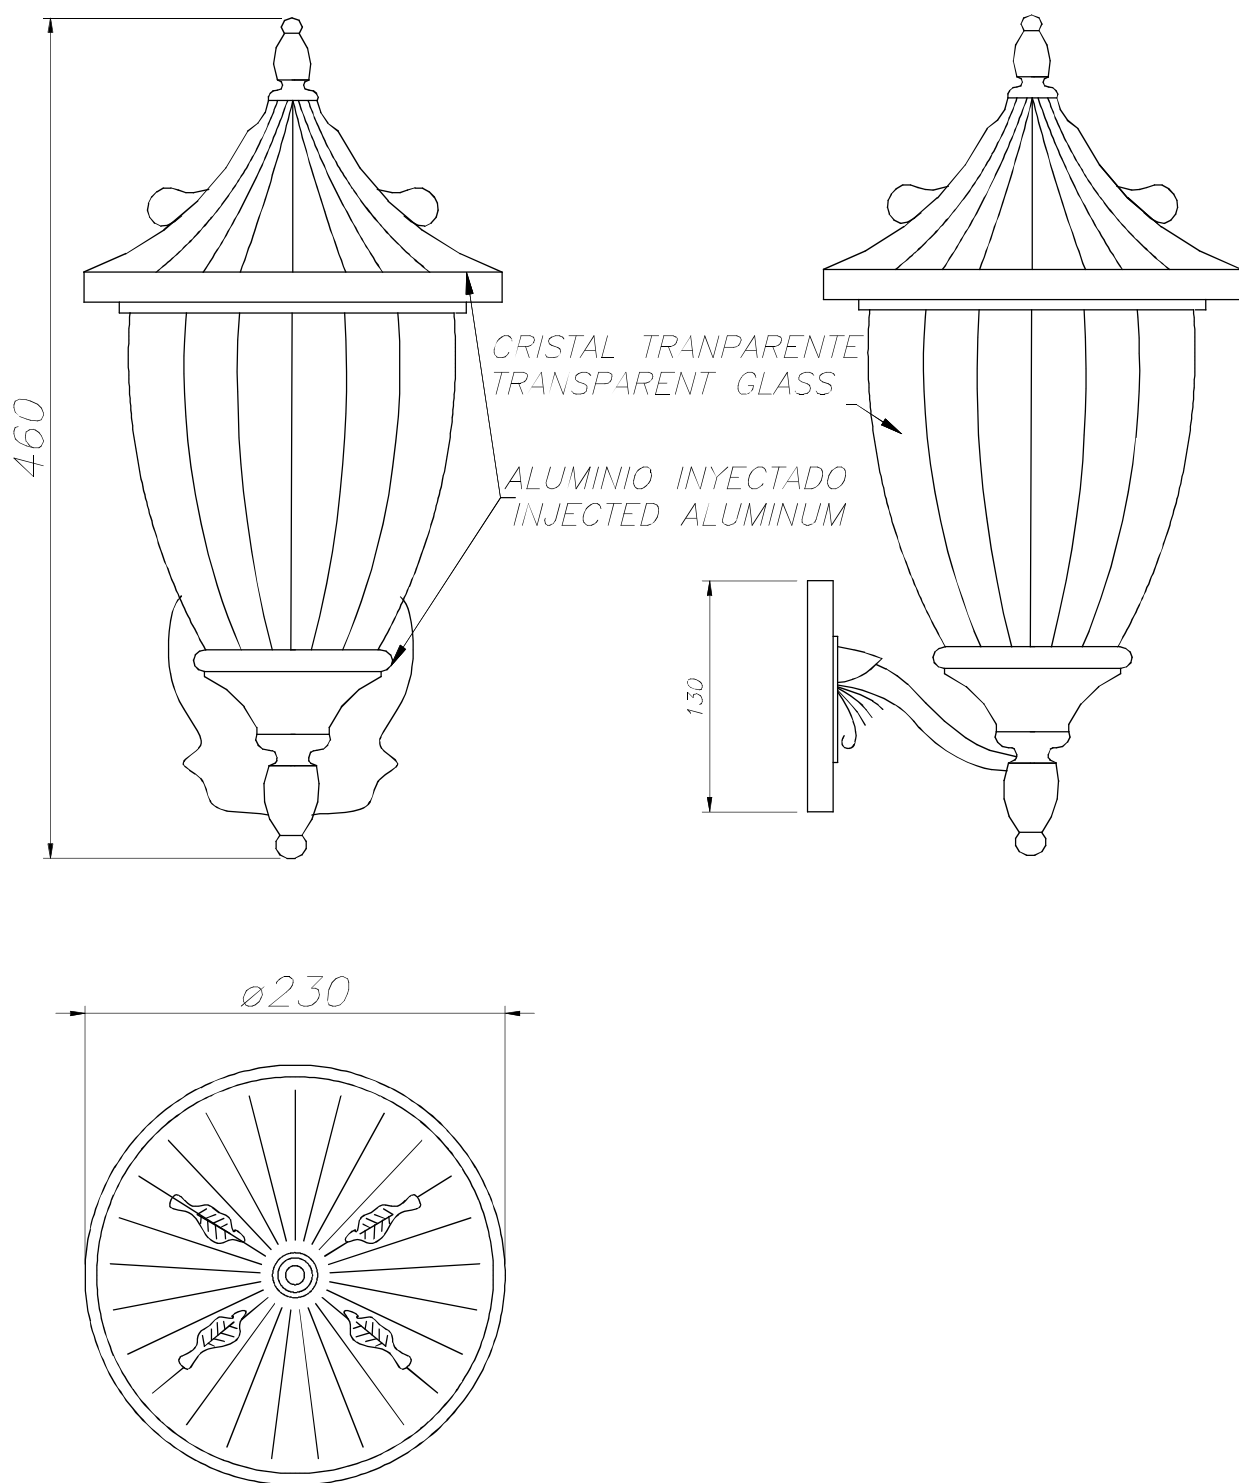

OUT 

GALATEA

05-9151-18-E7

The photograph may not match the reference exactly. Please read the product description to identify the finish.

Download photometric file .ldt /.ies

TECHNICAL CHARACTERISTICS

Type:	Wall fixture
IP Protection degrees:	IP23
Lampholder:	1 x E27
Power (W):	E27 Max.100W
Total power consumption (W):	100
Voltage / Frequency:	220-240V/50-60Hz
Units per box:	4
Net Weight (Kg):	3.325
EAN:	8435111035436

MATERIALS / FINISHES

Structure material: Injected aluminium

Diffuser material: Glass

Structure finish: Oxide brown

Diffuser finish: Transparent

LED S-CU

OUTDOOR

05-9151
05-9152