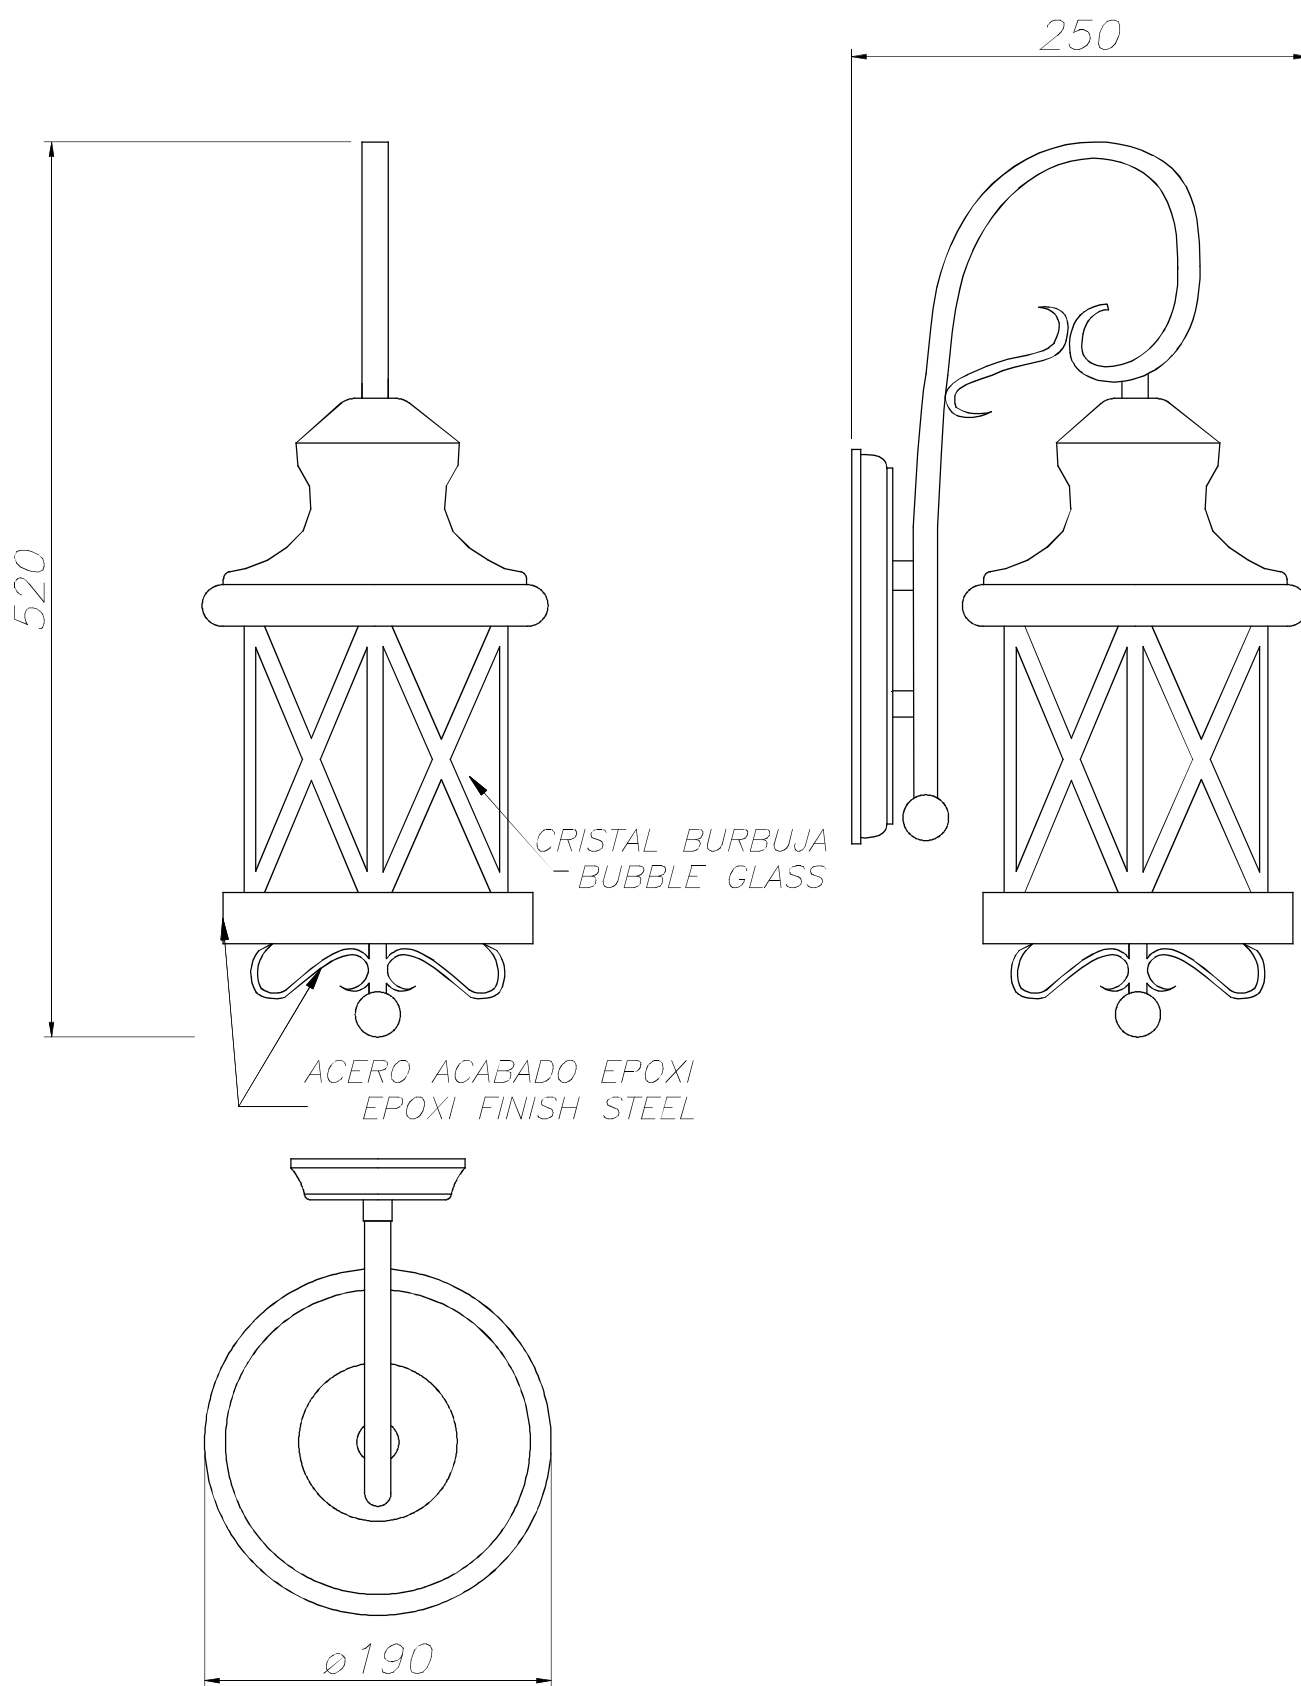

OUT 

MORFEO

05-9175-18-AA

The photograph may not match the reference exactly. Please read the product description to identify the finish.

Download photometric file .ldt /.ies

TECHNICAL CHARACTERISTICS

Type:	Wall fixture
IP Protection degrees:	IP23
Lampholder:	3 x E14
Power (W):	E14 Max.60W
Total power consumption (W):	180
Voltage / Frequency:	220-240V/50-60Hz
Units per box:	2
Net Weight (Kg):	2.67
EAN:	8435111044148

MATERIALS / FINISHES

Structure material: Steel
Structure finish: Epoxy finish

Diffuser material: Glass
Diffuser finish: Rustic

LED S-C4

OUTDOOR

1

2

3