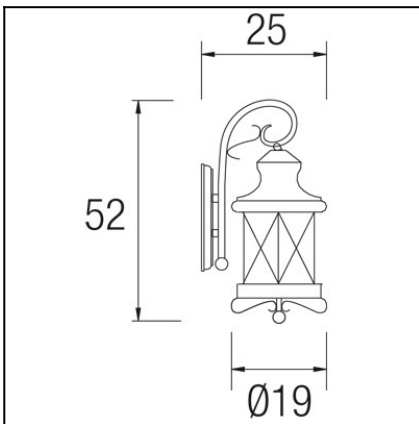

OUT 

MORFEO

05-9175-18-AA

The photograph may not match the reference exactly. Please read the product description to identify the finish.

Download photometric file .ldt /.ies

TECHNICAL CHARACTERISTICS

Type:	Wall fixture
IP Protection degrees:	IP23
Lampholder:	3 x E14
Power (W):	E14 Max.60W
Total power consumption (W):	180
Voltage / Frequency:	220-240V/50-60Hz
Units per box:	2
Net Weight (Kg):	2.67
EAN:	8435111044148