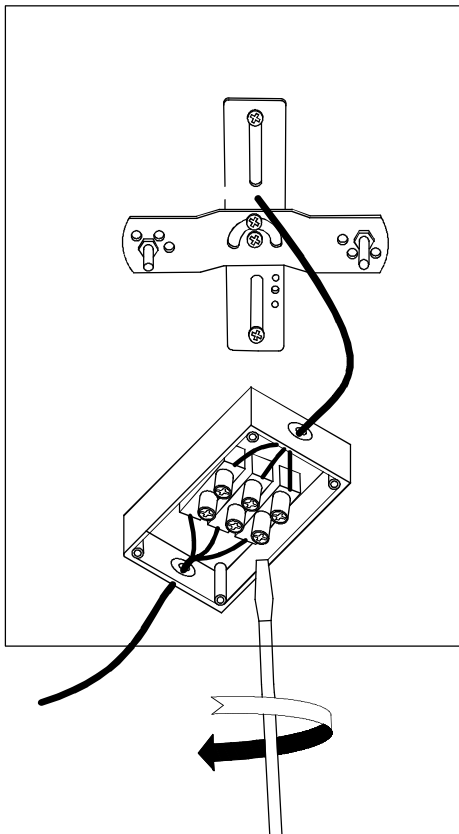

OUT 

MORFEO

05-9175-18-AA

The photograph may not match the reference exactly. Please read the product description to identify the finish.

Download photometric file .ldt /.ies

TECHNICAL CHARACTERISTICS

Type:	Wall fixture
IP Protection degrees:	IP23
Lampholder:	3 x E14
Power (W):	E14 Max.60W
Total power consumption (W):	180
Voltage / Frequency:	220-240V/50-60Hz
Units per box:	2
Net Weight (Kg):	2.67
EAN:	8435111044148

MATERIALS / FINISHES

Structure material: Steel
Structure finish: Epoxy finish

Diffuser material: Glass
Diffuser finish: Rustic

LED S-C4

OUTDOOR

1

2

3