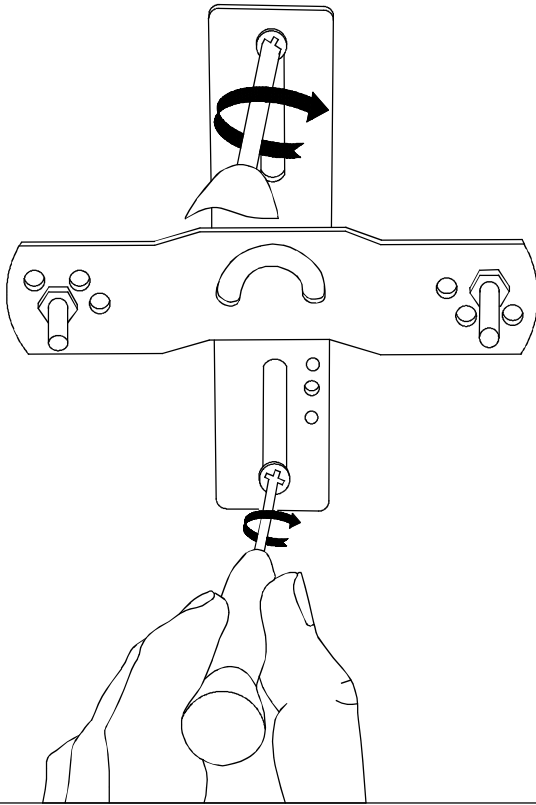

OUT 

MORFEO

05-9175-18-AA

The photograph may not match the reference exactly. Please read the product description to identify the finish.

Download photometric file .ldt /.ies

TECHNICAL CHARACTERISTICS

Type:	Wall fixture
IP Protection degrees:	IP23
Lampholder:	3 x E14
Power (W):	E14 Max.60W
Total power consumption (W):	180
Voltage / Frequency:	220-240V/50-60Hz
Units per box:	2
Net Weight (Kg):	2.67
EAN:	8435111044148

MATERIALS / FINISHES

Structure material: Steel
Structure finish: Epoxy finish

Diffuser material: Glass
Diffuser finish: Rustic

LED S-C4

OUTDOOR

1

2

3